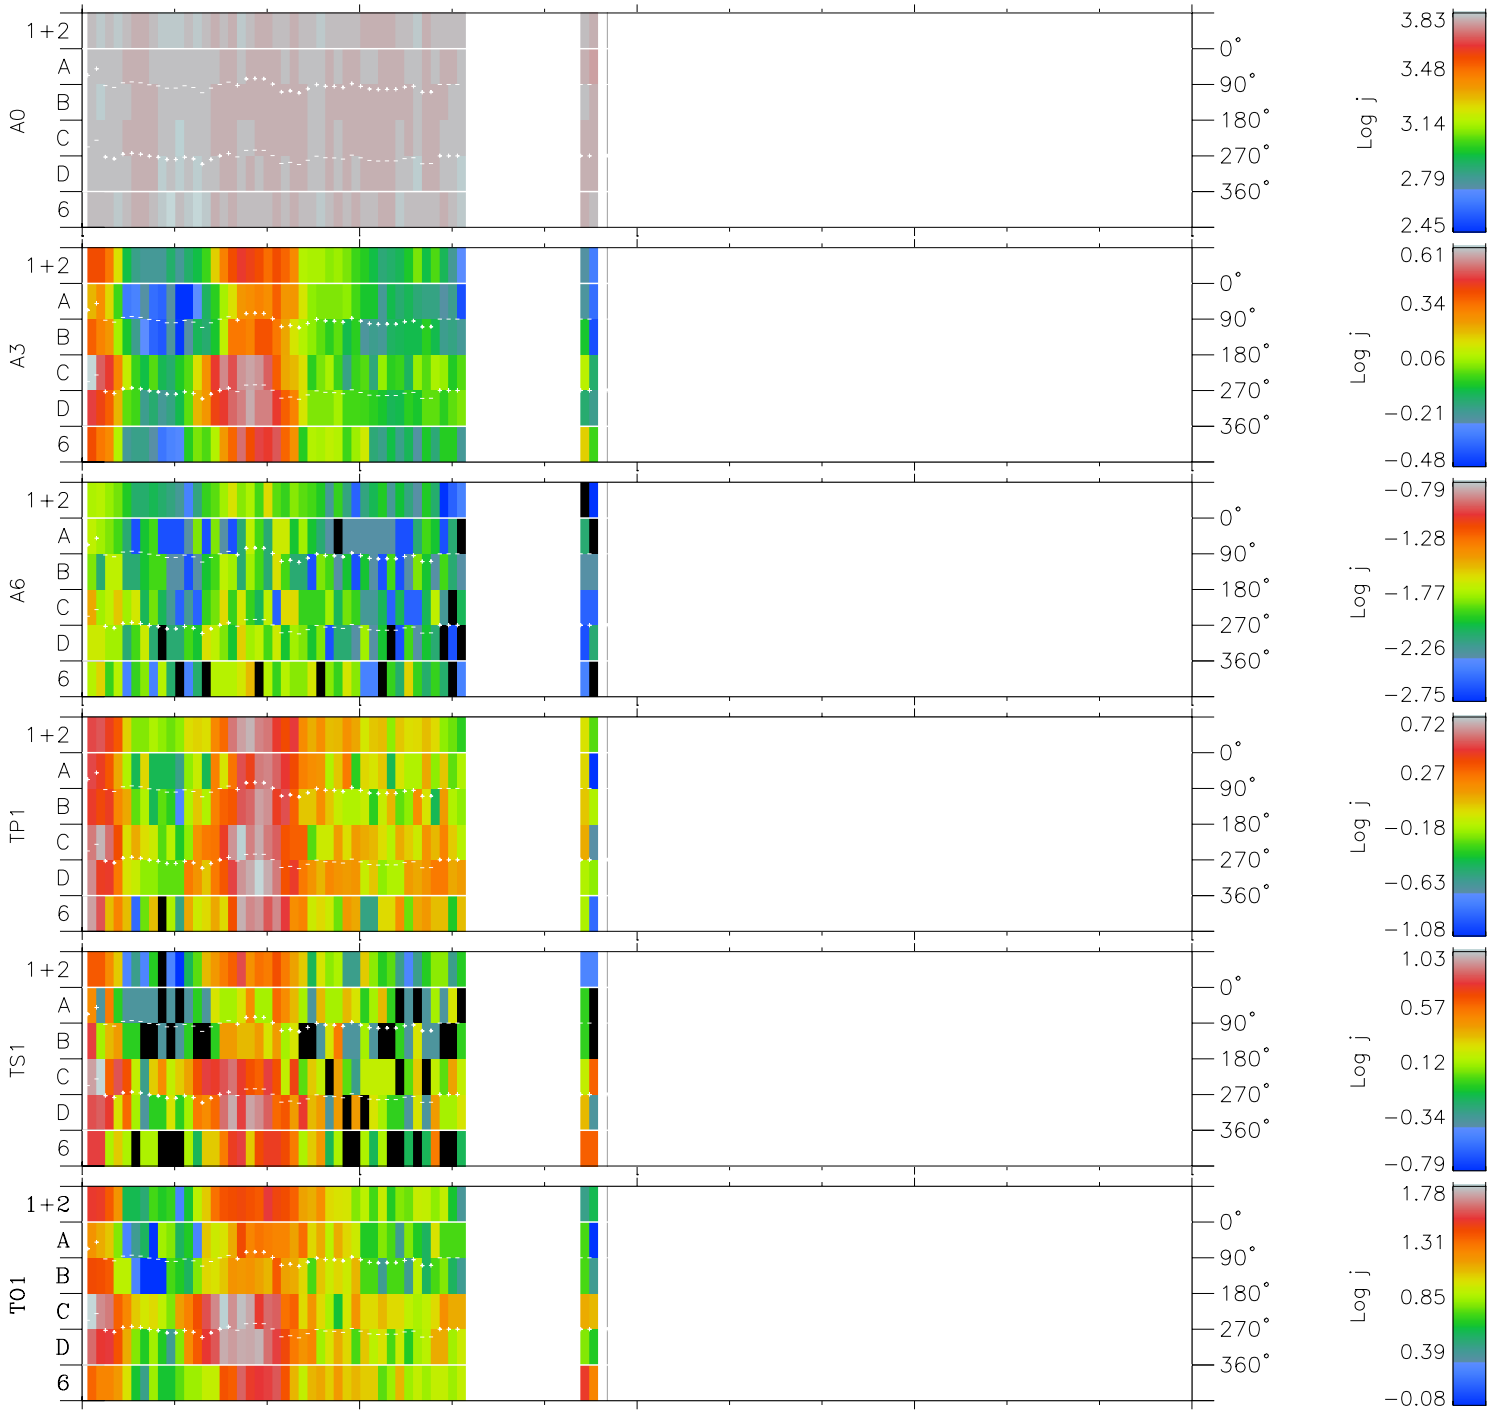

Galileo EPD Real Time Azimuth Anisotropies 97213

Software Version: RTAZIM_FLUX V 1.20
 Data Production: 06-03-00
 Plot Production: Sat Sep 15 18:09:21 2001
 Color File: wondr3
 Geofactor File: 1.1

00:00:00 1997-213	213-06	213-12	213-18	00:00:00 1997-214	
+	+	+	+	+	X JSE(R _j)
-140.17	-140.36	-140.53	-140.71	-140.89	Y JSE(R _j)
-2.70	-3.05	-3.41	-3.77	-4.12	Z JSE(R _j)
-0.49	-0.46	-0.44	-0.42	-0.40	

- ◇ = Jupiter look direction
- = Corotation look direction