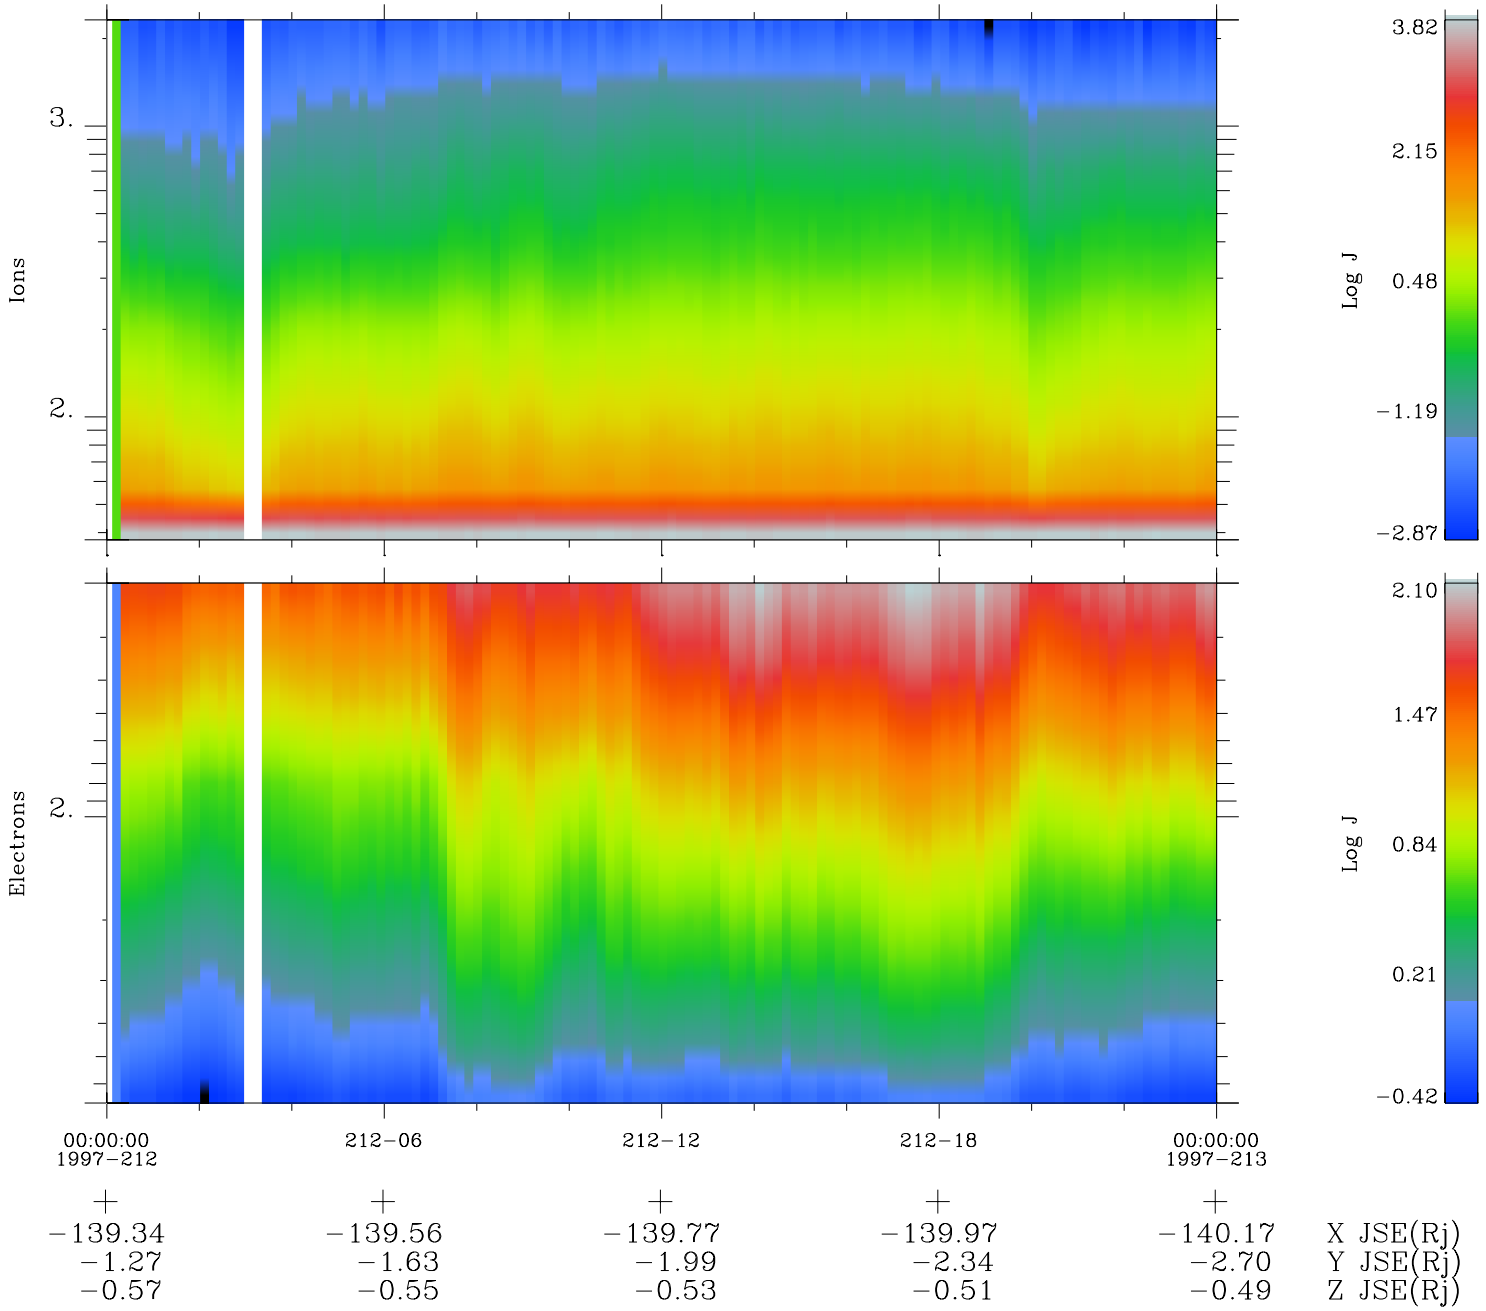

# Galileo EPD Real Time Omni Spectrum 97212

Software Version: RTSPEC\_OMNI V 1.20  
 Data Production: 06-03-00  
 Plot Production: Sat Sep 15 18:00:10 2001  
 Color File: wondr3  
 Geofactor File: 1.1

◇ = Jupiter look direction  
 □ = Corotation look direction