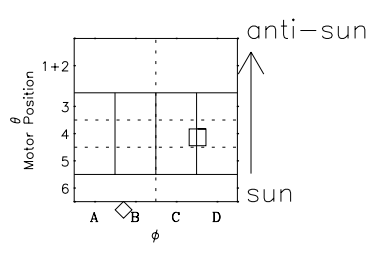

# Galileo EPD Real Time Omni Spectrum 97212

Software Version: RTSPEC\_OMNI V 1.20  
 Data Production: 06-03-00  
 Plot Production: Sat Sep 15 18:00:10 2001  
 Color File: wondr3  
 Geofactor File: 1.1

◇ = Jupiter look direction  
 □ = Corotation look direction