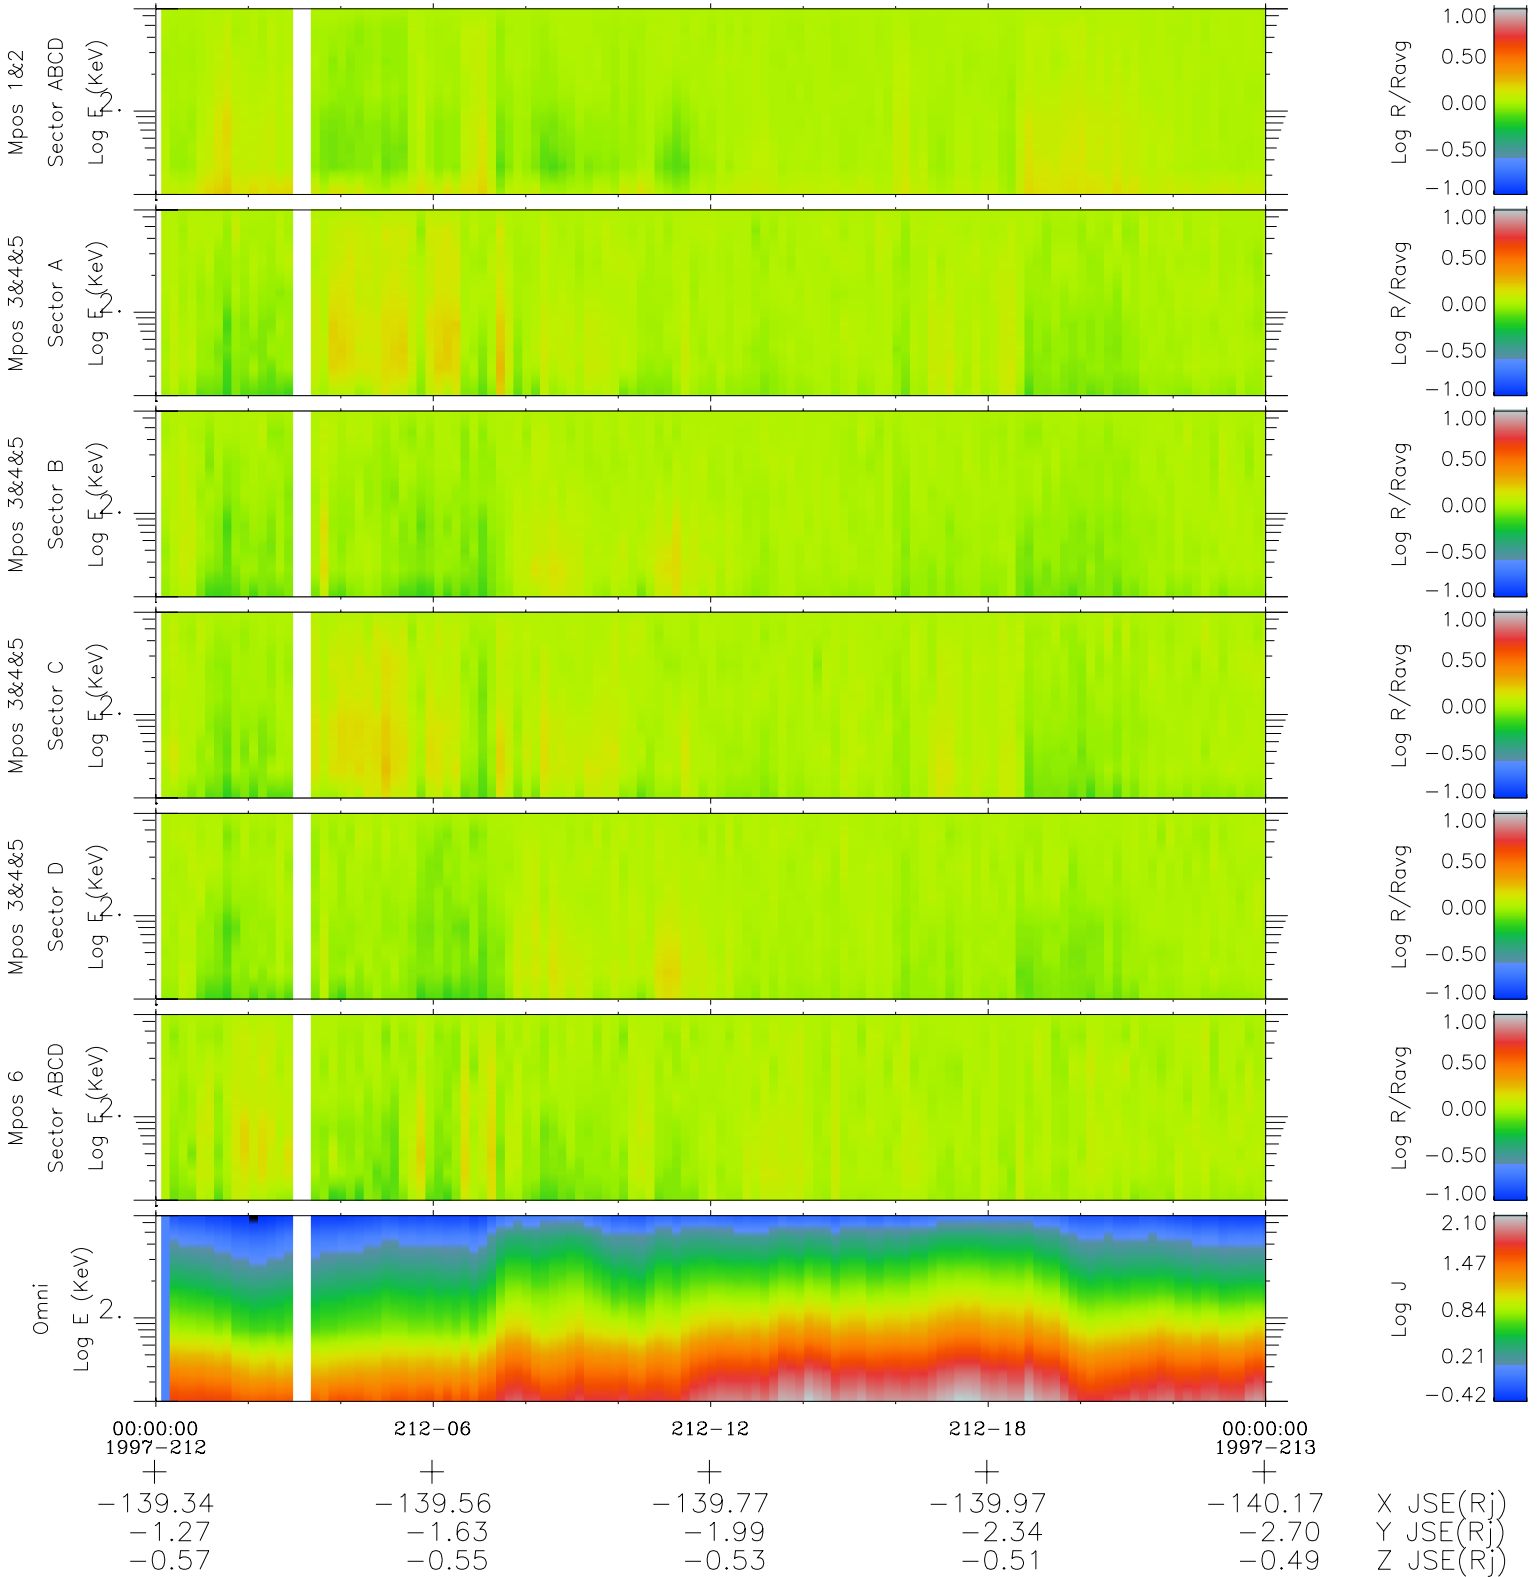

Galileo EPD Real Time R6 Electrons Spectra 97212

Software Version: RTSPEC_R6 V 1.20
 Data Production: 06-03-00
 Plot Production: Sat Sep 15 18:00:04 2001
 Color File: wondr3
 Geofactor File: 1.1

◇ = Jupiter look direction
 □ = Corotation look direction