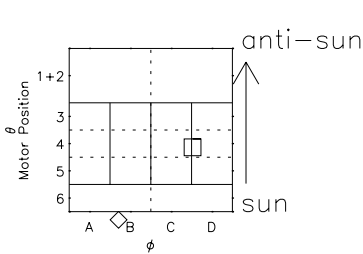

Galileo EPD Real Time R6 Electrons Spectra 97212

Software Version: RTSPEC_R6 V 1.20
 Data Production: 06-03-00
 Plot Production: Sat Sep 15 18:00:04 2001
 Color File: wondr3
 Geofactor File: 1.1

◇ = Jupiter look direction
 □ = Corotation look direction