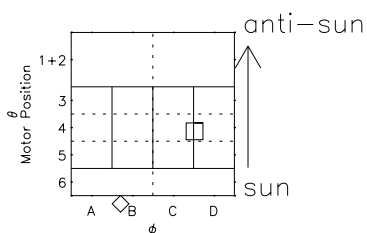

Galileo EPD Real Time R6 Ions Spectra 97212

Software Version: RTSPEC_R6 V 1.20
 Data Production: 06-03-00
 Plot Production: Sat Sep 15 17:59:56 2001
 Color File: wondr3
 Geofactor File: 1.1

◇ = Jupiter look direction
 □ = Corotation look direction