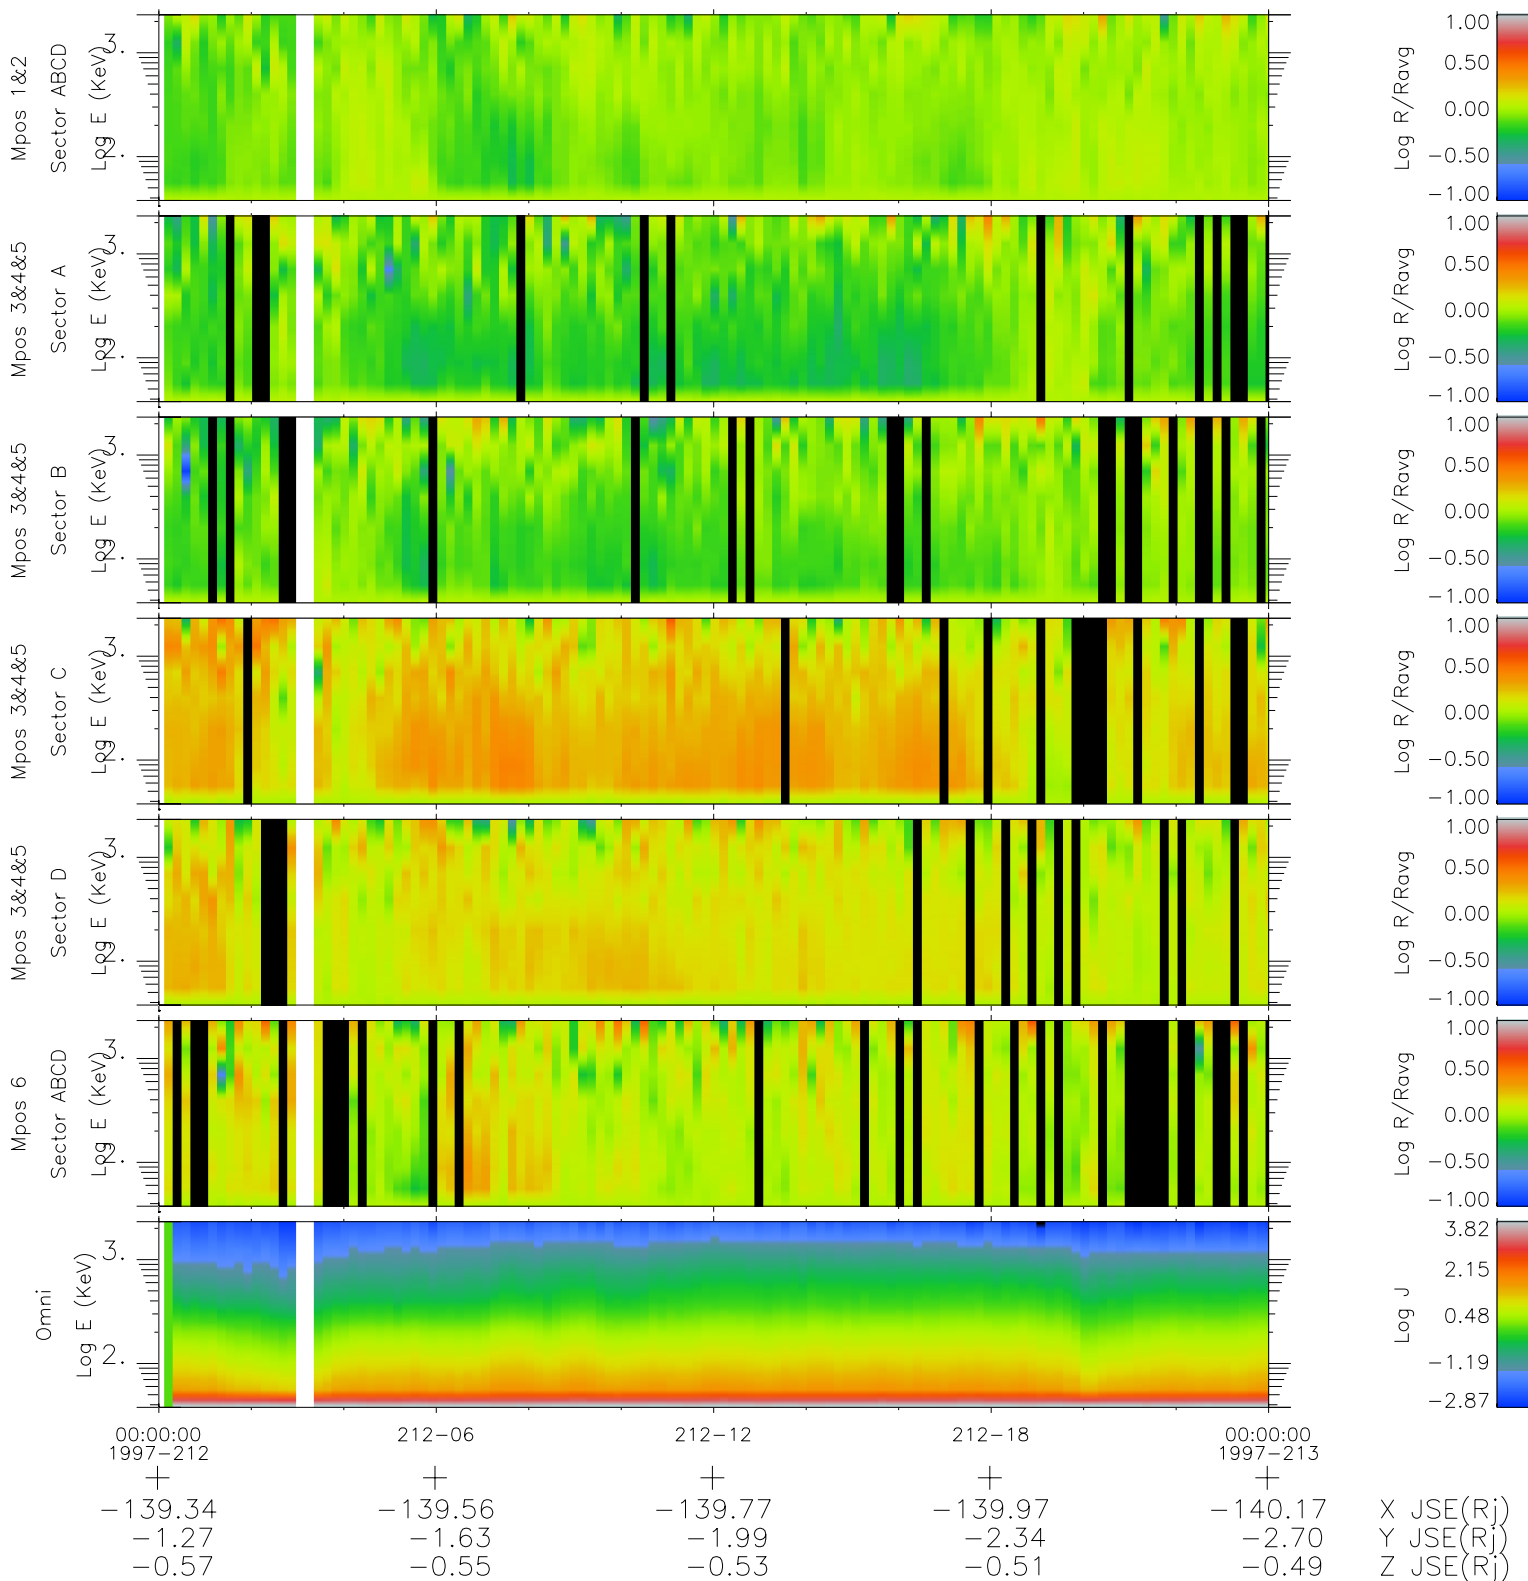

Galileo EPD Real Time R6 Ions Spectra 97212

Software Version: RTSPEC_R6 V 1.20
 Data Production: 06-03-00
 Plot Production: Sat Sep 15 17:59:56 2001
 Color File: wondr3
 Geofactor File: 1.1

◇ = Jupiter look direction
 □ = Corotation look direction