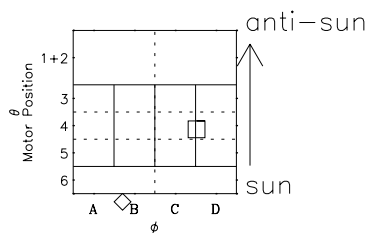

Galileo EPD Real-Time Omni 97212

Software Version: RTLINE_OMNI V 1.20
Data Production: 06-03-00
Plot Production: Sat Sep 15 18:02:15 2001

◇ = Jupiter look direction
□ = Corotation look direction