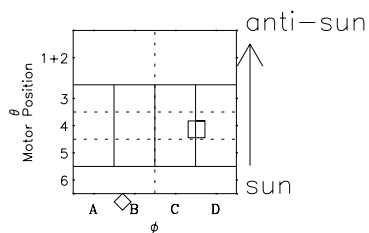

Galileo EPD Real-Time Omni 97212

Software Version: RTLINE_OMNI V 1.20
Data Production: 06-03-00
Plot Production: Sat Sep 15 18:02:14 2001

◇ = Jupiter look direction
□ = Corotation look direction