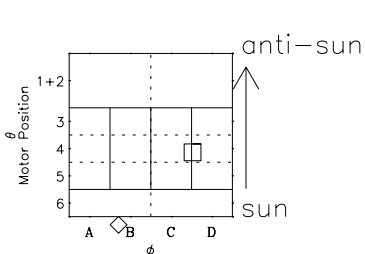

Galileo EPD Real-Time Six-Sector 97212

Software Version: RTLINE_R6 V 1.20
Data Production: 06-03-00
Plot Production: Sat Sep 15 18:02:22 2001

◇ = Jupiter look direction
□ = Corotation look direction