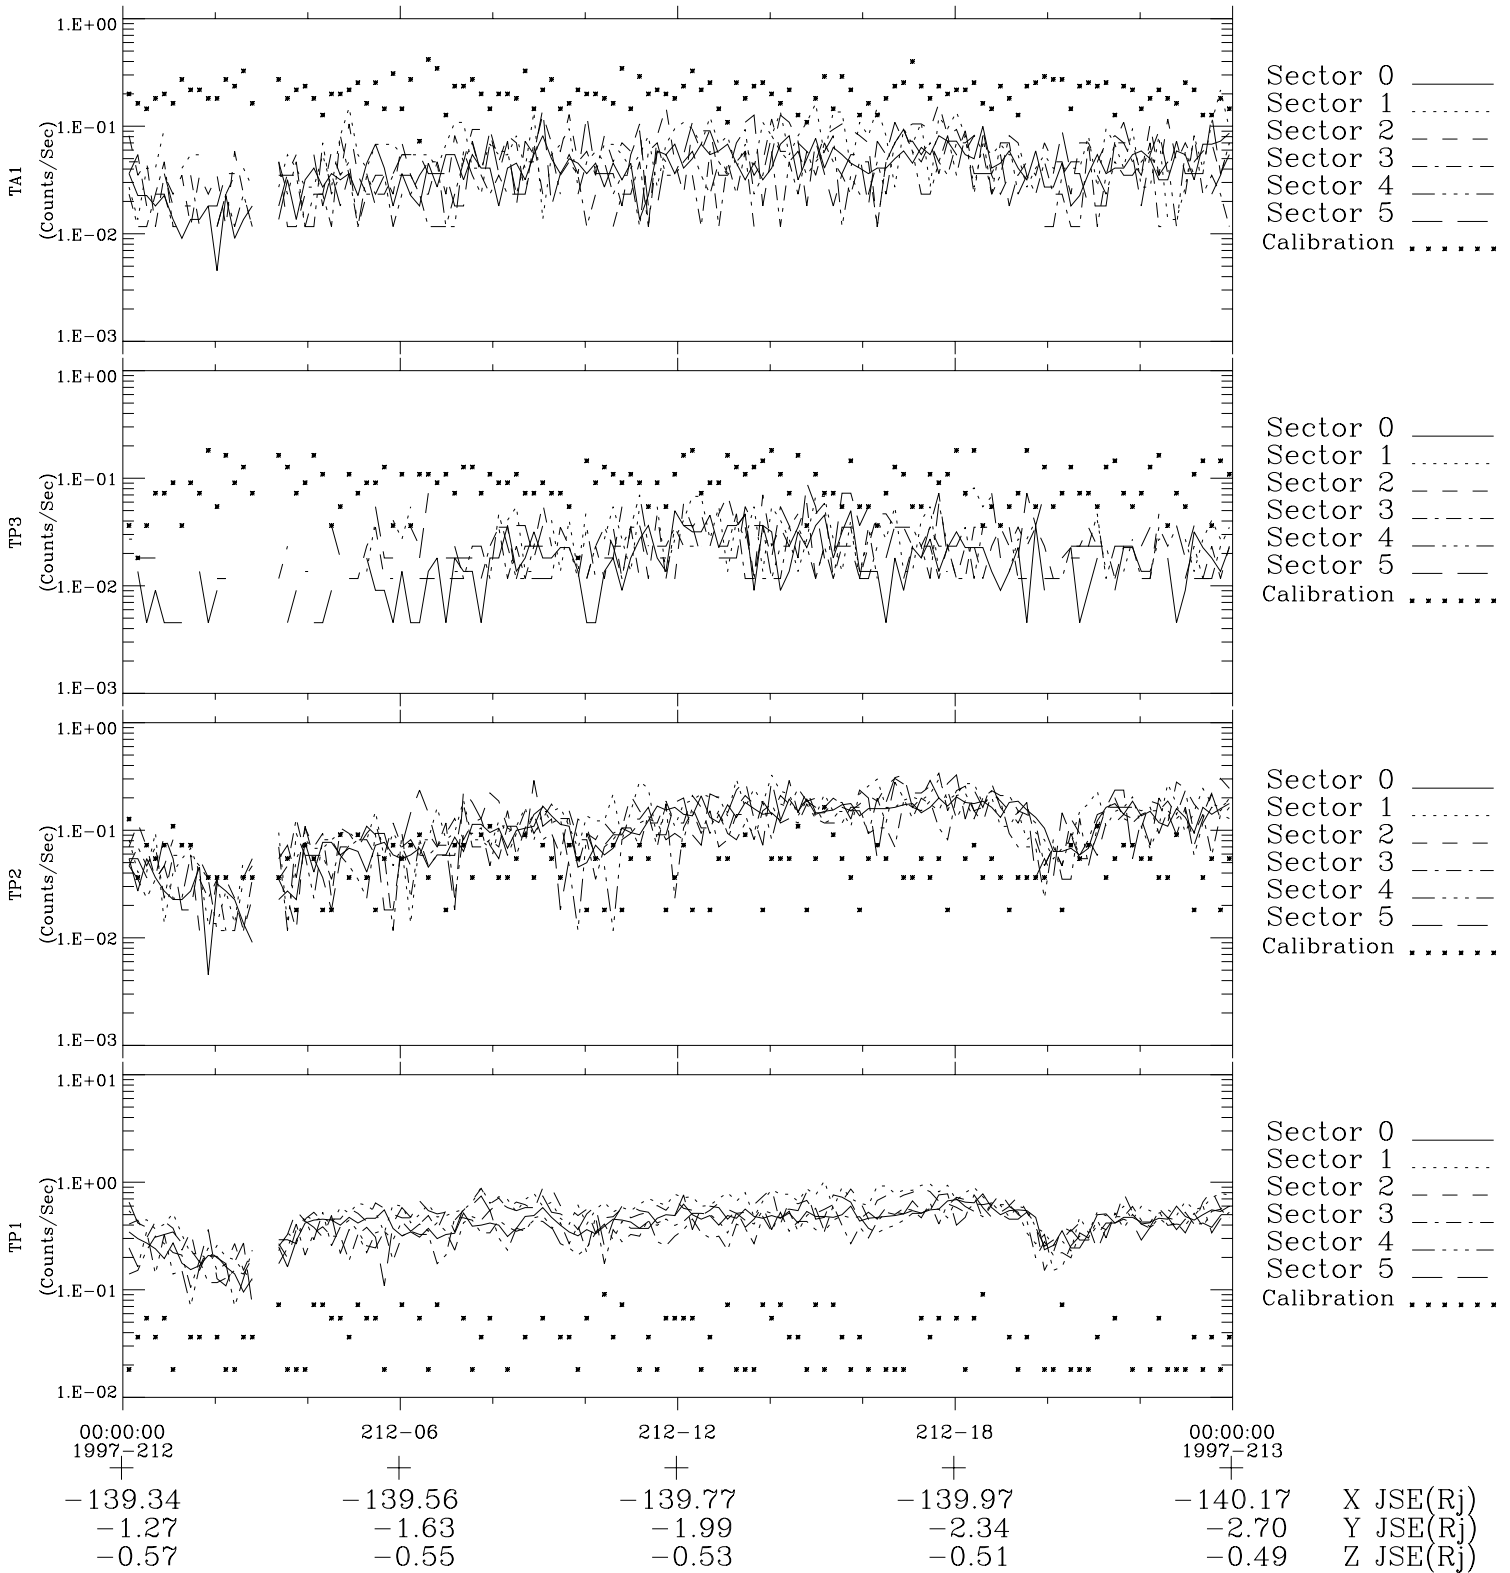

# Galileo EPD Real-Time Six-Sector 97212

Software Version: RTLINE\_R6 V 1.20  
Data Production: 06-03-00  
Plot Production: Sat Sep 15 18:02:22 2001

◇ = Jupiter look direction  
□ = Corotation look direction