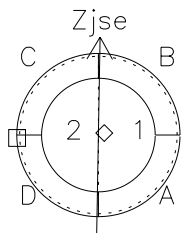

# Galileo EPD Real-Time Six-Sector 97212

Software Version: RTLINE\_R6 V 1.20  
Data Production: 06-03-00  
Plot Production: Sat Sep 15 18:02:22 2001

◇ = Jupiter look direction  
□ = Corotation look direction