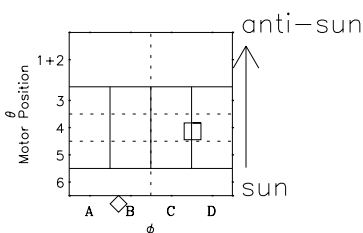

# Galileo EPD Real-Time Six-Sector 97212

Software Version: RTLINE\_R6 V 1.20  
Data Production: 06-03-00  
Plot Production: Sat Sep 15 18:02:22 2001

◇ = Jupiter look direction  
□ = Corotation look direction