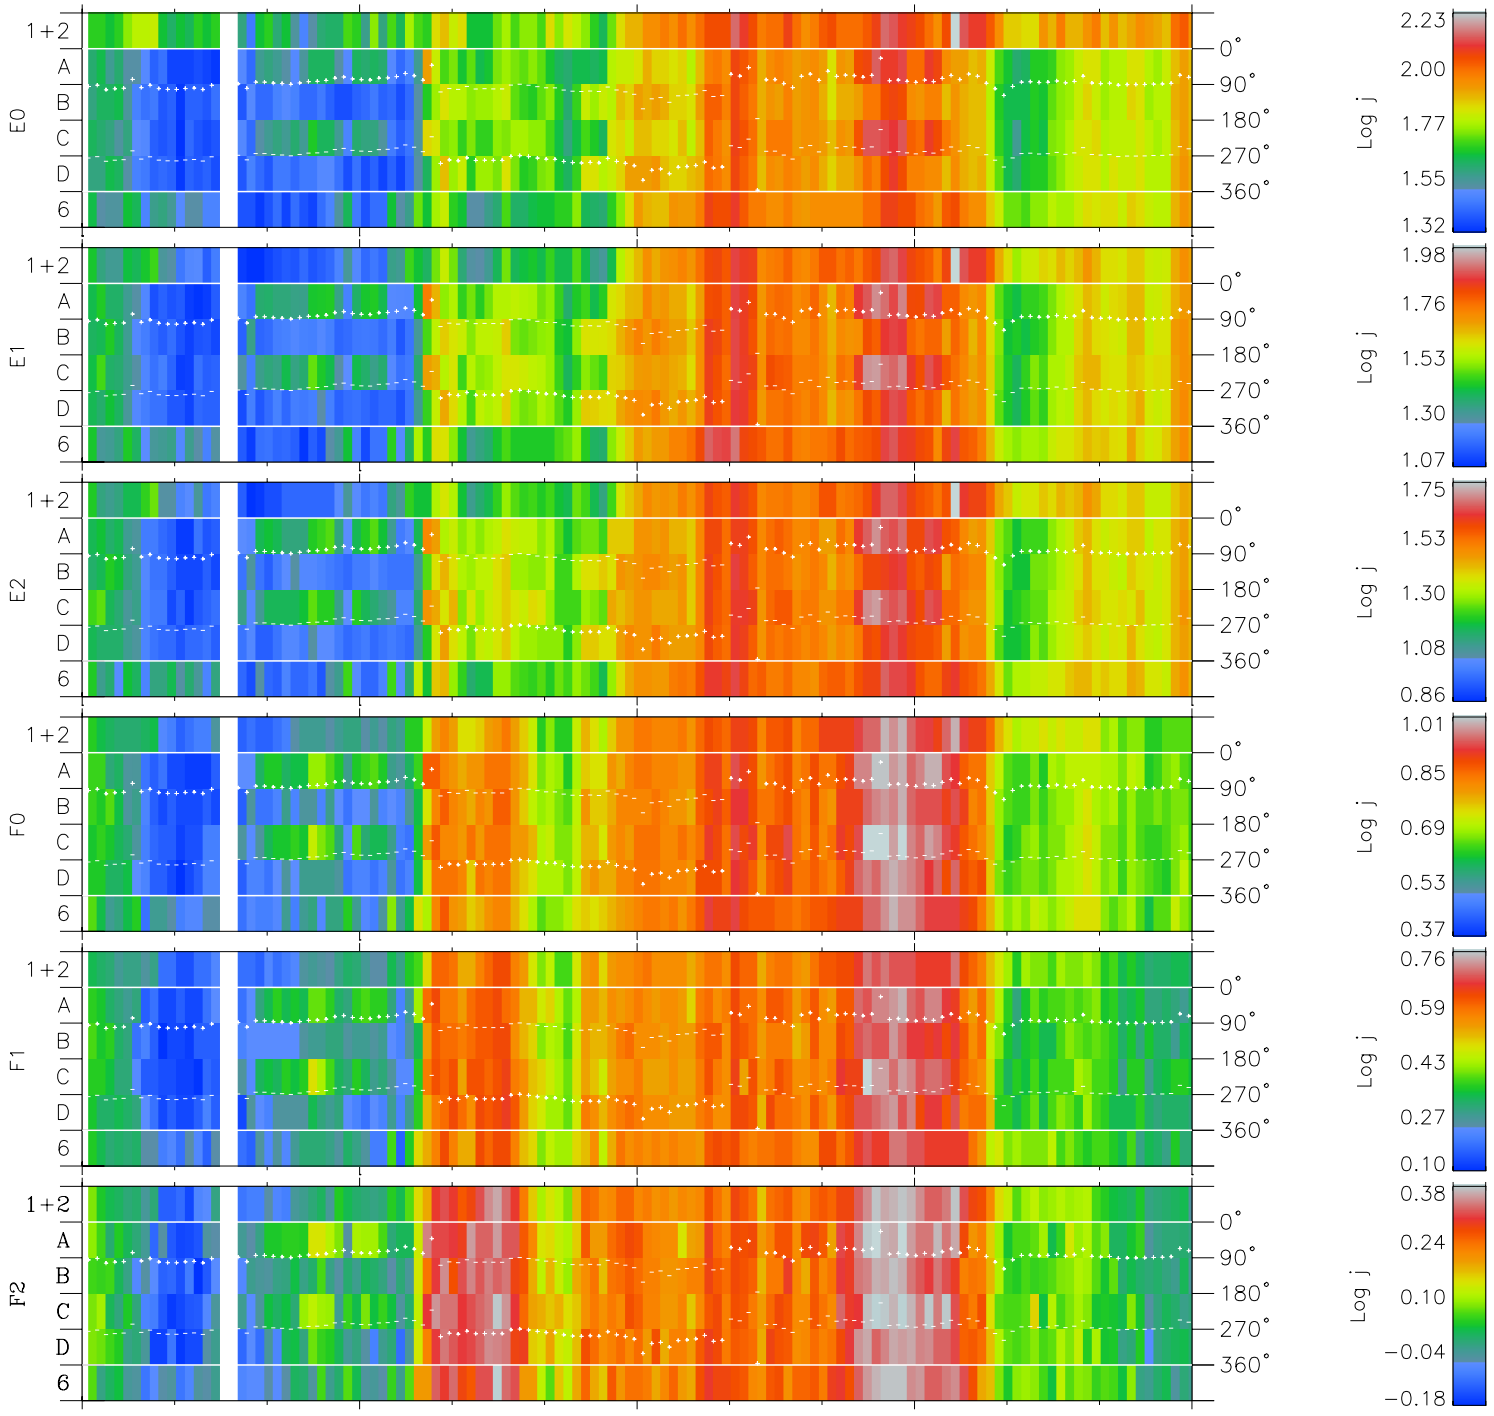

# Galileo EPD Real Time Azimuth Anisotropies 97212

Software Version: RTAZIM\_FLUX V 1.20  
Data Production: 06-03-00  
Plot Production: Sat Sep 15 18:01:57 2001  
Color File: wondr3  
Geofactor File: 1.1

00:00:00 1997-212	212-06	212-12	212-18	00:00:00 1997-213	
+	+	+	+	+	
-139.34	-139.56	-139.77	-139.97	-140.17	X JSE(R <sub>j</sub> )
-1.27	-1.63	-1.99	-2.34	-2.70	Y JSE(R <sub>j</sub> )
-0.57	-0.55	-0.53	-0.51	-0.49	Z JSE(R <sub>j</sub> )

- ◇ = Jupiter look direction
- = Corotation look direction