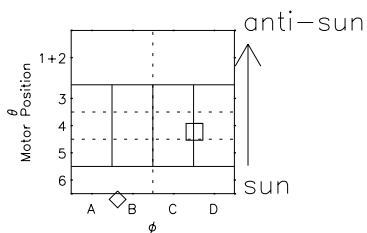

Galileo EPD Real Time R6 Electrons Spectra 97208

Software Version: RTSPEC_R6 V 1.20
 Data Production: 06-03-00
 Plot Production: Sat Sep 15 17:27:24 2001
 Color File: wondr3
 Geofactor File: 1.1

- ◇ = Jupiter look direction
- = Corotation look direction