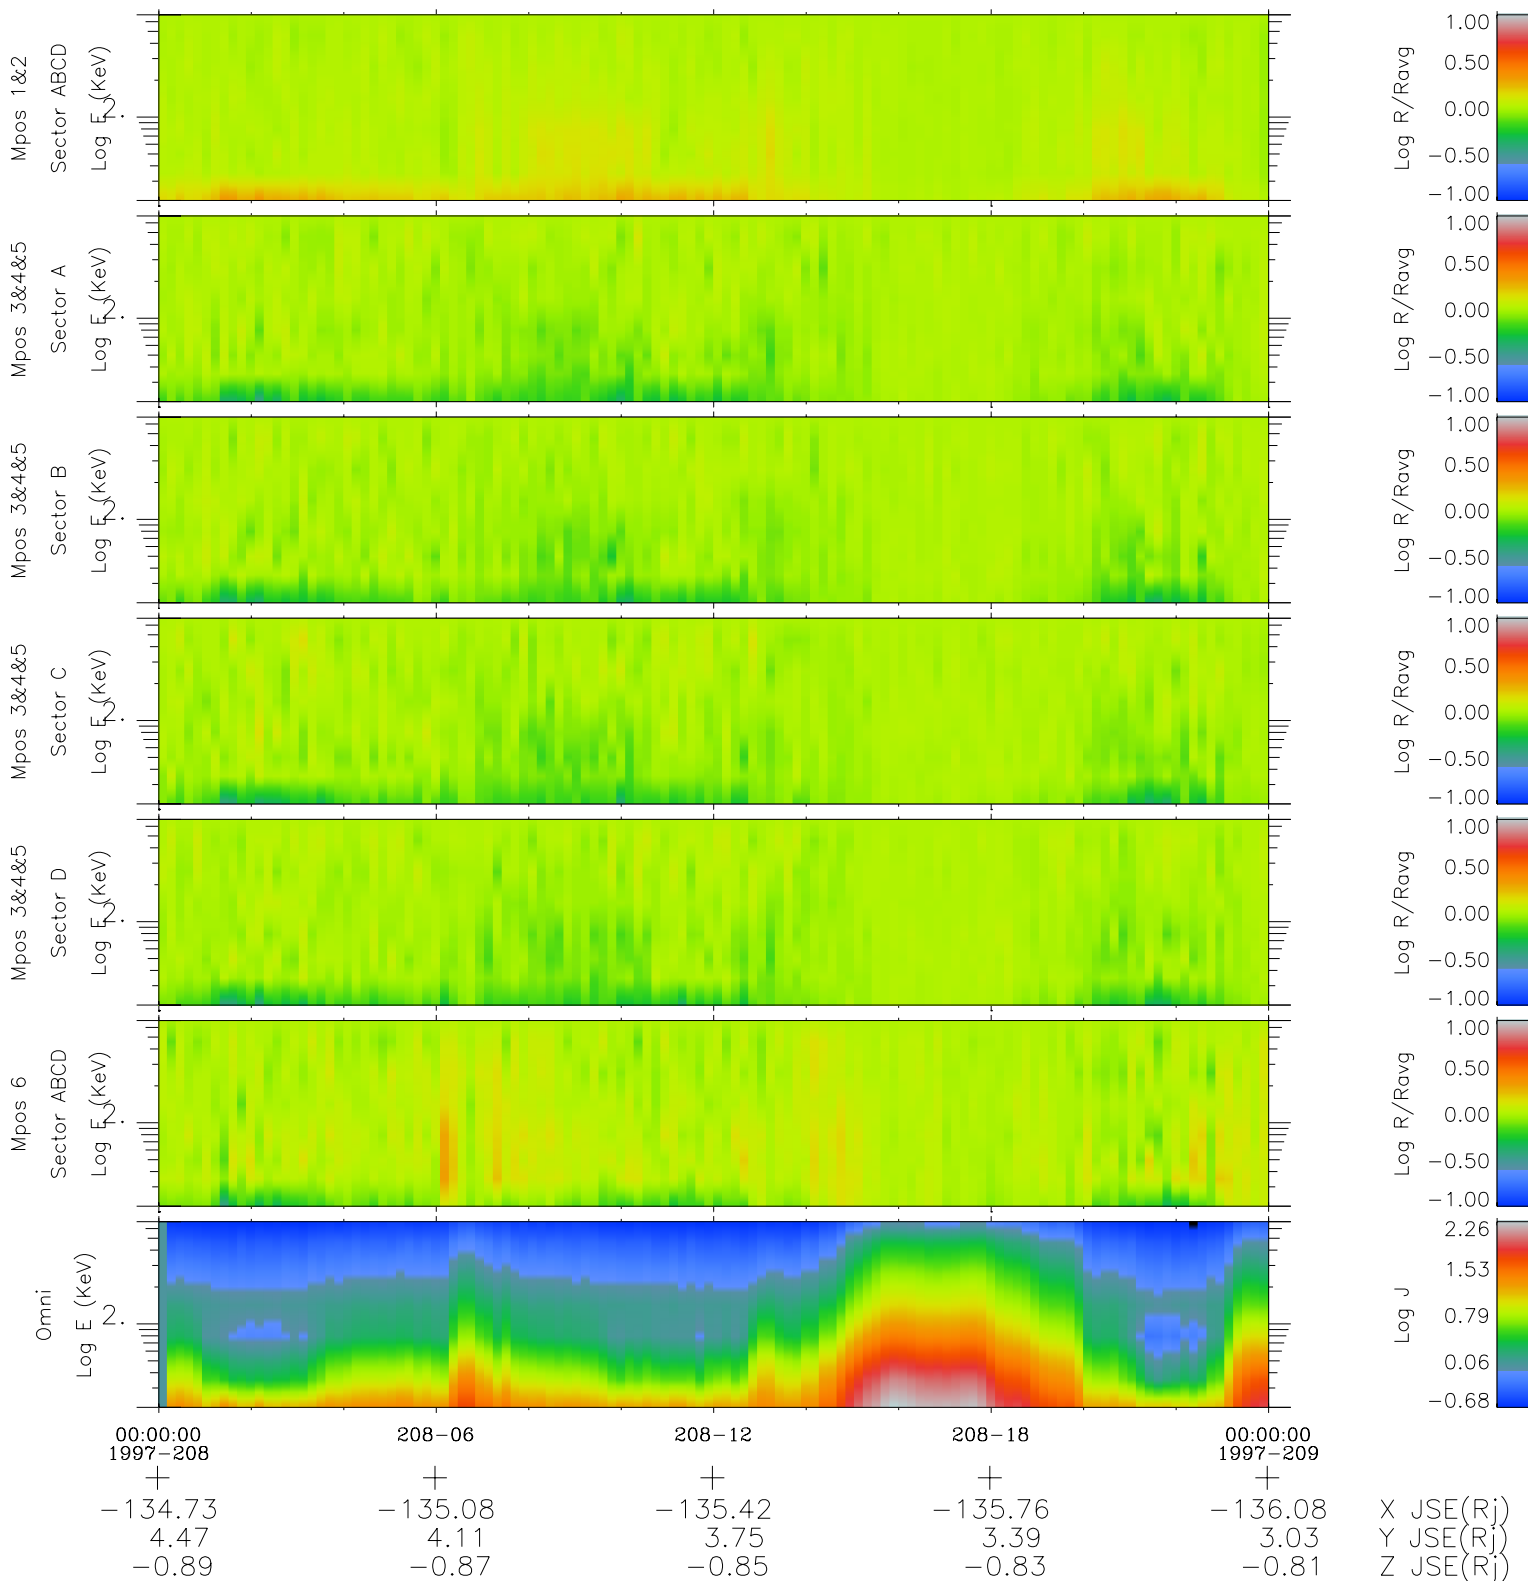

Galileo EPD Real Time R6 Electrons Spectra 97208

Software Version: RTSPEC_R6 V 1.20
 Data Production: 06-03-00
 Plot Production: Sat Sep 15 17:27:24 2001
 Color File: wondr3
 Geofactor File: 1.1

- ◇ = Jupiter look direction
- = Corotation look direction