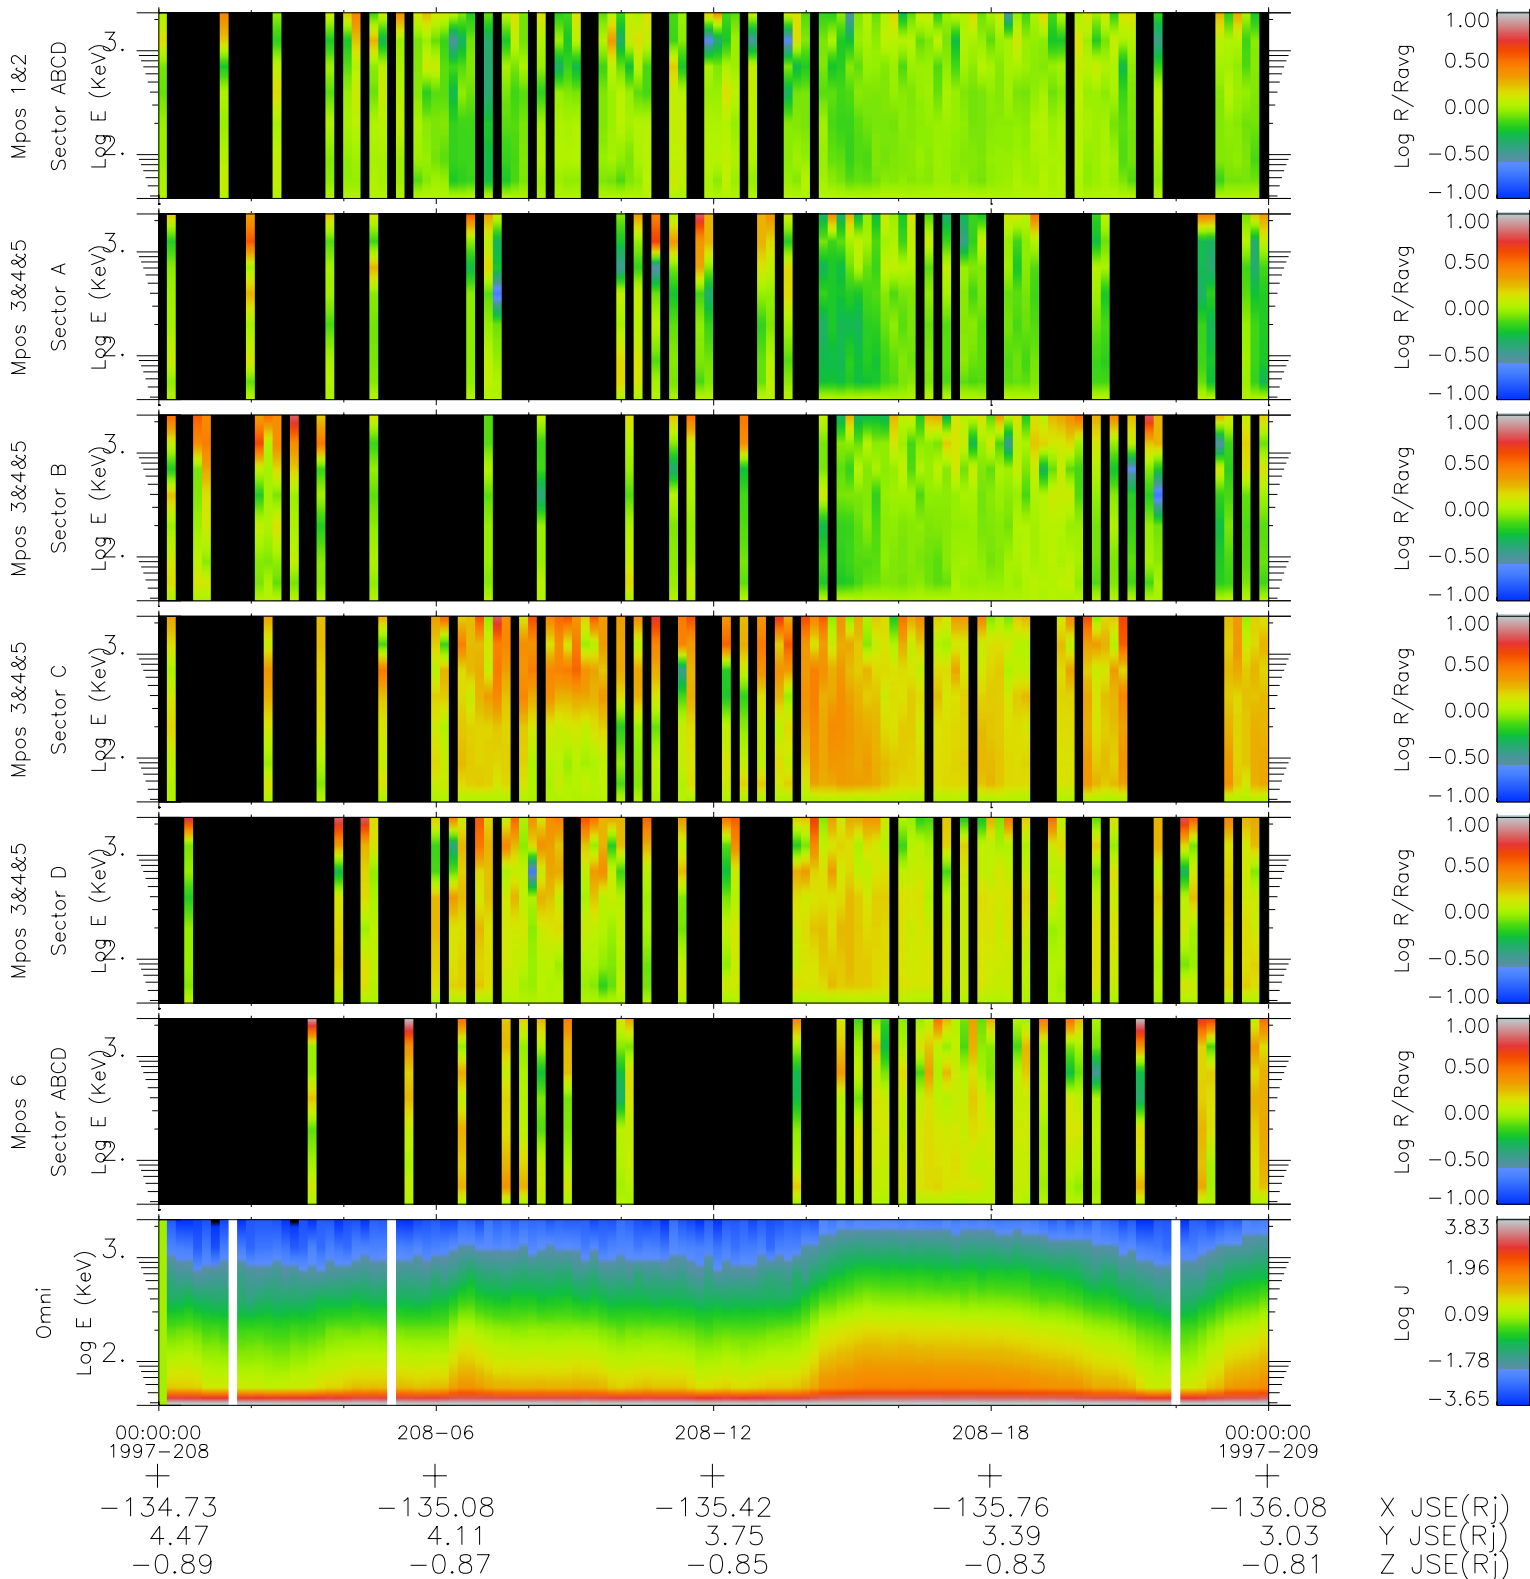

Galileo EPD Real Time R6 Ions Spectra 97208

Software Version: RTSPEC_R6 V 1.20
 Data Production: 06-03-00
 Plot Production: Sat Sep 15 17:27:17 2001
 Color File: wondr3
 Geofactor File: 1.1

- ◇ = Jupiter look direction
- = Corotation look direction