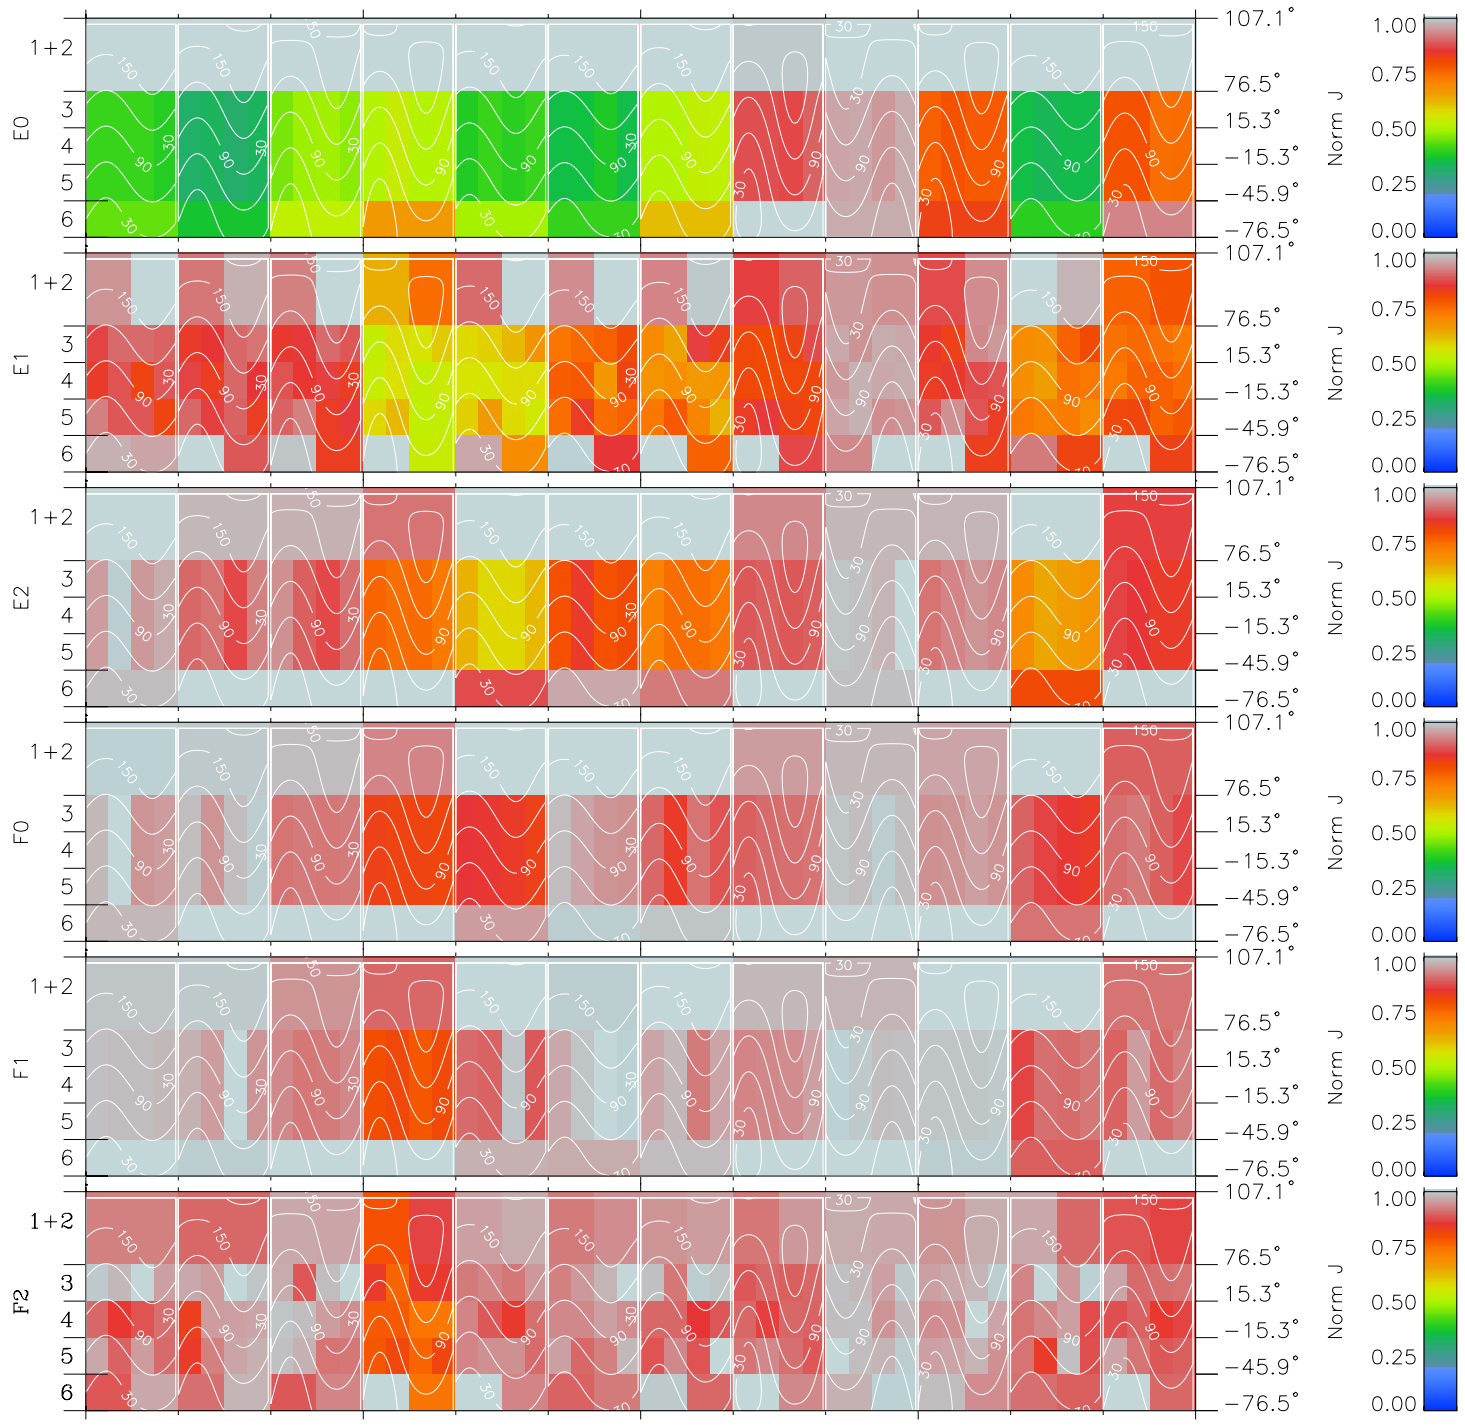

# Galileo EPD Real Time All-Sky Anisotropies 97208

Software Version: RTSKY\_NORM V 1.20  
 Data Production: 06-03-00  
 Plot Production: Sat Sep 15 17:28:17 2001  
 Color File: wondr3  
 Geofactor File: 1.1

00:00:00 1997-208	208-06	208-12	208-18	00:00:00 1997-209	
+	+	+	+	+	
-134.73	-135.08	-135.42	-135.76	-136.08	X JSE(R <sub>j</sub> )
4.47	4.11	3.75	3.39	3.03	Y JSE(R <sub>j</sub> )
-0.89	-0.87	-0.85	-0.83	-0.81	Z JSE(R <sub>j</sub> )

- ◇ = Jupiter look direction
- = Corotation look direction