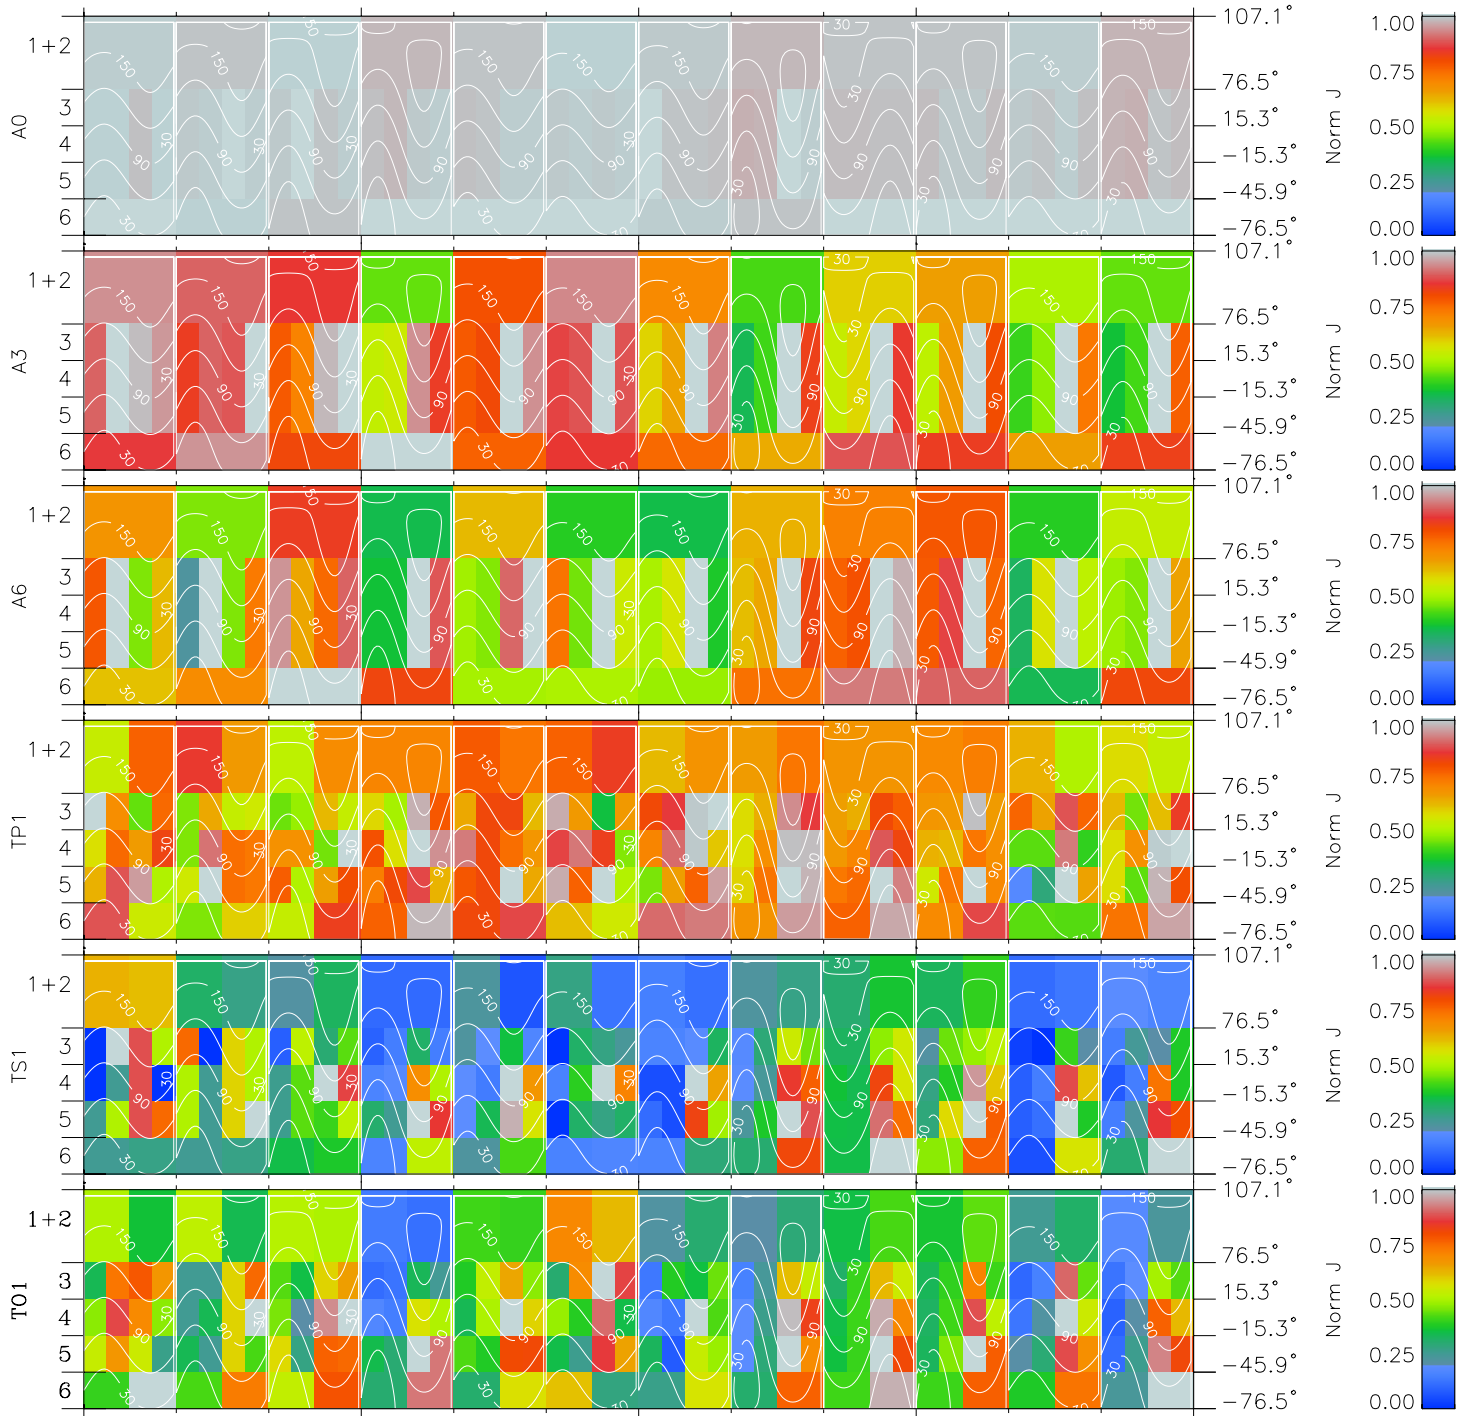

Galileo EPD Real Time All-Sky Anisotropies 97208

Software Version: RTSKY_NORM V 1.20
 Data Production: 06-03-00
 Plot Production: Sat Sep 15 17:28:09 2001
 Color File: wondr3
 Geofactor File: 1.1

00:00:00 1997-208	208-06	208-12	208-18	00:00:00 1997-209	
+	+	+	+	+	
-134.73	-135.08	-135.42	-135.76	-136.08	X JSE(R _j)
4.47	4.11	3.75	3.39	3.03	Y JSE(R _j)
-0.89	-0.87	-0.85	-0.83	-0.81	Z JSE(R _j)

- ◇ = Jupiter look direction
- = Corotation look direction