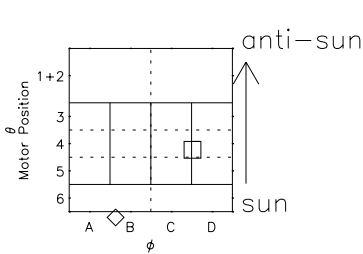

Galileo EPD Real Time All-Sky Anisotropies 97208

Software Version: RTSKY_NORM V 1.20
 Data Production: 06-03-00
 Plot Production: Sat Sep 15 17:28:09 2001
 Color File: wondr3
 Geofactor File: 1.1

00:00:00 1997-208	208-06	208-12	208-18	00:00:00 1997-209	
+	+	+	+	+	
-134.73	-135.08	-135.42	-135.76	-136.08	X JSE(R _j)
4.47	4.11	3.75	3.39	3.03	Y JSE(R _j)
-0.89	-0.87	-0.85	-0.83	-0.81	Z JSE(R _j)

- ◇ = Jupiter look direction
- = Corotation look direction