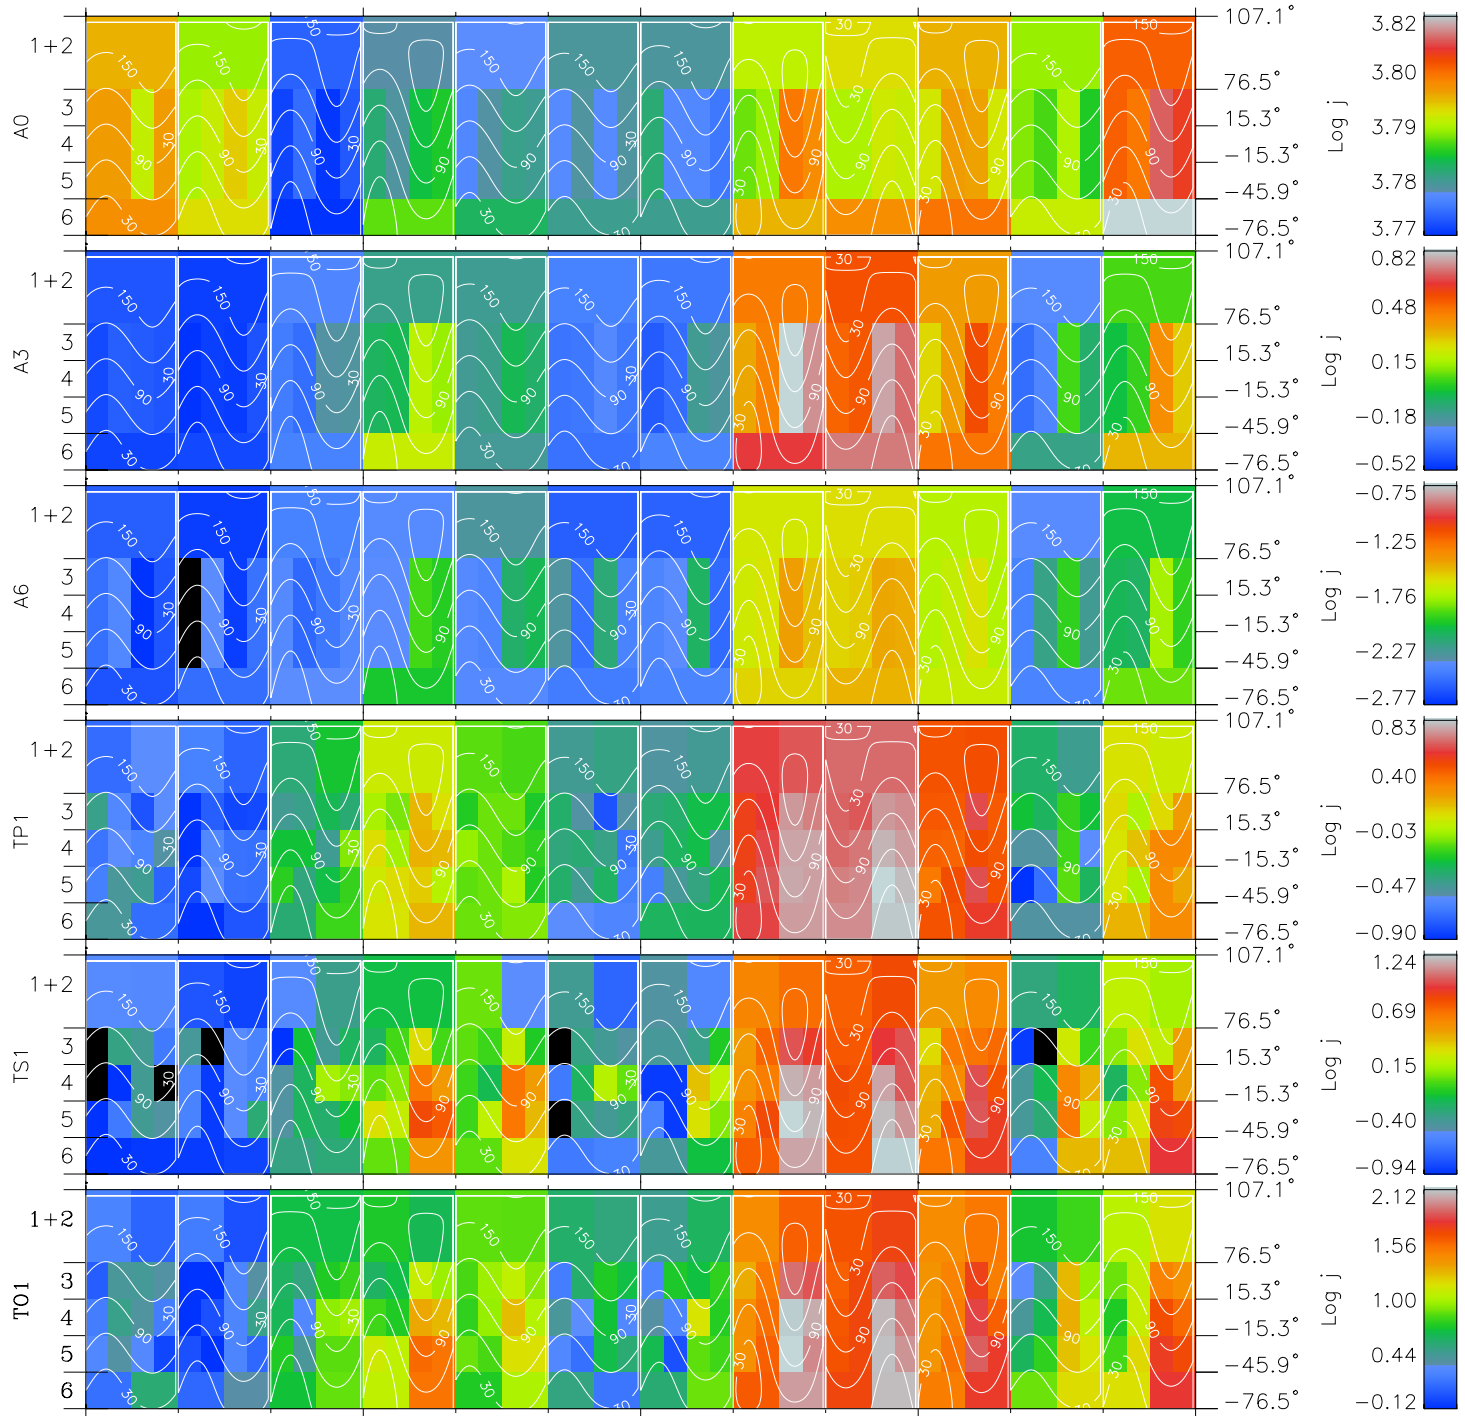

# Galileo EPD Real Time All-Sky Anisotropies 97208

Software Version: RTSKY\_FLUX V 1.20  
 Data Production: 06-03-00  
 Plot Production: Sat Sep 15 17:27:54 2001  
 Color File: wondr3  
 Geofactor File: 1.1

Time	RA	Dec	X JSE(R <sub>j</sub> )	Y JSE(R <sub>j</sub> )	Z JSE(R <sub>j</sub> )
00:00:00 1997-208	-134.73	4.47	-0.89		
208-06	-135.08	4.11	-0.87		
208-12	-135.42	3.75	-0.85		
208-18	-135.76	3.39	-0.83		
00:00:00 1997-209	-136.08	3.03	-0.81		

- ◇ = Jupiter look direction
- = Corotation look direction