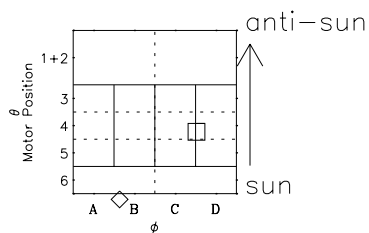

Galileo EPD Real-Time Omni 97208

Software Version: RTLINE_OMNI V 1.20
Data Production: 06-03-00
Plot Production: Sat Sep 15 17:29:36 2001

◇ = Jupiter look direction
□ = Corotation look direction