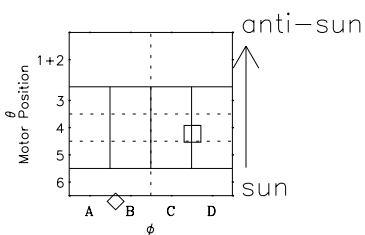

Galileo EPD Real-Time Six-Sector 97208

Software Version: RTLINE_R6 V 1.20
Data Production: 06-03-00
Plot Production: Sat Sep 15 17:29:42 2001

◇ = Jupiter look direction
□ = Corotation look direction