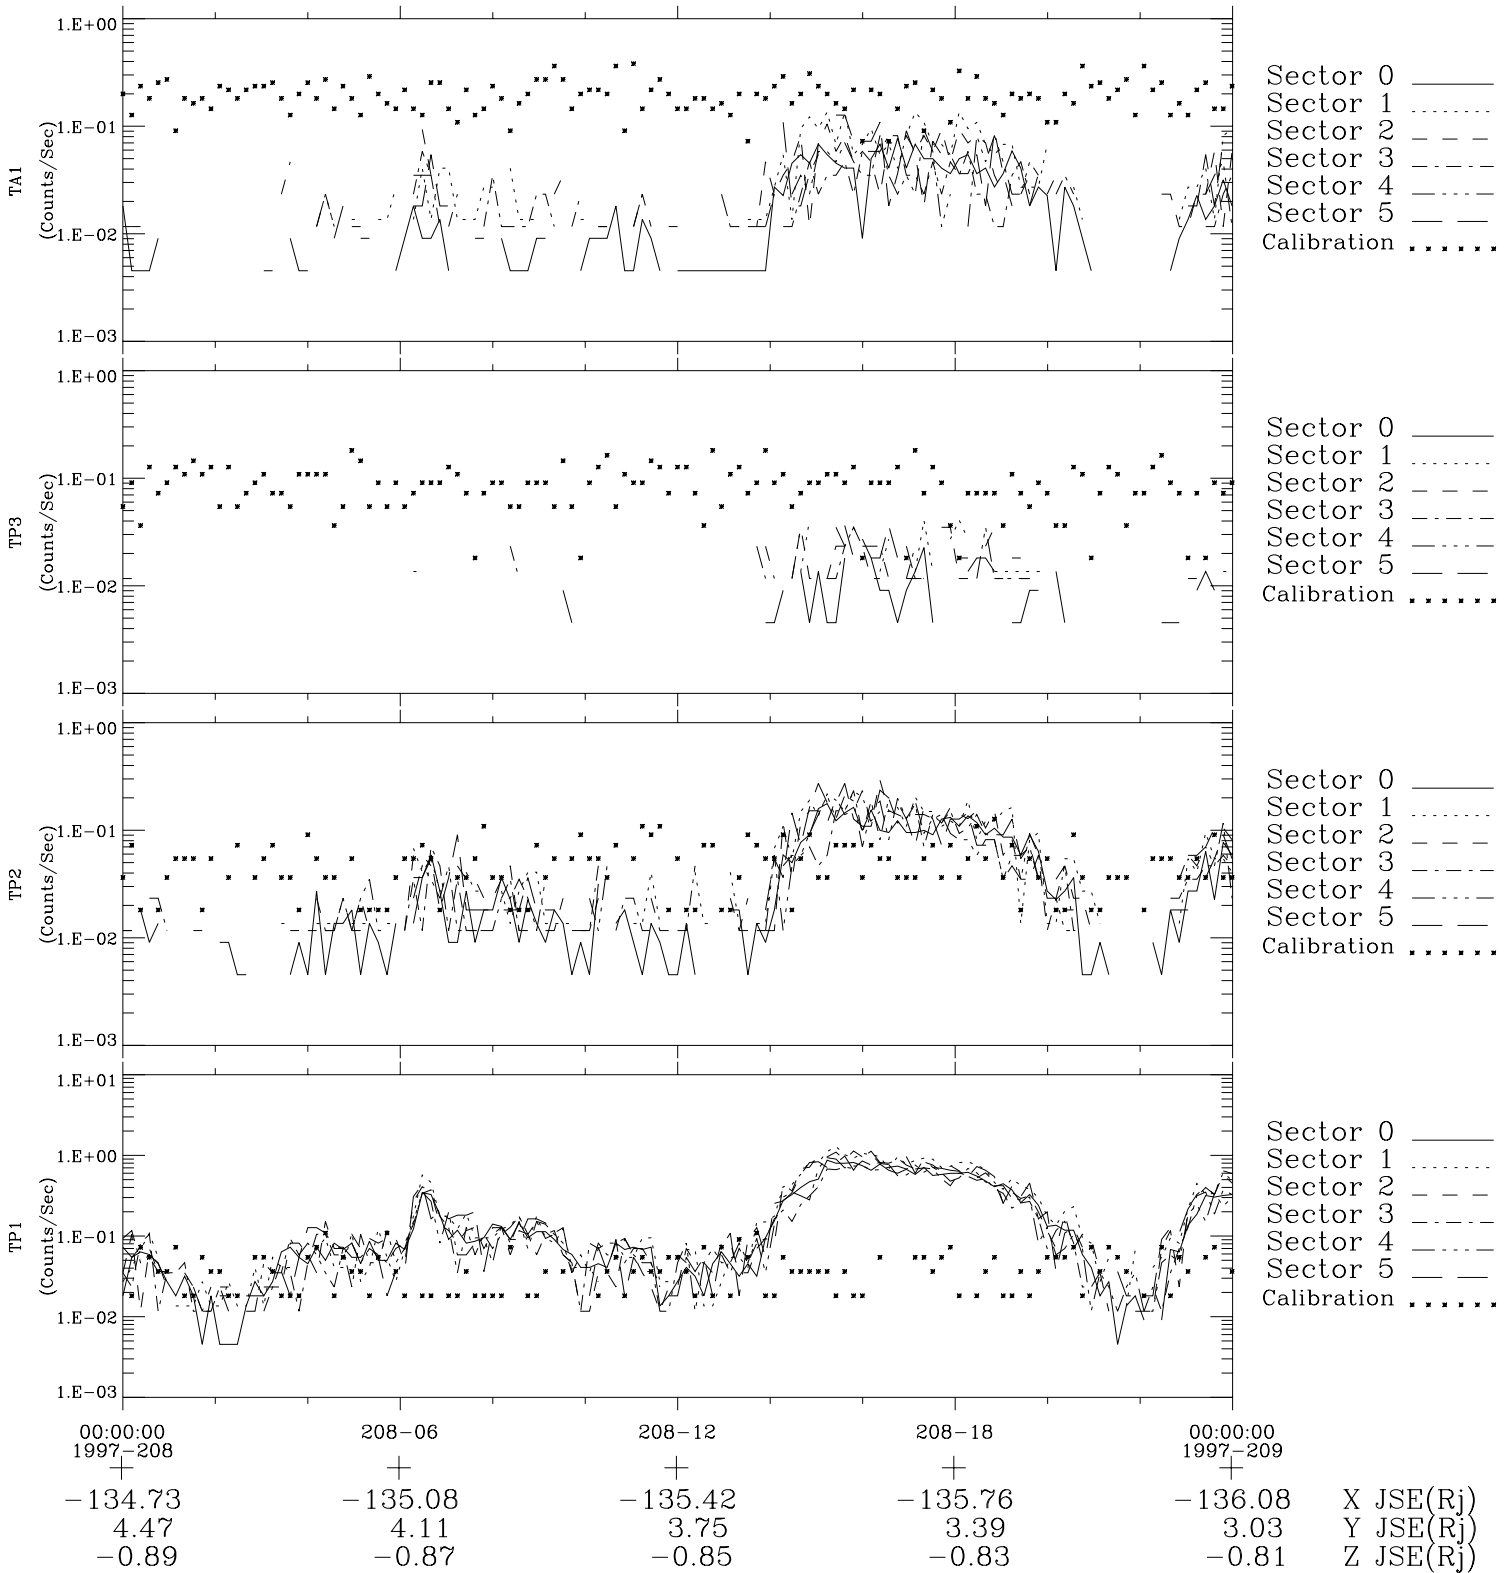

Galileo EPD Real-Time Six-Sector 97208

Software Version: RTLINE_R6 V 1.20
Data Production: 06-03-00
Plot Production: Sat Sep 15 17:29:42 2001

◇ = Jupiter look direction
□ = Corotation look direction