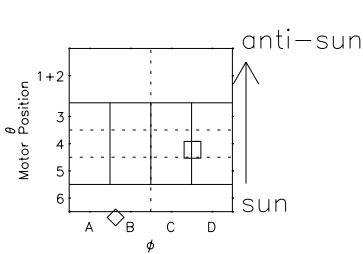

# Galileo EPD Real Elevation Anisotropies 97208

Software Version: RTELEV\_NORM V 1.20  
Data Production: 06-03-00  
Plot Production: Sat Sep 15 17:28:53 2001  
Color File: wondr3  
Geofactor File: 1.1

|         |         |         |         |         |                        |
|---------|---------|---------|---------|---------|------------------------|
| +       | +       | +       | +       | +       | X JSE(R <sub>j</sub> ) |
| -134.73 | -135.08 | -135.42 | -135.76 | -136.08 | Y JSE(R <sub>j</sub> ) |
| 4.47    | 4.11    | 3.75    | 3.39    | 3.03    | Z JSE(R <sub>j</sub> ) |
| -0.89   | -0.87   | -0.85   | -0.83   | -0.81   |                        |

- ◇ = Jupiter look direction
- = Corotation look direction