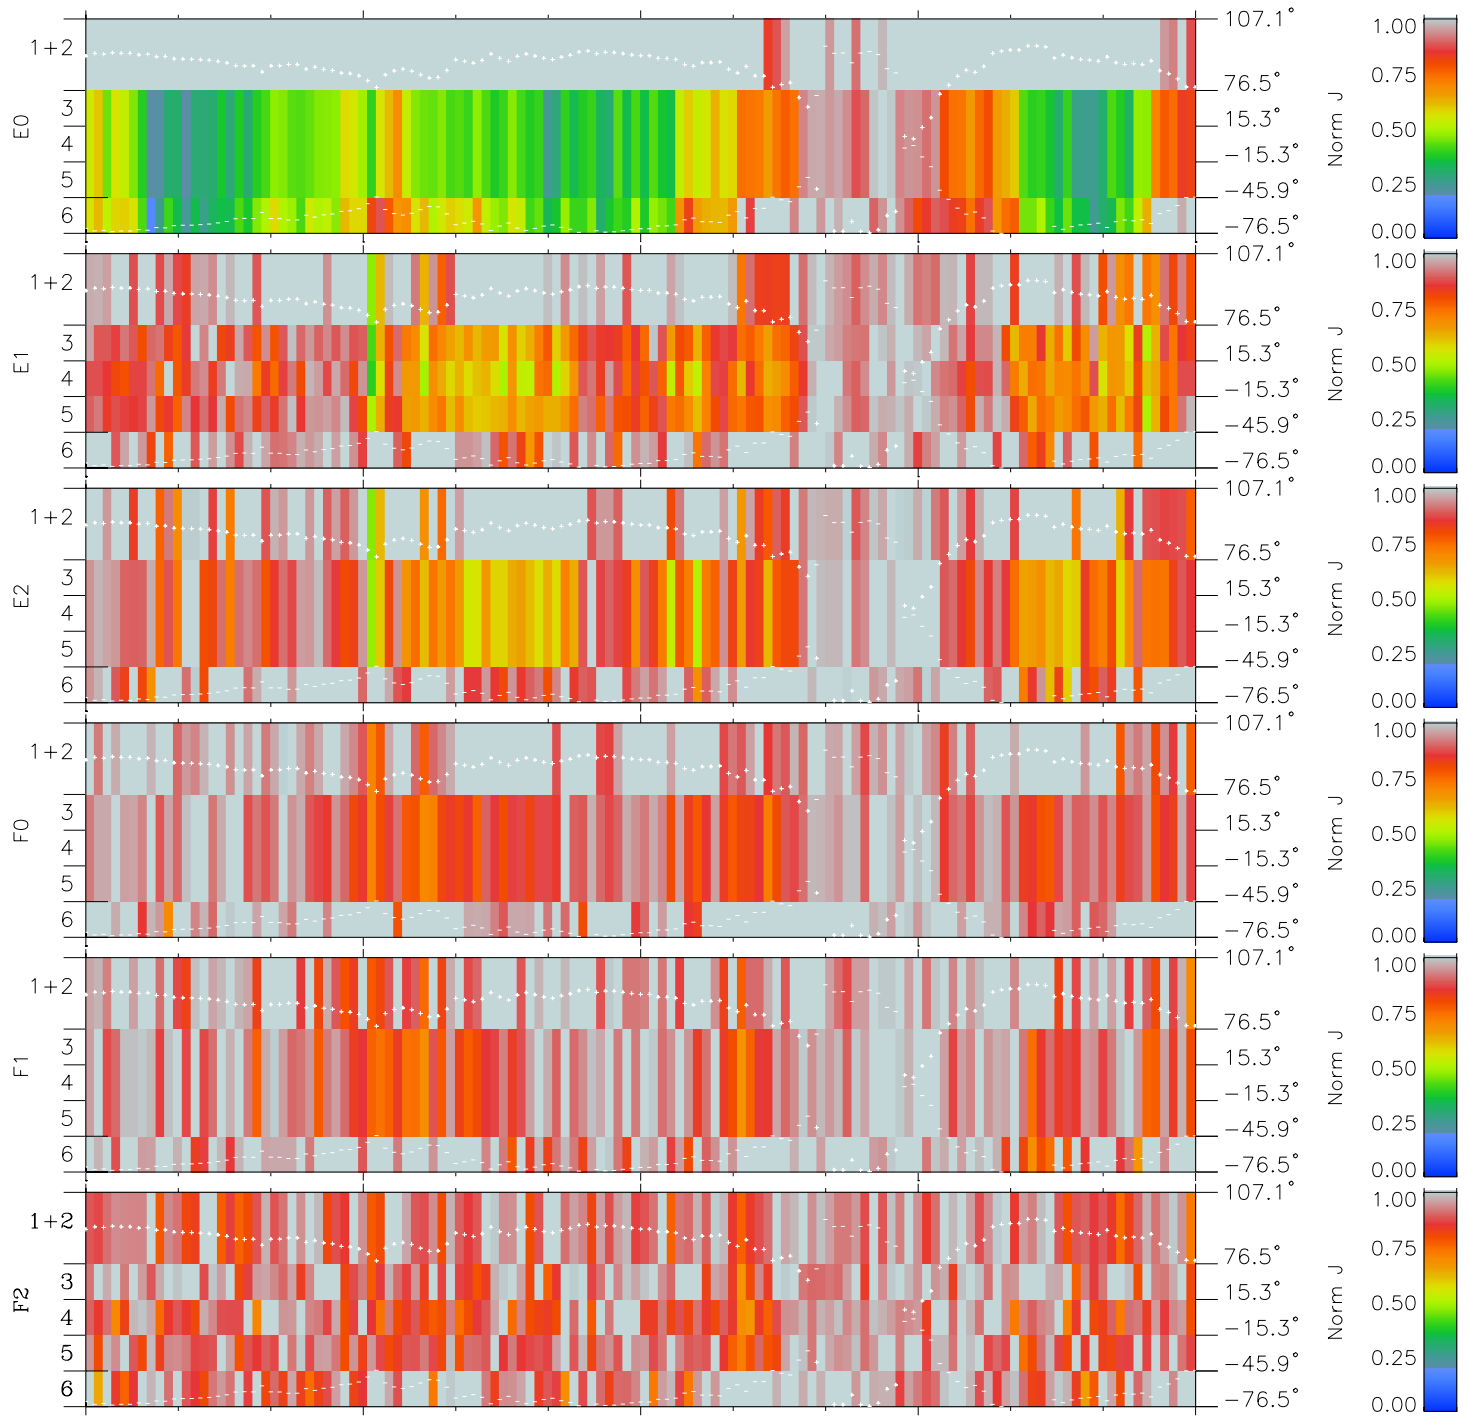

# Galileo EPD Real Elevation Anisotropies 97208

Software Version: RTELEV\_NORM V 1.20  
Data Production: 06-03-00  
Plot Production: Sat Sep 15 17:28:53 2001  
Color File: wondr3  
Geofactor File: 1.1

|         |         |         |         |         |                        |
|---------|---------|---------|---------|---------|------------------------|
| +       | +       | +       | +       | +       | X JSE(R <sub>j</sub> ) |
| -134.73 | -135.08 | -135.42 | -135.76 | -136.08 | Y JSE(R <sub>j</sub> ) |
| 4.47    | 4.11    | 3.75    | 3.39    | 3.03    | Z JSE(R <sub>j</sub> ) |
| -0.89   | -0.87   | -0.85   | -0.83   | -0.81   |                        |

- ◇ = Jupiter look direction
- = Corotation look direction