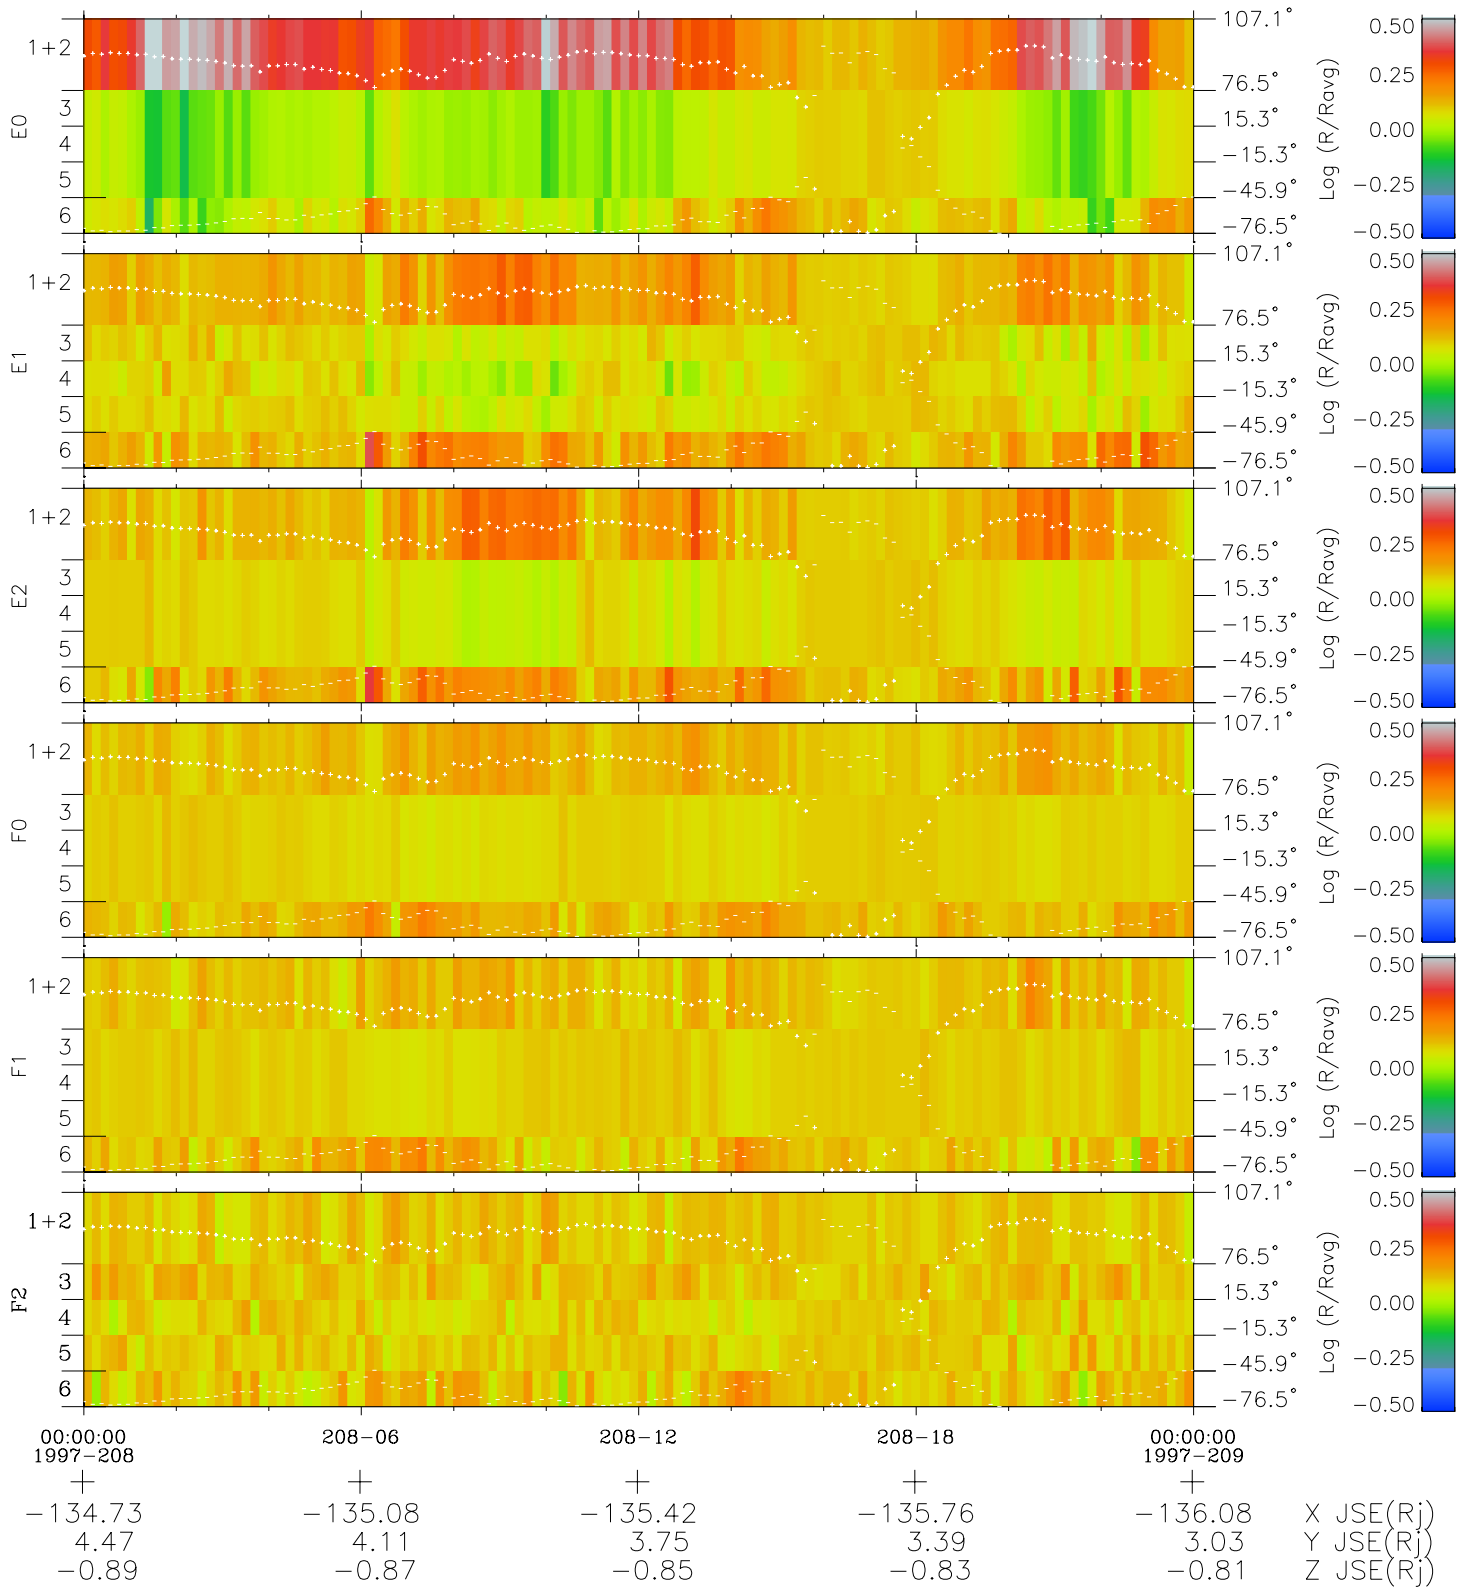

# Galileo EPD Real Elevation Anisotropies 97208

Software Version: RTELEV\_MEAN V 1.20  
 Data Production: 06-03-00  
 Plot Production: Sat Sep 15 17:28:30 2001  
 Color File: wondr3  
 Geofactor File: 1.1

- ◇ = Jupiter look direction
- = Corotation look direction