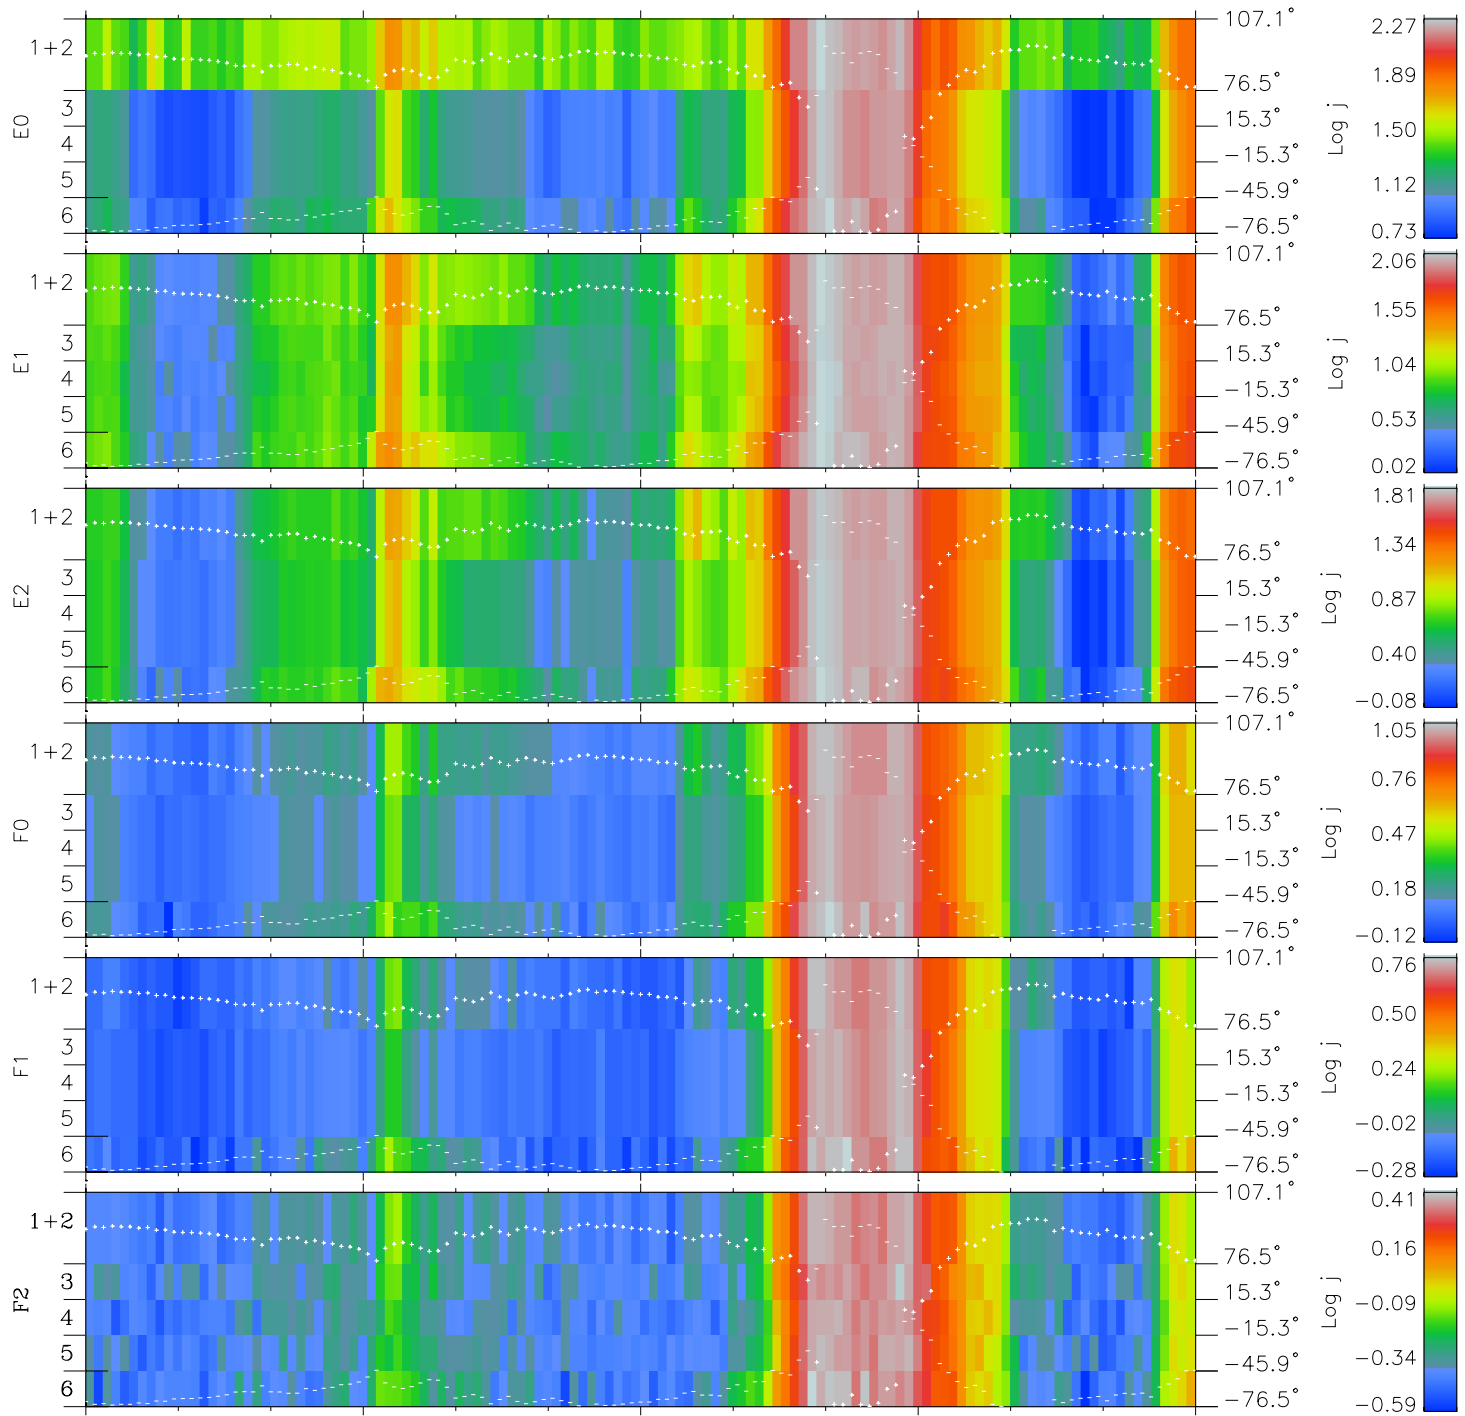

Galileo EPD Real Elevation Anisotropies 97208

Software Version: RTELEV_FLUX V 1.20
Data Production: 06-03-00
Plot Production: Sat Sep 15 17:28:42 2001
Color File: wondr3
Geofactor File: 1.1

00:00:00 1997-208	208-06	208-12	208-18	00:00:00 1997-209	
+	+	+	+	+	X JSE(R _j)
-134.73	-135.08	-135.42	-135.76	-136.08	Y JSE(R _j)
4.47	4.11	3.75	3.39	3.03	Z JSE(R _j)
-0.89	-0.87	-0.85	-0.83	-0.81	

- ◇ = Jupiter look direction
- = Corotation look direction