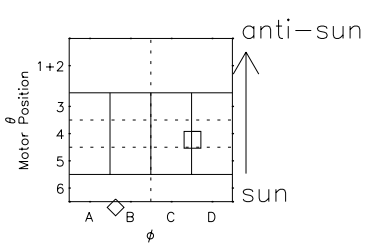

Galileo EPD Real Elevation Anisotropies 97208

Software Version: RTELEV_FLUX V 1.20
Data Production: 06-03-00
Plot Production: Sat Sep 15 17:28:42 2001
Color File: wondr3
Geofactor File: 1.1

00:00:00 1997-208	208-06	208-12	208-18	00:00:00 1997-209	
+	+	+	+	+	X JSE(R _j)
-134.73	-135.08	-135.42	-135.76	-136.08	Y JSE(R _j)
4.47	4.11	3.75	3.39	3.03	Z JSE(R _j)
-0.89	-0.87	-0.85	-0.83	-0.81	

- ◇ = Jupiter look direction
- = Corotation look direction