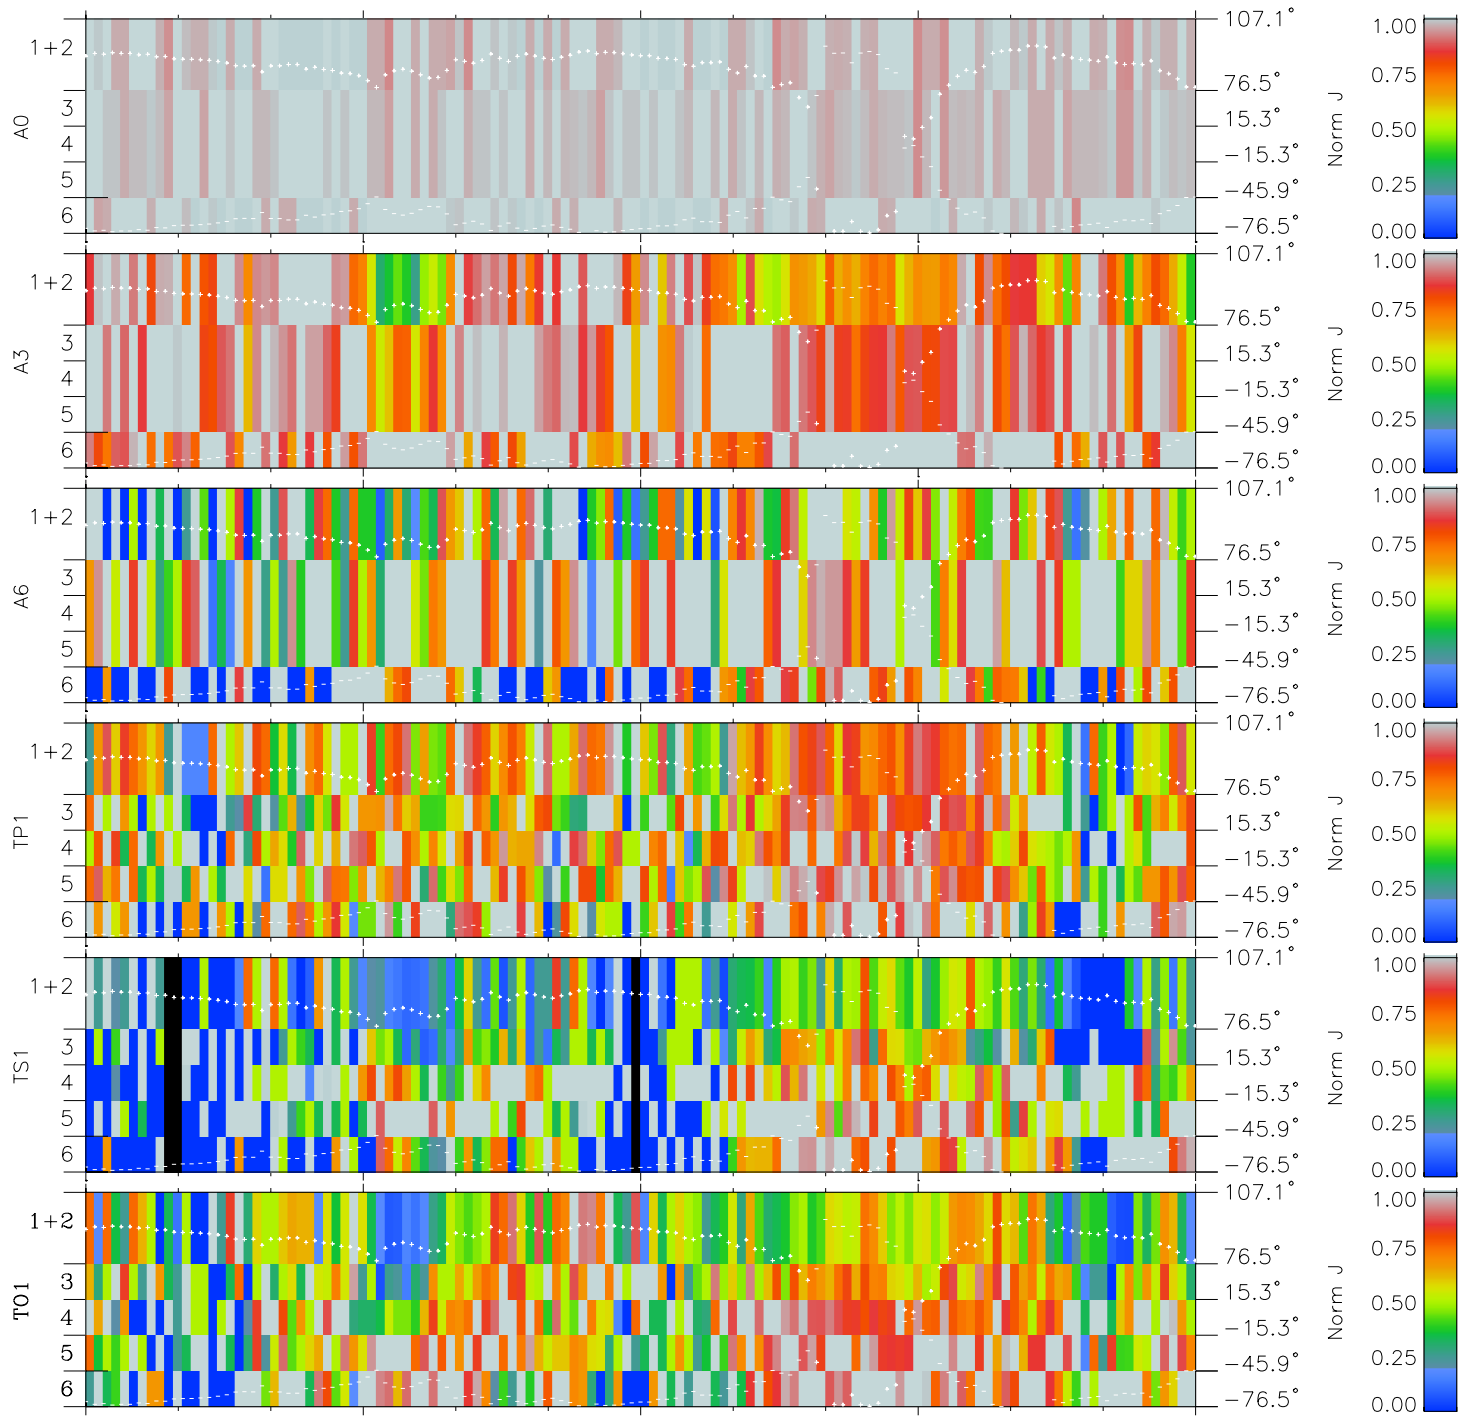

Galileo EPD Real Elevation Anisotropies 97208

Software Version: RTELEV_NORM V 1.20
 Data Production: 06-03-00
 Plot Production: Sat Sep 15 17:28:48 2001
 Color File: wondr3
 Geofactor File: 1.1

00:00:00 1997-208	208-06	208-12	208-18	00:00:00 1997-209	
+	+	+	+	+	
-134.73	-135.08	-135.42	-135.76	-136.08	X JSE(R _j)
4.47	4.11	3.75	3.39	3.03	Y JSE(R _j)
-0.89	-0.87	-0.85	-0.83	-0.81	Z JSE(R _j)

- ◇ = Jupiter look direction
- = Corotation look direction