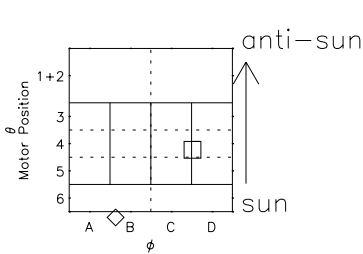

Galileo EPD Real Elevation Anisotropies 97208

Software Version: RTELEV_NORM V 1.20
 Data Production: 06-03-00
 Plot Production: Sat Sep 15 17:28:48 2001
 Color File: wondr3
 Geofactor File: 1.1

00:00:00 1997-208	208-06	208-12	208-18	00:00:00 1997-209	
+	+	+	+	+	
-134.73	-135.08	-135.42	-135.76	-136.08	X JSE(R _j)
4.47	4.11	3.75	3.39	3.03	Y JSE(R _j)
-0.89	-0.87	-0.85	-0.83	-0.81	Z JSE(R _j)

- ◇ = Jupiter look direction
- = Corotation look direction