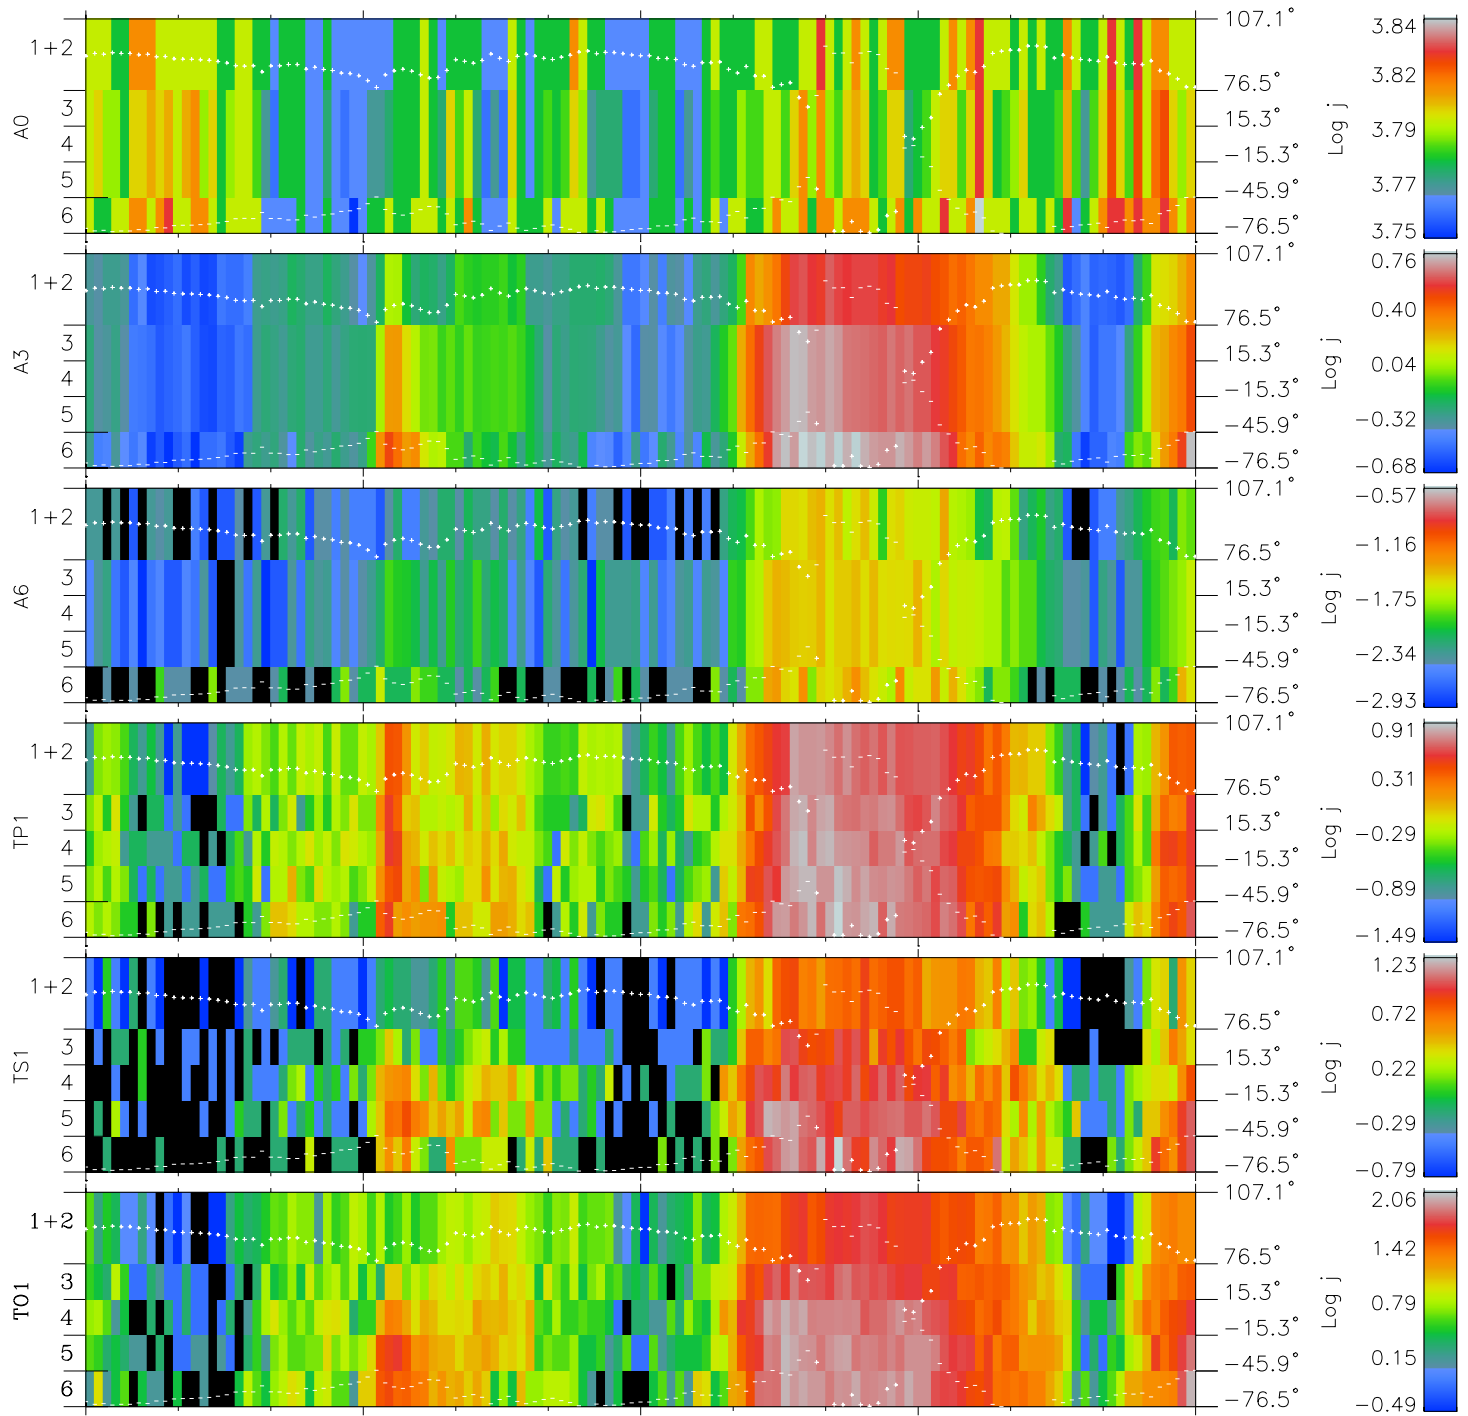

Galileo EPD Real Elevation Anisotropies 97208

Software Version: RTELEV_FLUX V 1.20
Data Production: 06-03-00
Plot Production: Sat Sep 15 17:28:36 2001
Color File: wondr3
Geofactor File: 1.1

00:00:00 1997-208	208-06	208-12	208-18	00:00:00 1997-209	
+	+	+	+	+	
-134.73	-135.08	-135.42	-135.76	-136.08	X JSE(R _j)
4.47	4.11	3.75	3.39	3.03	Y JSE(R _j)
-0.89	-0.87	-0.85	-0.83	-0.81	Z JSE(R _j)

- ◇ = Jupiter look direction
- = Corotation look direction