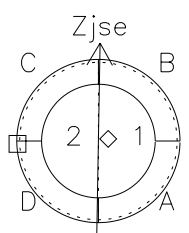

Galileo EPD Real Time Azimuth Anisotropies 97208

Software Version: RTAZIM_MEAN V 1.20
 Data Production: 06-03-00
 Plot Production: Sat Sep 15 17:29:05 2001
 Color File: wondr3
 Geofactor File: 1.1

00:00:00 1997-208	208-06	208-12	208-18	00:00:00 1997-209	
+	+	+	+	+	X JSE(R _j)
-134.73	-135.08	-135.42	-135.76	-136.08	Y JSE(R _j)
4.47	4.11	3.75	3.39	3.03	Z JSE(R _j)
-0.89	-0.87	-0.85	-0.83	-0.81	

◇ = Jupiter look direction
 □ = Corotation look direction