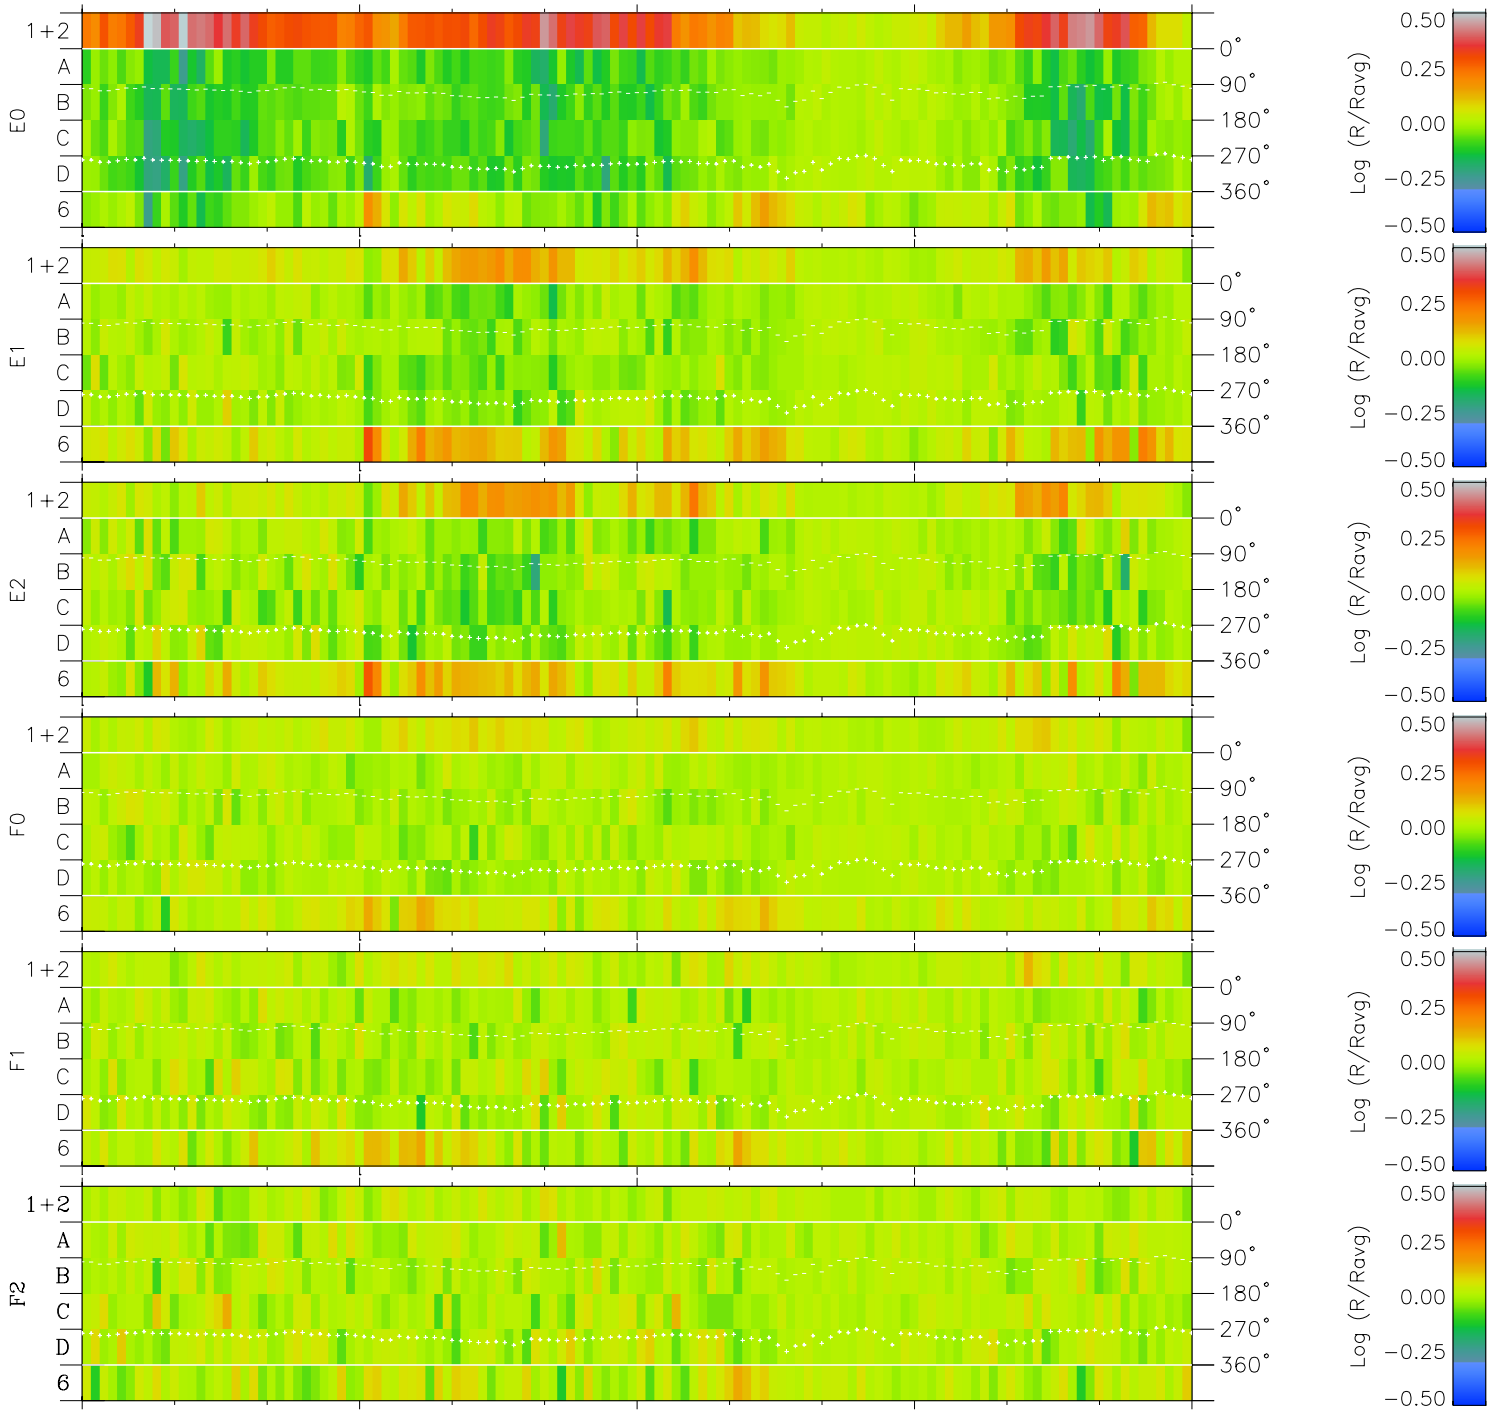

Galileo EPD Real Time Azimuth Anisotropies 97208

Software Version: RTAZIM_MEAN V 1.20
 Data Production: 06-03-00
 Plot Production: Sat Sep 15 17:29:05 2001
 Color File: wondr3
 Geofactor File: 1.1

00:00:00 1997-208	208-06	208-12	208-18	00:00:00 1997-209	
+	+	+	+	+	X JSE(R _j)
-134.73	-135.08	-135.42	-135.76	-136.08	Y JSE(R _j)
4.47	4.11	3.75	3.39	3.03	Z JSE(R _j)
-0.89	-0.87	-0.85	-0.83	-0.81	

◇ = Jupiter look direction
 □ = Corotation look direction