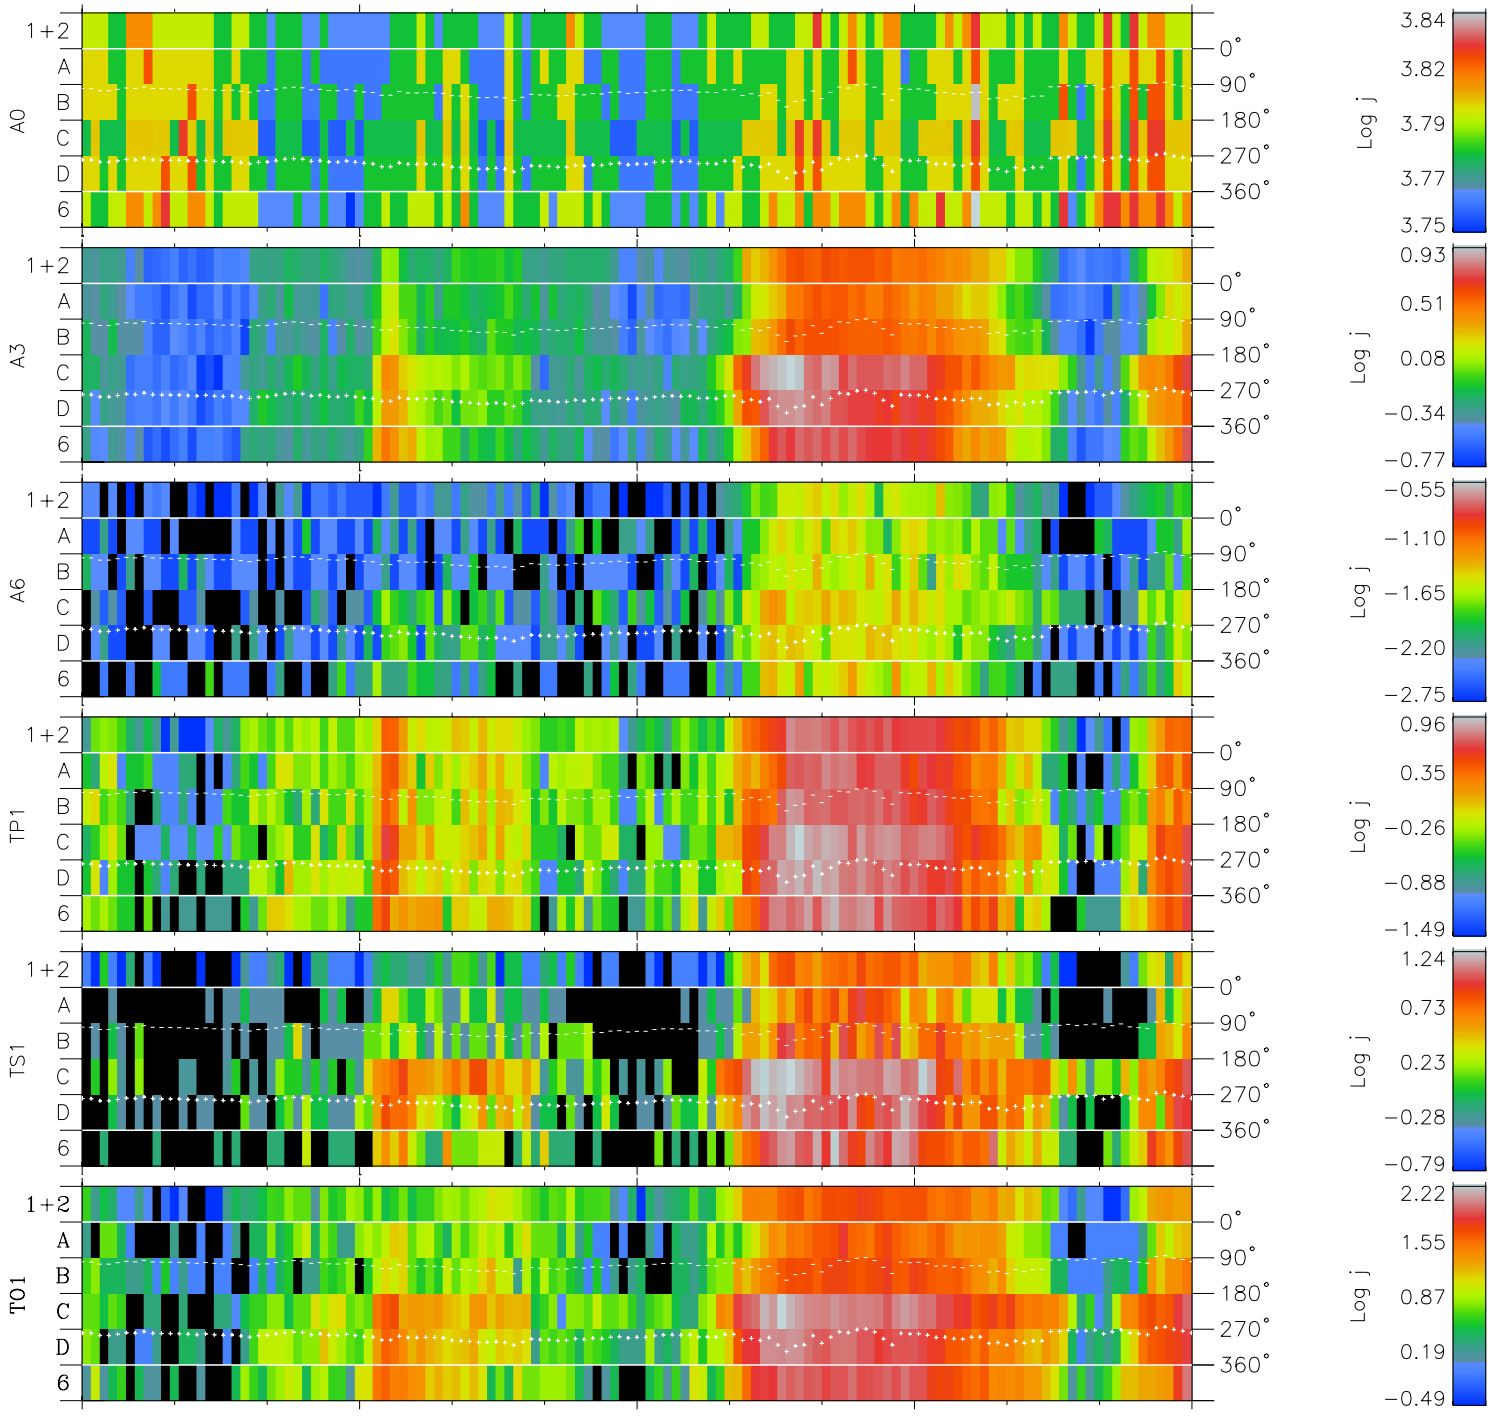

Galileo EPD Real Time Azimuth Anisotropies 97208

Software Version: RTAZIM_FLUX V 1.20
 Data Production: 06-03-00
 Plot Production: Sat Sep 15 17:29:11 2001
 Color File: wondr3
 Geofactor File: 1.1

00:00:00 1997-2008	208-06	208-12	208-18	00:00:00 1997-2009	
+	+	+	+	+	
-134.73	-135.08	-135.42	-135.76	-136.08	X JSE(R _j)
4.47	4.11	3.75	3.39	3.03	Y JSE(R _j)
-0.89	-0.87	-0.85	-0.83	-0.81	Z JSE(R _j)

- ◇ = Jupiter look direction
- = Corotation look direction