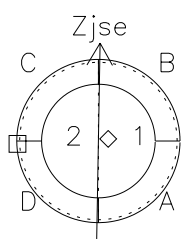

Galileo EPD Real Time Azimuth Anisotropies 97208

Software Version: RTAZIM_FLUX V 1.20
 Data Production: 06-03-00
 Plot Production: Sat Sep 15 17:29:11 2001
 Color File: wondr3
 Geofactor File: 1.1

00:00:00 1997-2008	208-06	208-12	208-18	00:00:00 1997-2009	
+	+	+	+	+	
-134.73	-135.08	-135.42	-135.76	-136.08	X JSE(R _j)
4.47	4.11	3.75	3.39	3.03	Y JSE(R _j)
-0.89	-0.87	-0.85	-0.83	-0.81	Z JSE(R _j)

- ◇ = Jupiter look direction
- = Corotation look direction