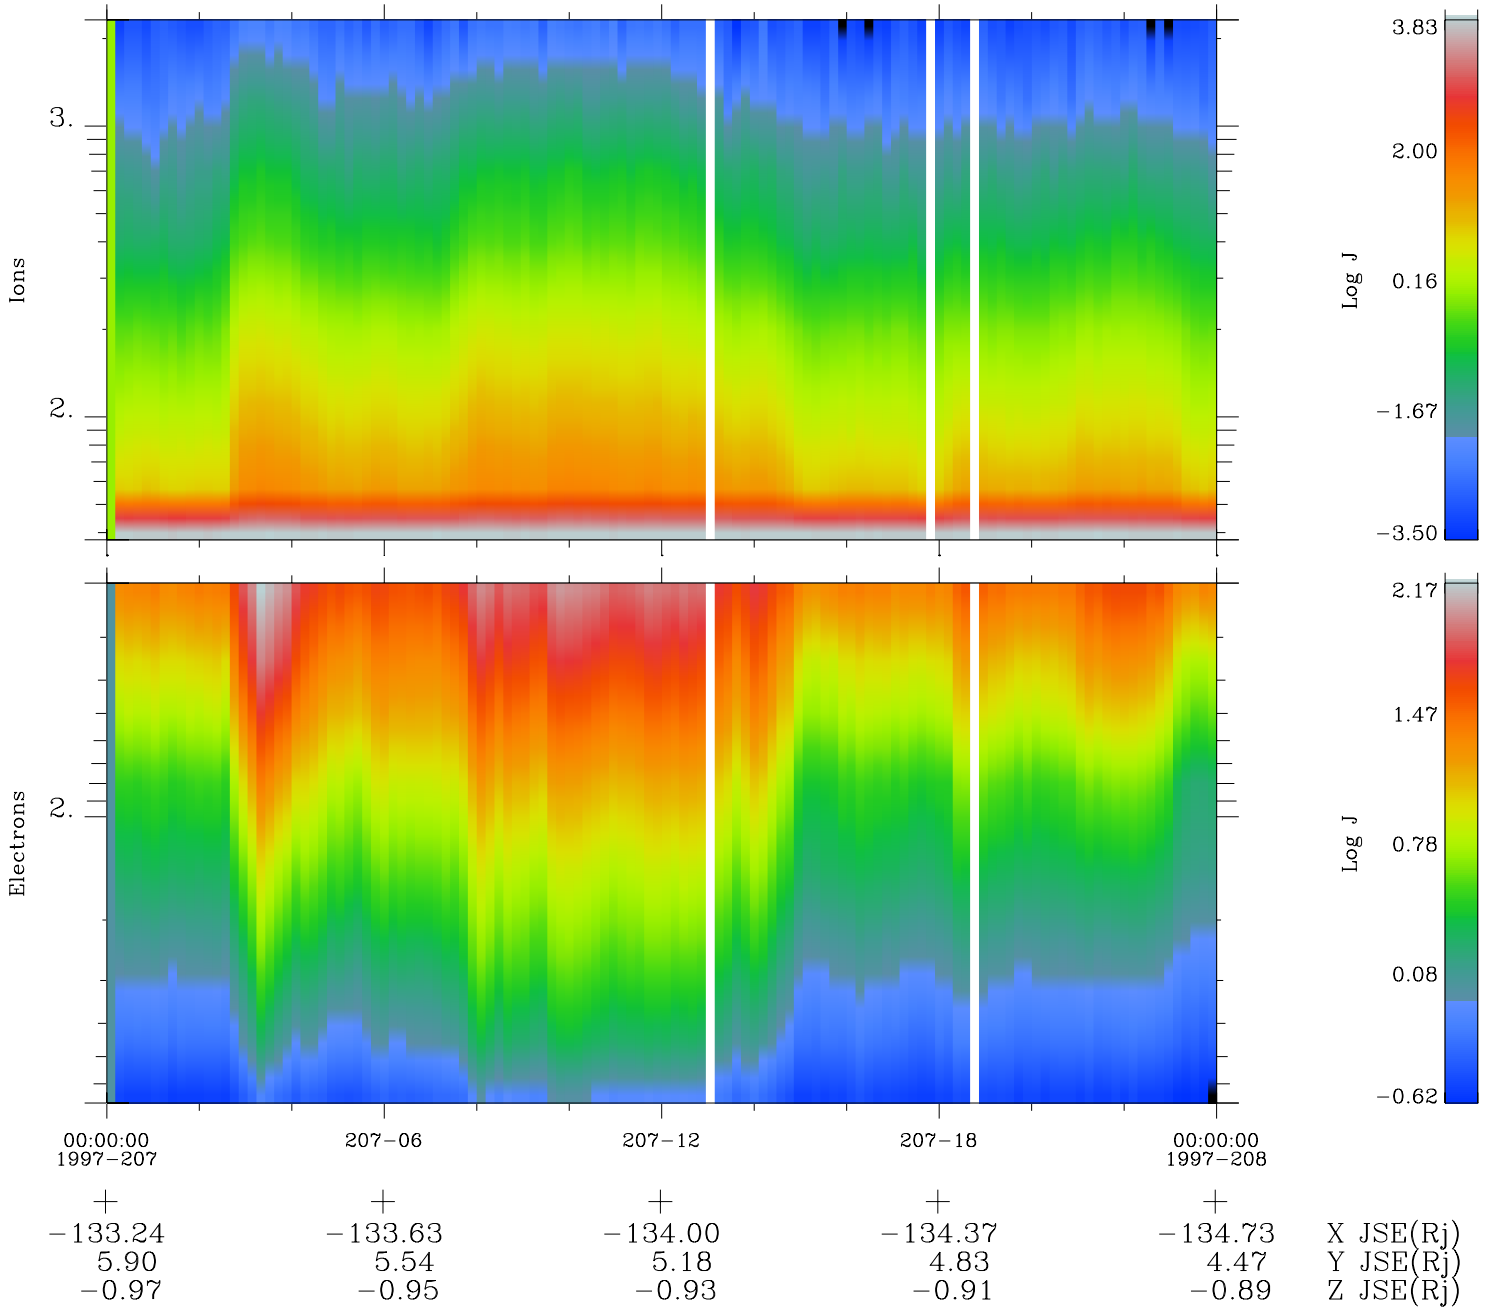

Galileo EPD Real Time Omni Spectrum 97207

Software Version: RTSPEC_OMNI V 1.20
 Data Production: 06-03-00
 Plot Production: Sat Sep 15 17:19:26 2001
 Color File: wondr3
 Geofactor File: 1.1

◇ = Jupiter look direction
 □ = Corotation look direction