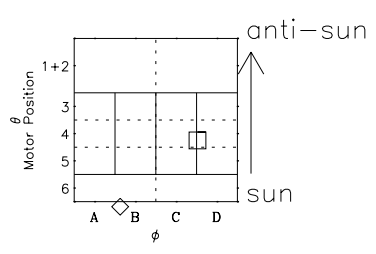

Galileo EPD Real Time Omni Spectrum 97207

Software Version: RTSPEC_OMNI V 1.20
 Data Production: 06-03-00
 Plot Production: Sat Sep 15 17:19:26 2001
 Color File: wondr3
 Geofactor File: 1.1

◇ = Jupiter look direction
 □ = Corotation look direction