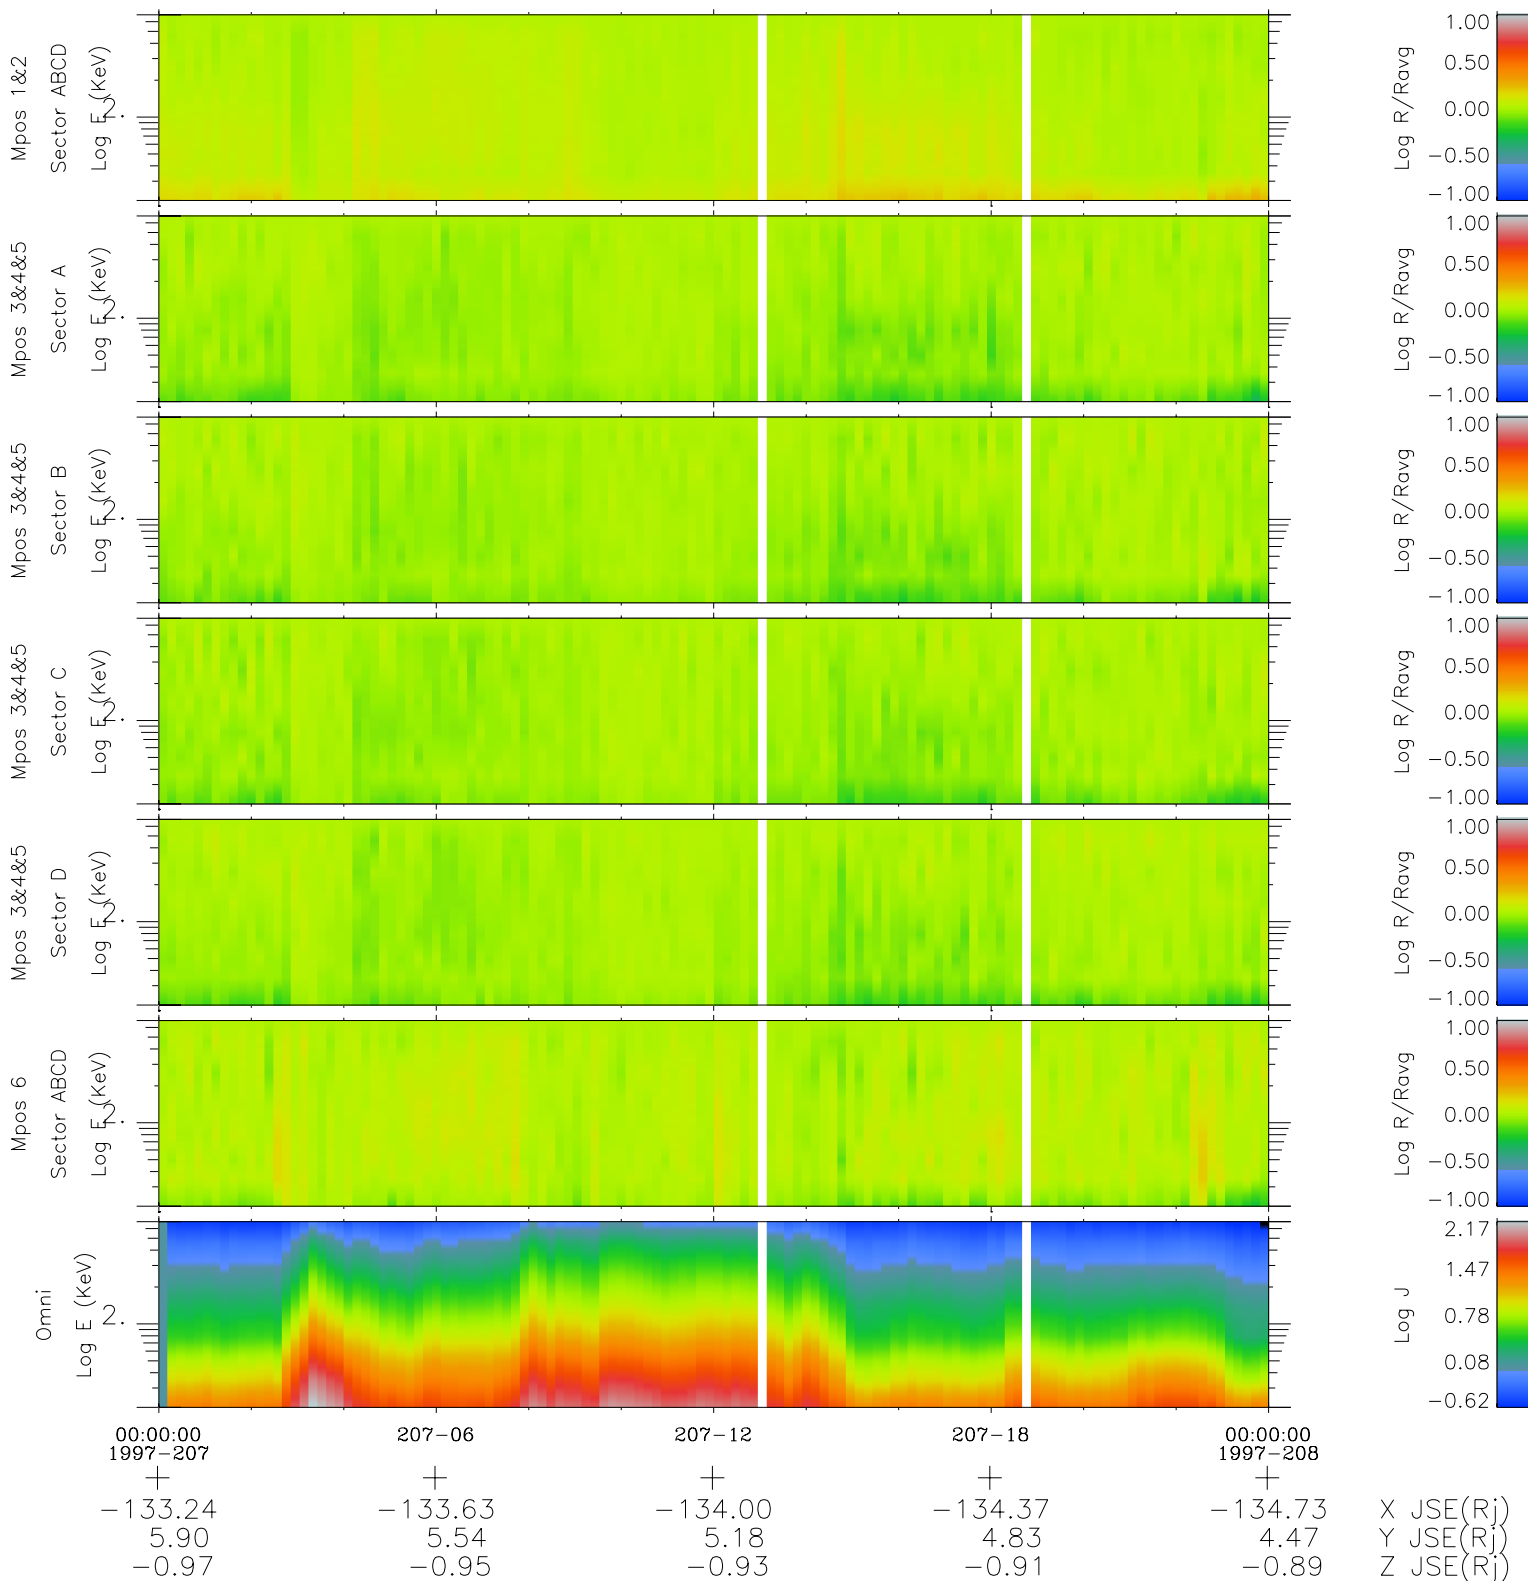

Galileo EPD Real Time R6 Electrons Spectra 97207

Software Version: RTSPEC_R6 V 1.20
 Data Production: 06-03-00
 Plot Production: Sat Sep 15 17:19:19 2001
 Color File: wondr3
 Geofactor File: 1.1

- ◇ = Jupiter look direction
- = Corotation look direction