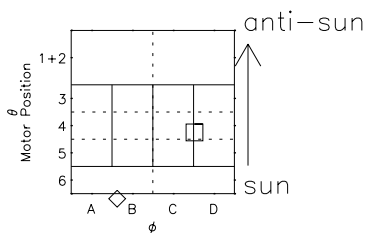

Galileo EPD Real Time R6 Electrons Spectra 97207

Software Version: RTSPEC_R6 V 1.20
 Data Production: 06-03-00
 Plot Production: Sat Sep 15 17:19:19 2001
 Color File: wondr3
 Geofactor File: 1.1

- ◇ = Jupiter look direction
- = Corotation look direction