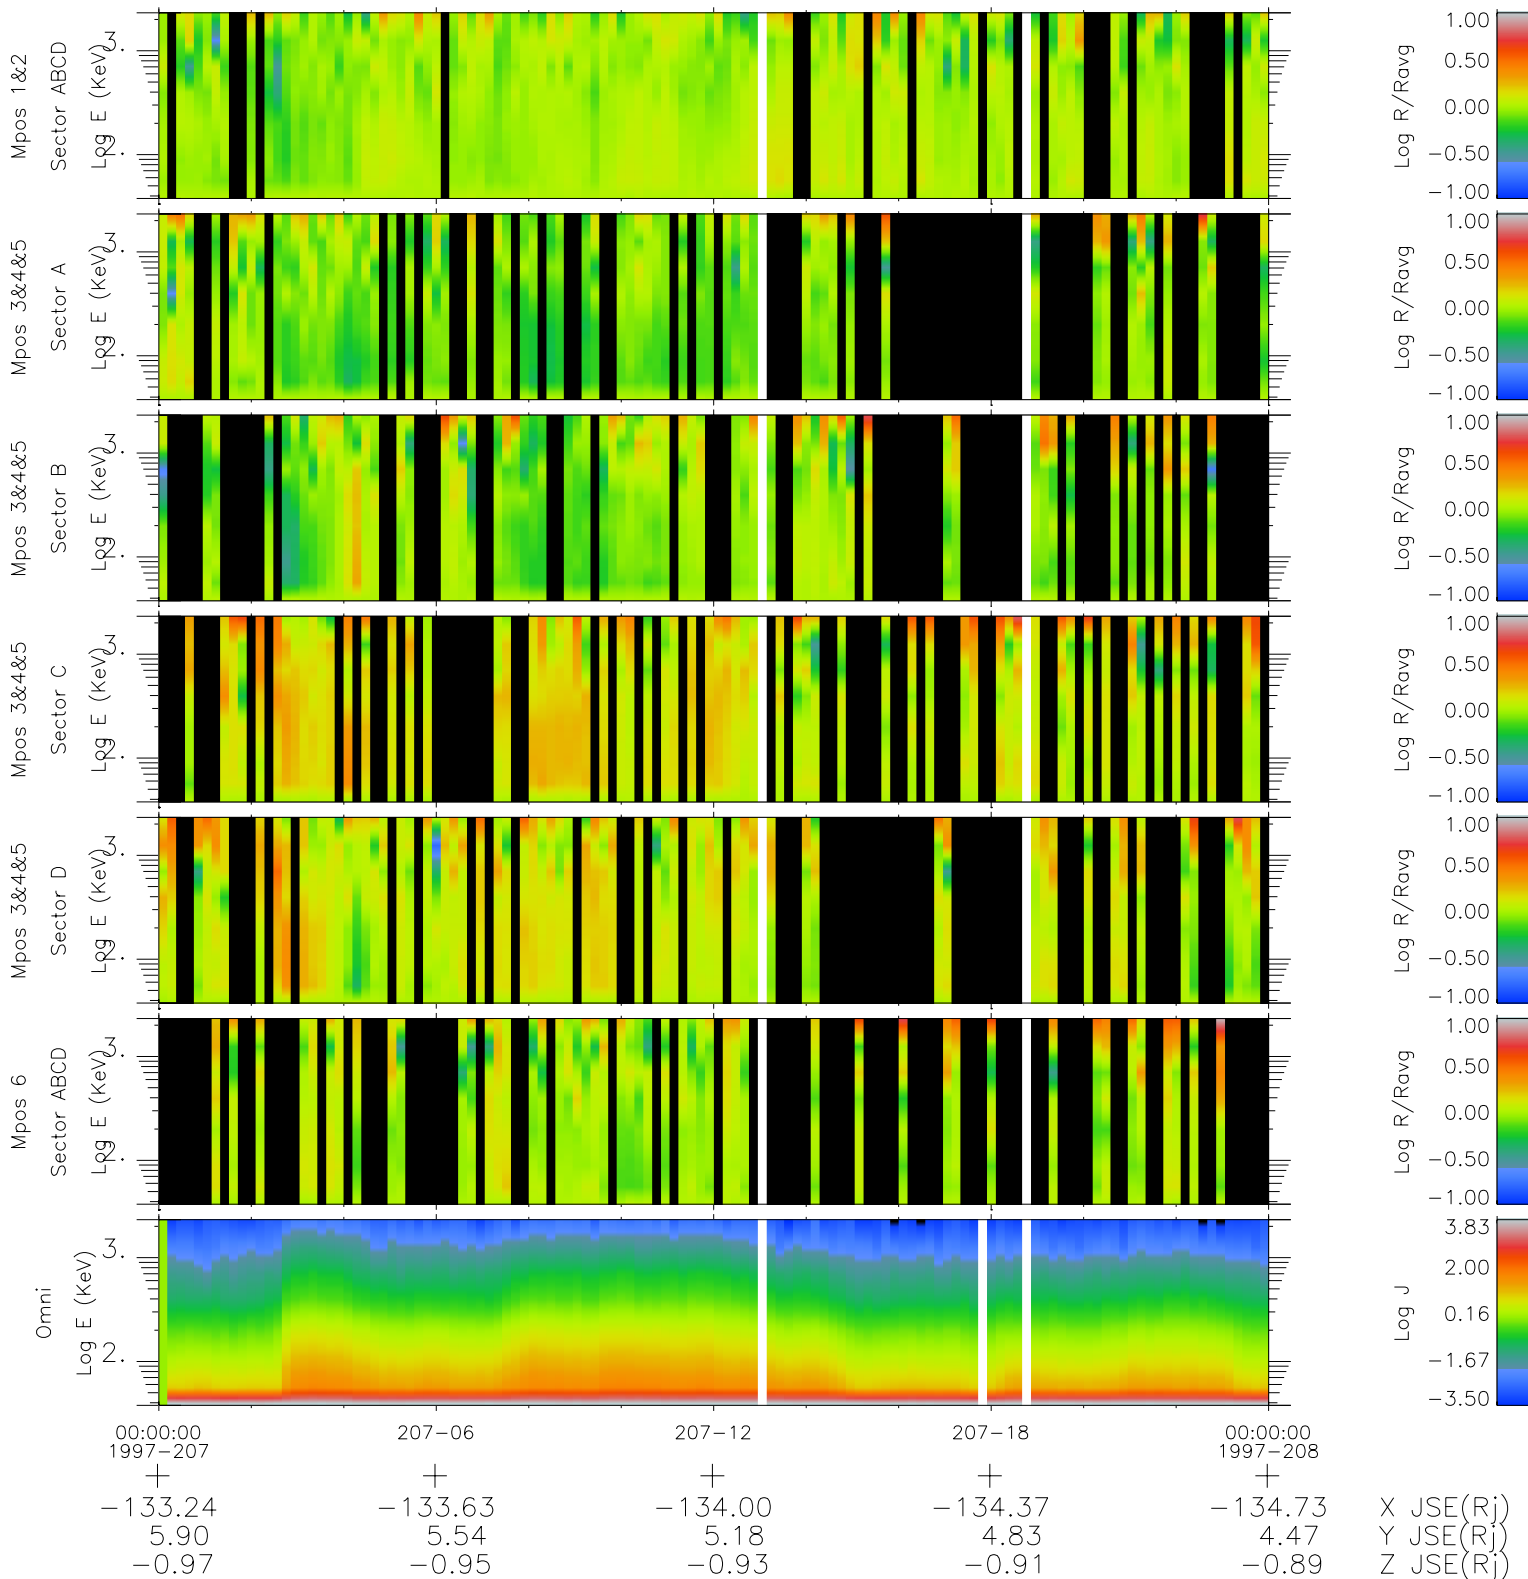

Galileo EPD Real Time R6 Ions Spectra 97207

Software Version: RTSPEC_R6 V 1.20
 Data Production: 06-03-00
 Plot Production: Sat Sep 15 17:19:12 2001
 Color File: wondr3
 Geofactor File: 1.1

- ◇ = Jupiter look direction
- = Corotation look direction