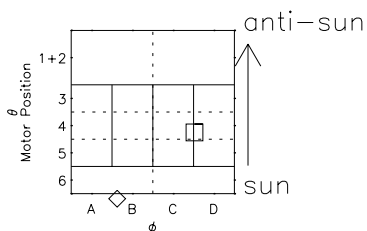

Galileo EPD Real Time R6 Ions Spectra 97207

Software Version: RTSPEC_R6 V 1.20
 Data Production: 06-03-00
 Plot Production: Sat Sep 15 17:19:12 2001
 Color File: wondr3
 Geofactor File: 1.1

- ◇ = Jupiter look direction
- = Corotation look direction