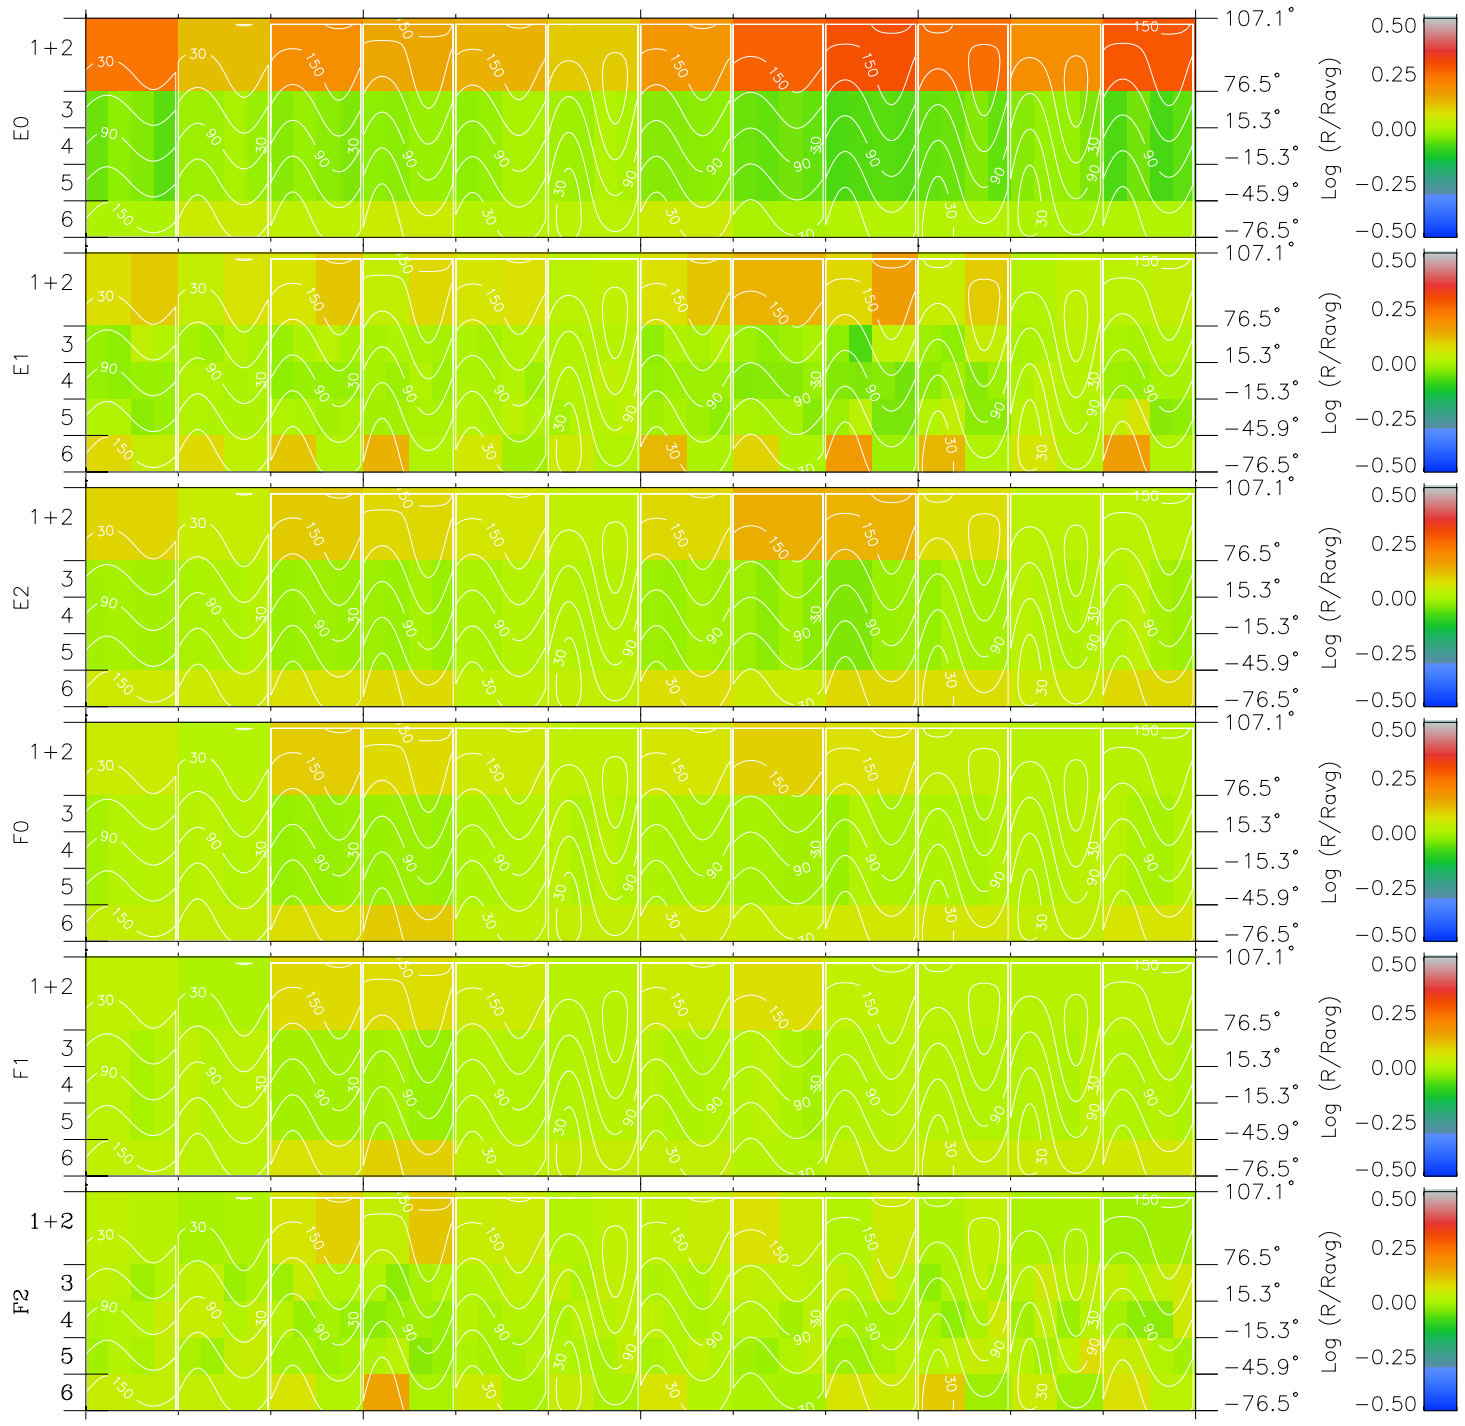

Galileo EPD Real Time All-Sky Anisotropies 97207

Software Version: RTSKY_MEAN V 1.20
 Data Production: 06-03-00
 Plot Production: Sat Sep 15 17:19:41 2001
 Color File: wondr3
 Geofactor File: 1.1

00:00:00 1997-207	207-06	207-12	207-18	00:00:00 1997-208	X JSE(R _j)
+	+	+	+	+	Y JSE(R _j)
-133.24	-133.63	-134.00	-134.37	-134.73	Z JSE(R _j)
5.90	5.54	5.18	4.83	4.47	
-0.97	-0.95	-0.93	-0.91	-0.89	

- ◇ = Jupiter look direction
- = Corotation look direction