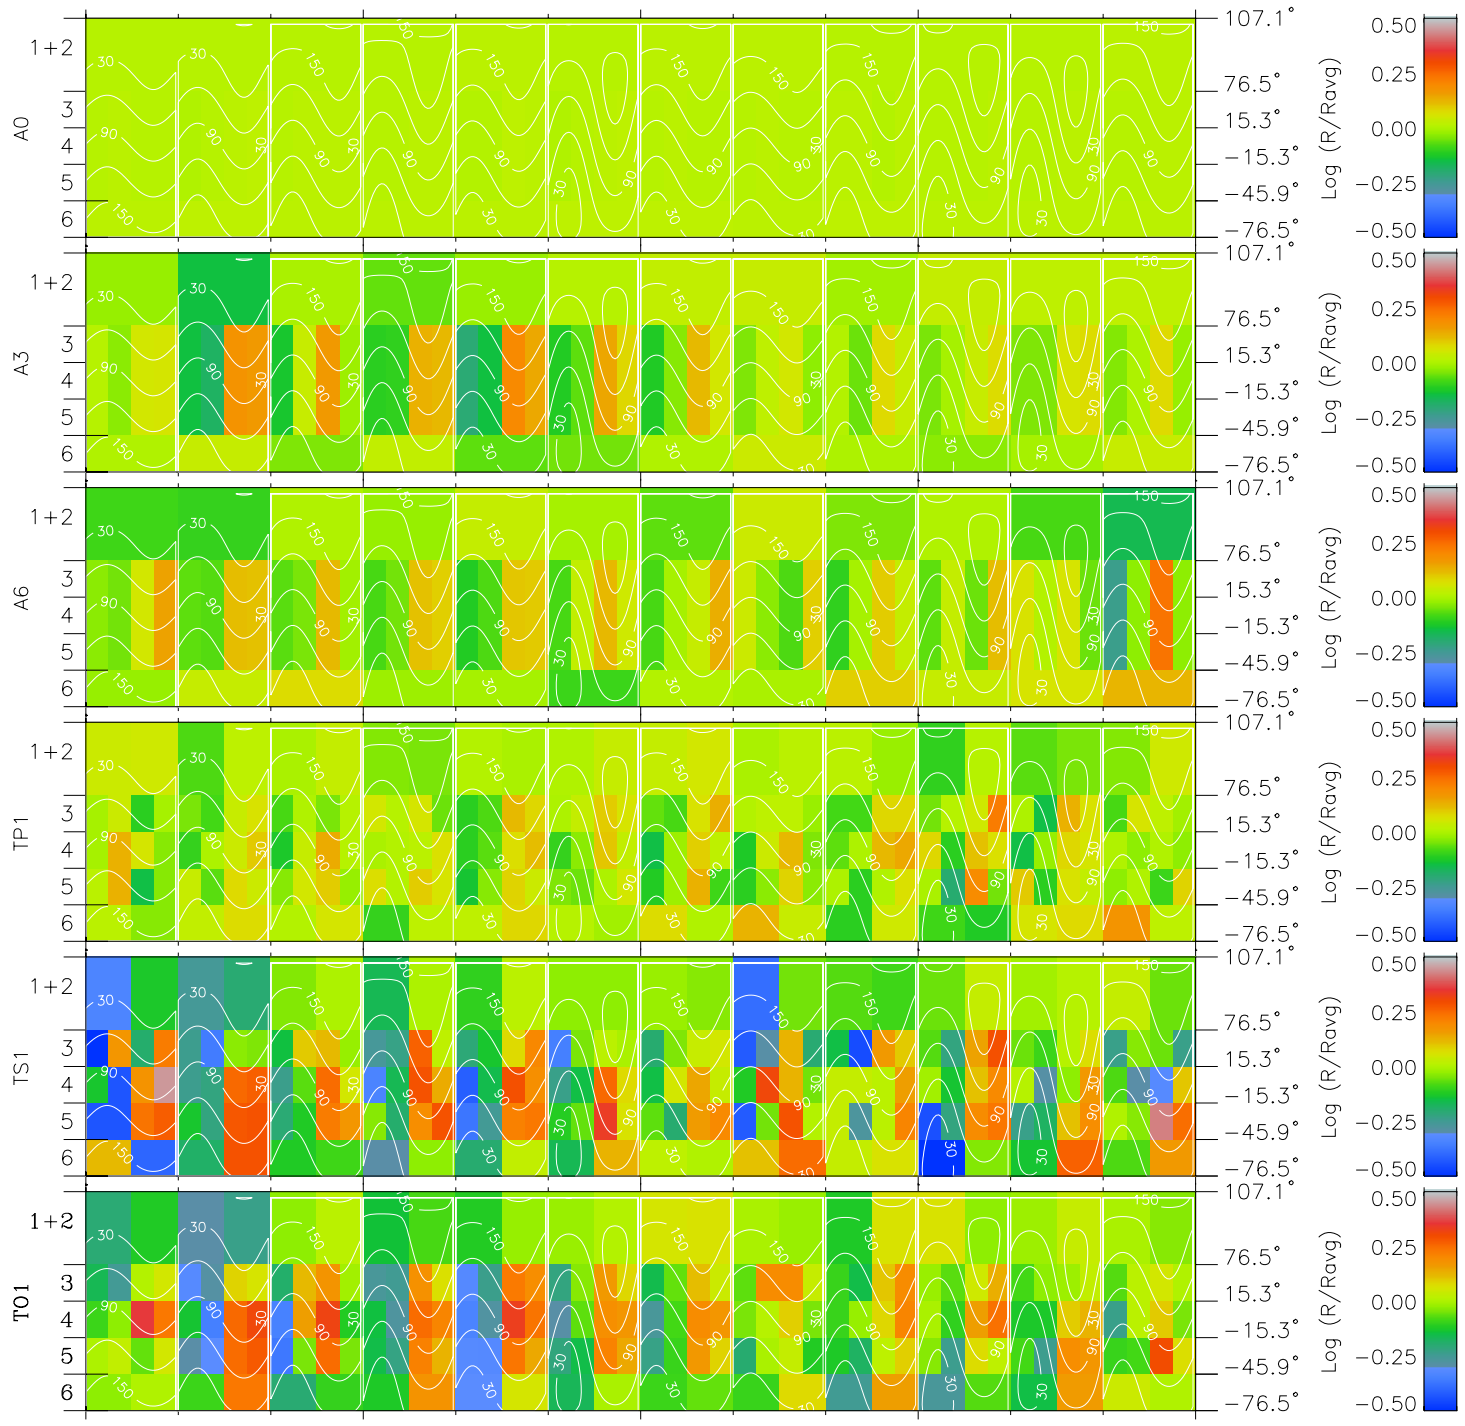

Galileo EPD Real Time All-Sky Anisotropies 97207

Software Version: RTSKY_MEAN V 1.20
 Data Production: 06-03-00
 Plot Production: Sat Sep 15 17:19:34 2001
 Color File: wondr3
 Geofactor File: 1.1

00:00:00 1997-207	207-06	207-12	207-18	00:00:00 1997-208	
+	+	+	+	+	
-133.24	-133.63	-134.00	-134.37	-134.73	X JSE(R _j)
5.90	5.54	5.18	4.83	4.47	Y JSE(R _j)
-0.97	-0.95	-0.93	-0.91	-0.89	Z JSE(R _j)

- ◇ = Jupiter look direction
- = Corotation look direction