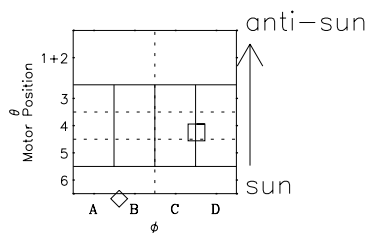

# Galileo EPD Real-Time Omni 97207

Software Version: RTLINE\_OMNI V 1.20  
Data Production: 06-03-00  
Plot Production: Sat Sep 15 17:21:29 2001

- ◇ = Jupiter look direction
- = Corotation look direction