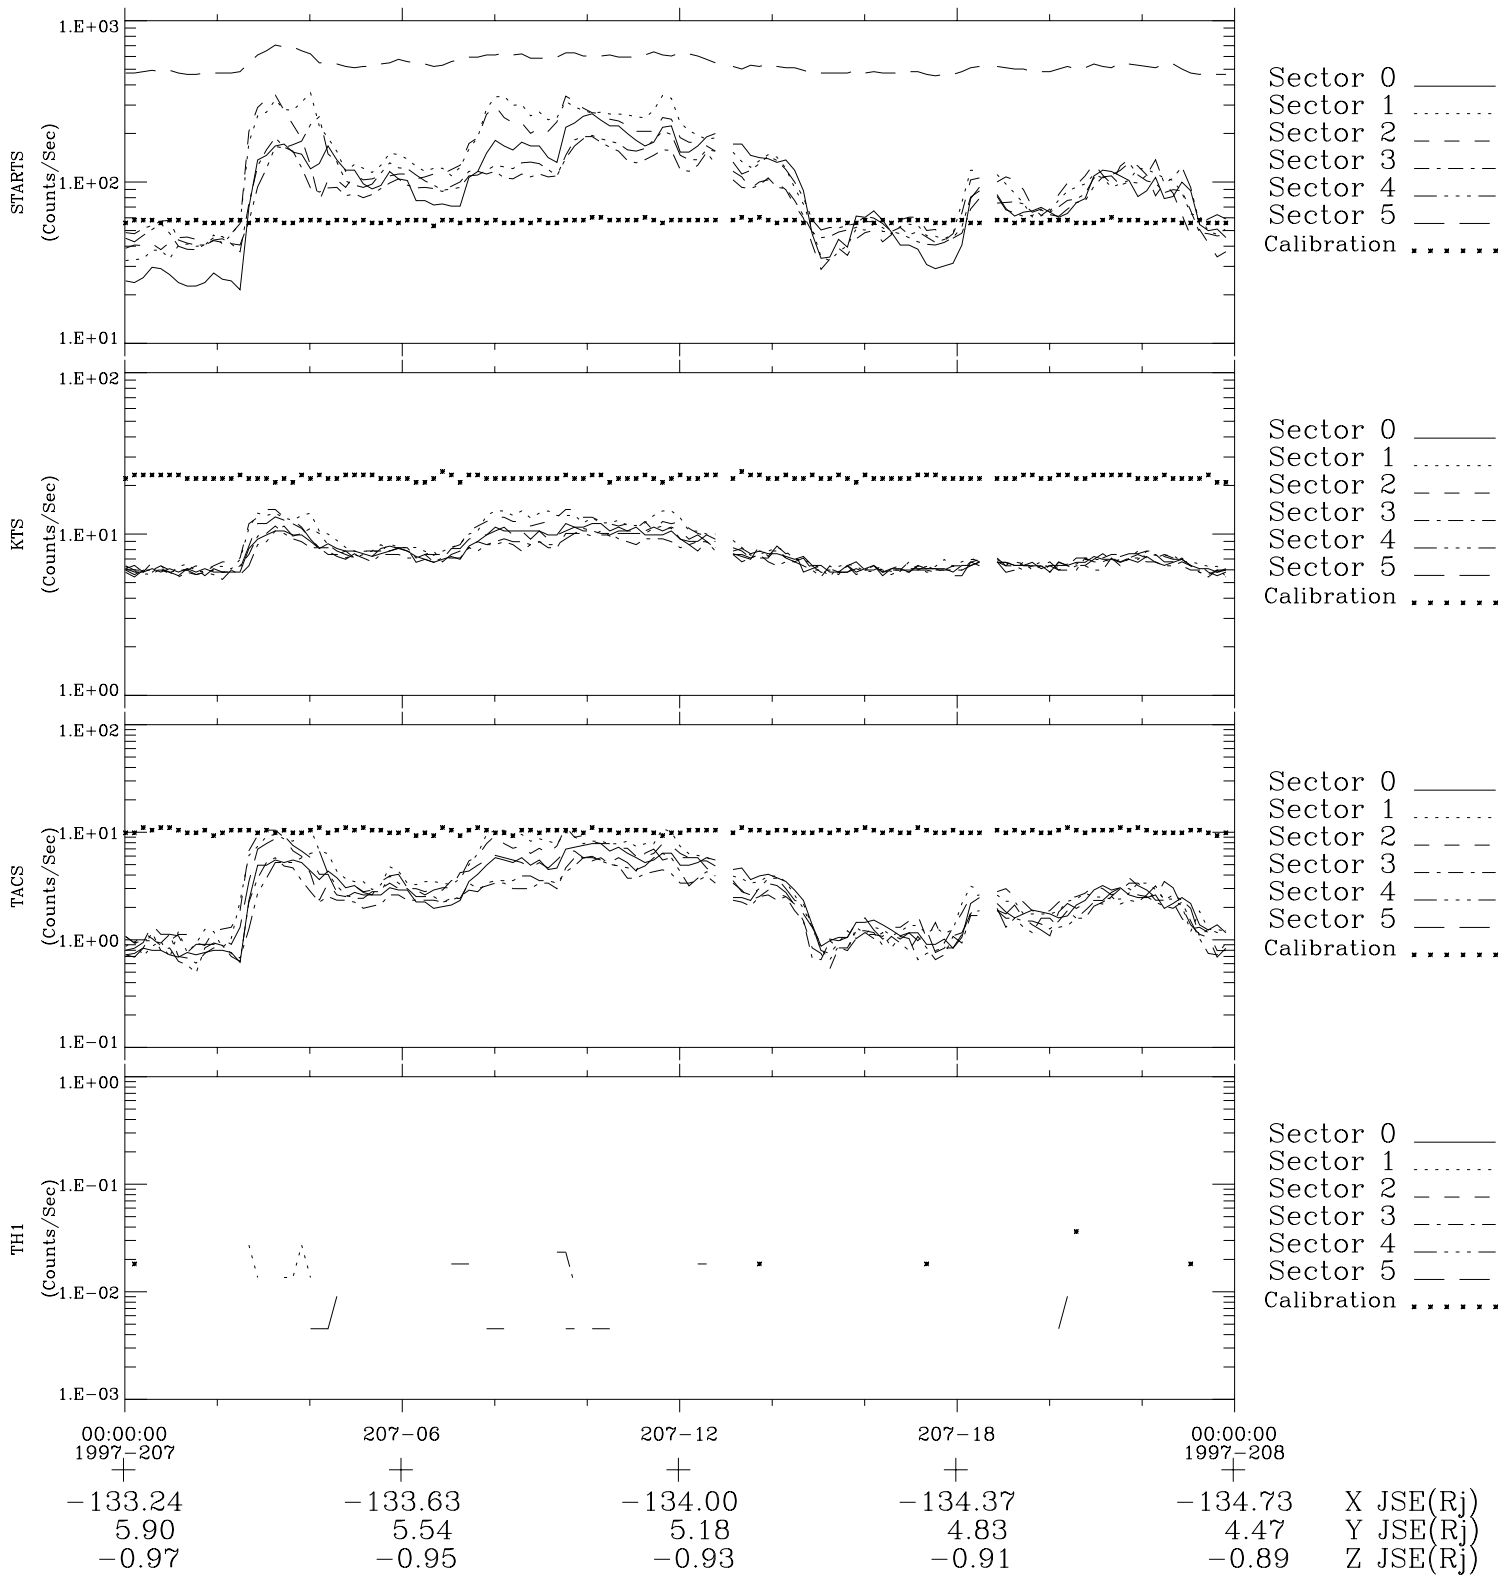

Galileo EPD Real-Time Six-Sector 97207

Software Version: RTLINE_R6 V 1.20
Data Production: 06-03-00
Plot Production: Sat Sep 15 17:21:38 2001

◇ = Jupiter look direction
□ = Corotation look direction