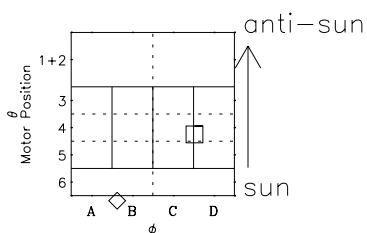

Galileo EPD Real-Time Six-Sector 97207

Software Version: RTLINE_R6 V 1.20
Data Production: 06-03-00
Plot Production: Sat Sep 15 17:21:38 2001

◇ = Jupiter look direction
□ = Corotation look direction