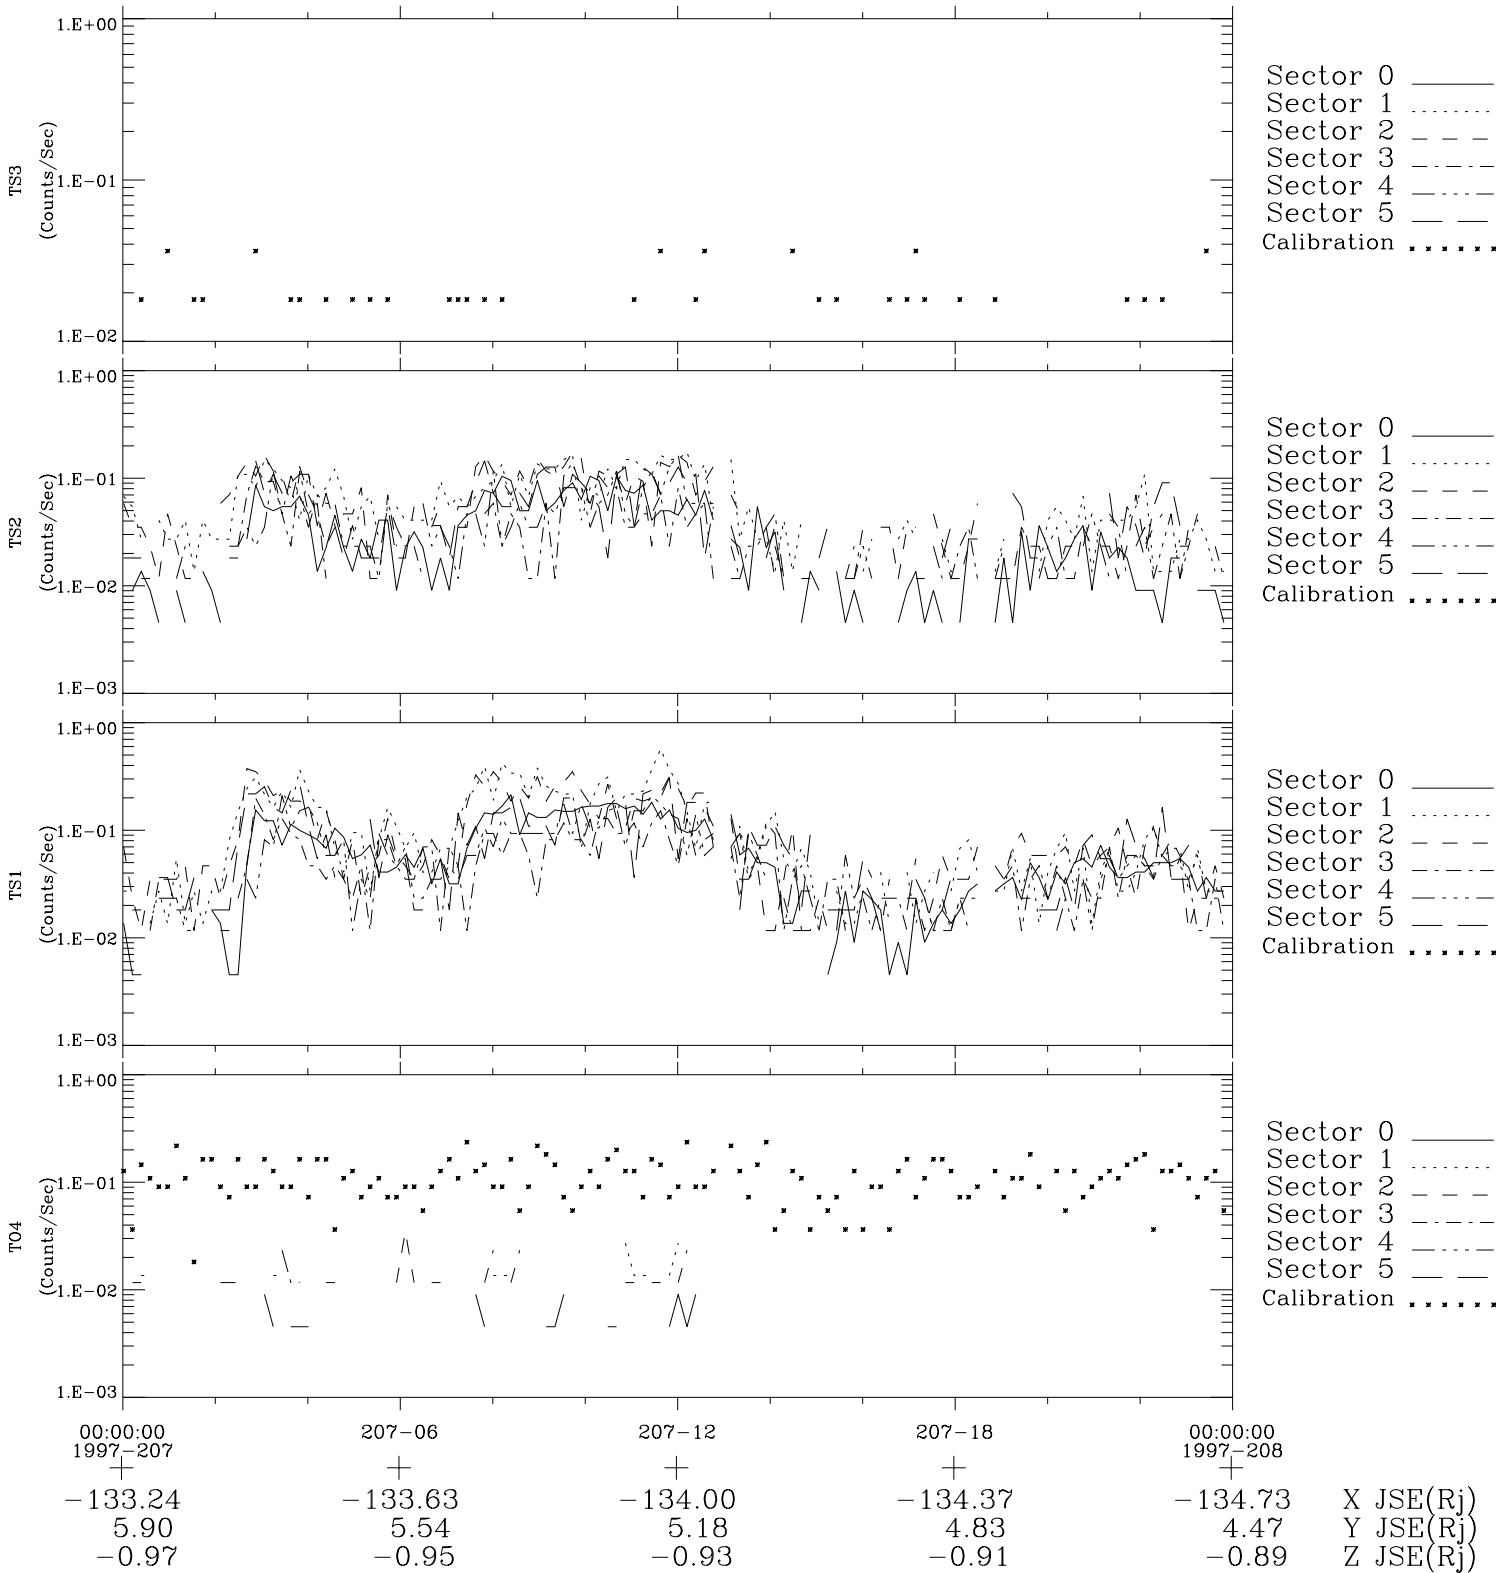

Galileo EPD Real-Time Six-Sector 97207

Software Version: RTLINE_R6 V 1.20
Data Production: 06-03-00
Plot Production: Sat Sep 15 17:21:37 2001

◇ = Jupiter look direction
□ = Corotation look direction