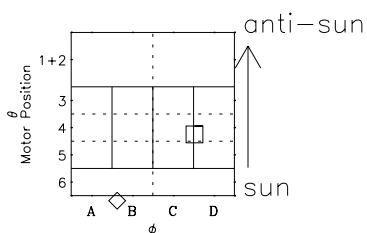

Galileo EPD Real-Time Six-Sector 97207

Software Version: RTLINE_R6 V 1.20
Data Production: 06-03-00
Plot Production: Sat Sep 15 17:21:37 2001

◇ = Jupiter look direction
□ = Corotation look direction