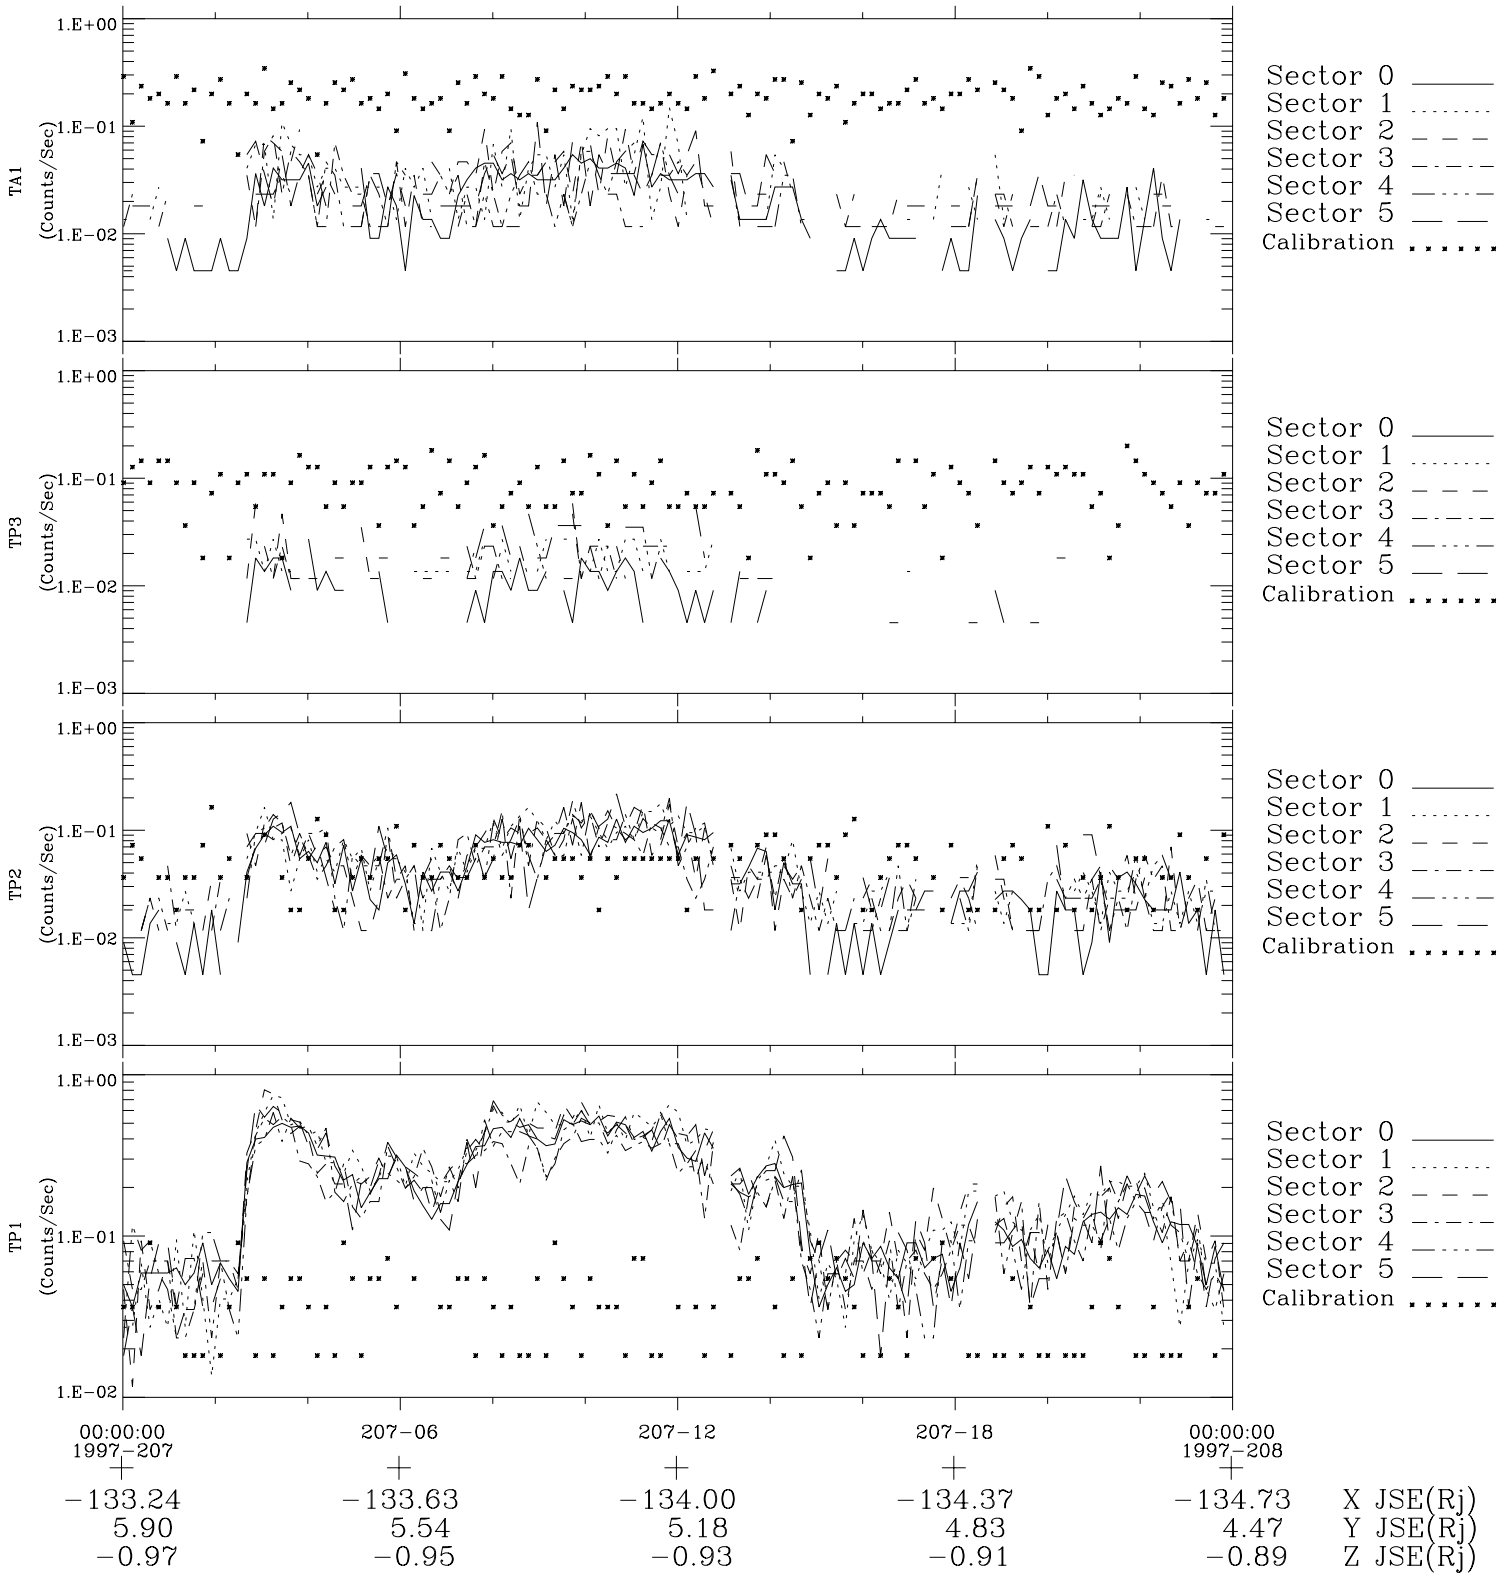

Galileo EPD Real-Time Six-Sector 97207

Software Version: RTLINE_R6 V 1.20
Data Production: 06-03-00
Plot Production: Sat Sep 15 17:21:36 2001

◇ = Jupiter look direction
□ = Corotation look direction