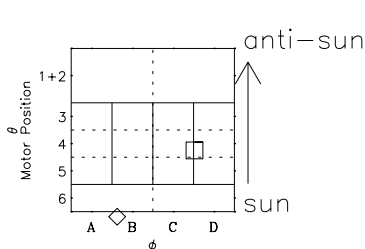

Galileo EPD Real-Time Six-Sector 97207

Software Version: RTLINE_R6 V 1.20
Data Production: 06-03-00
Plot Production: Sat Sep 15 17:21:36 2001

◇ = Jupiter look direction
□ = Corotation look direction