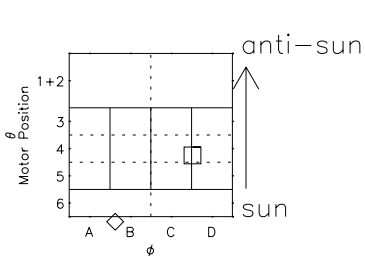

Galileo EPD Real Elevation Anisotropies 97207

Software Version: RTELEV_MEAN V 1.20
 Data Production: 06-03-00
 Plot Production: Sat Sep 15 17:20:24 2001
 Color File: wondr3
 Geofactor File: 1.1

- ◇ = Jupiter look direction
- = Corotation look direction