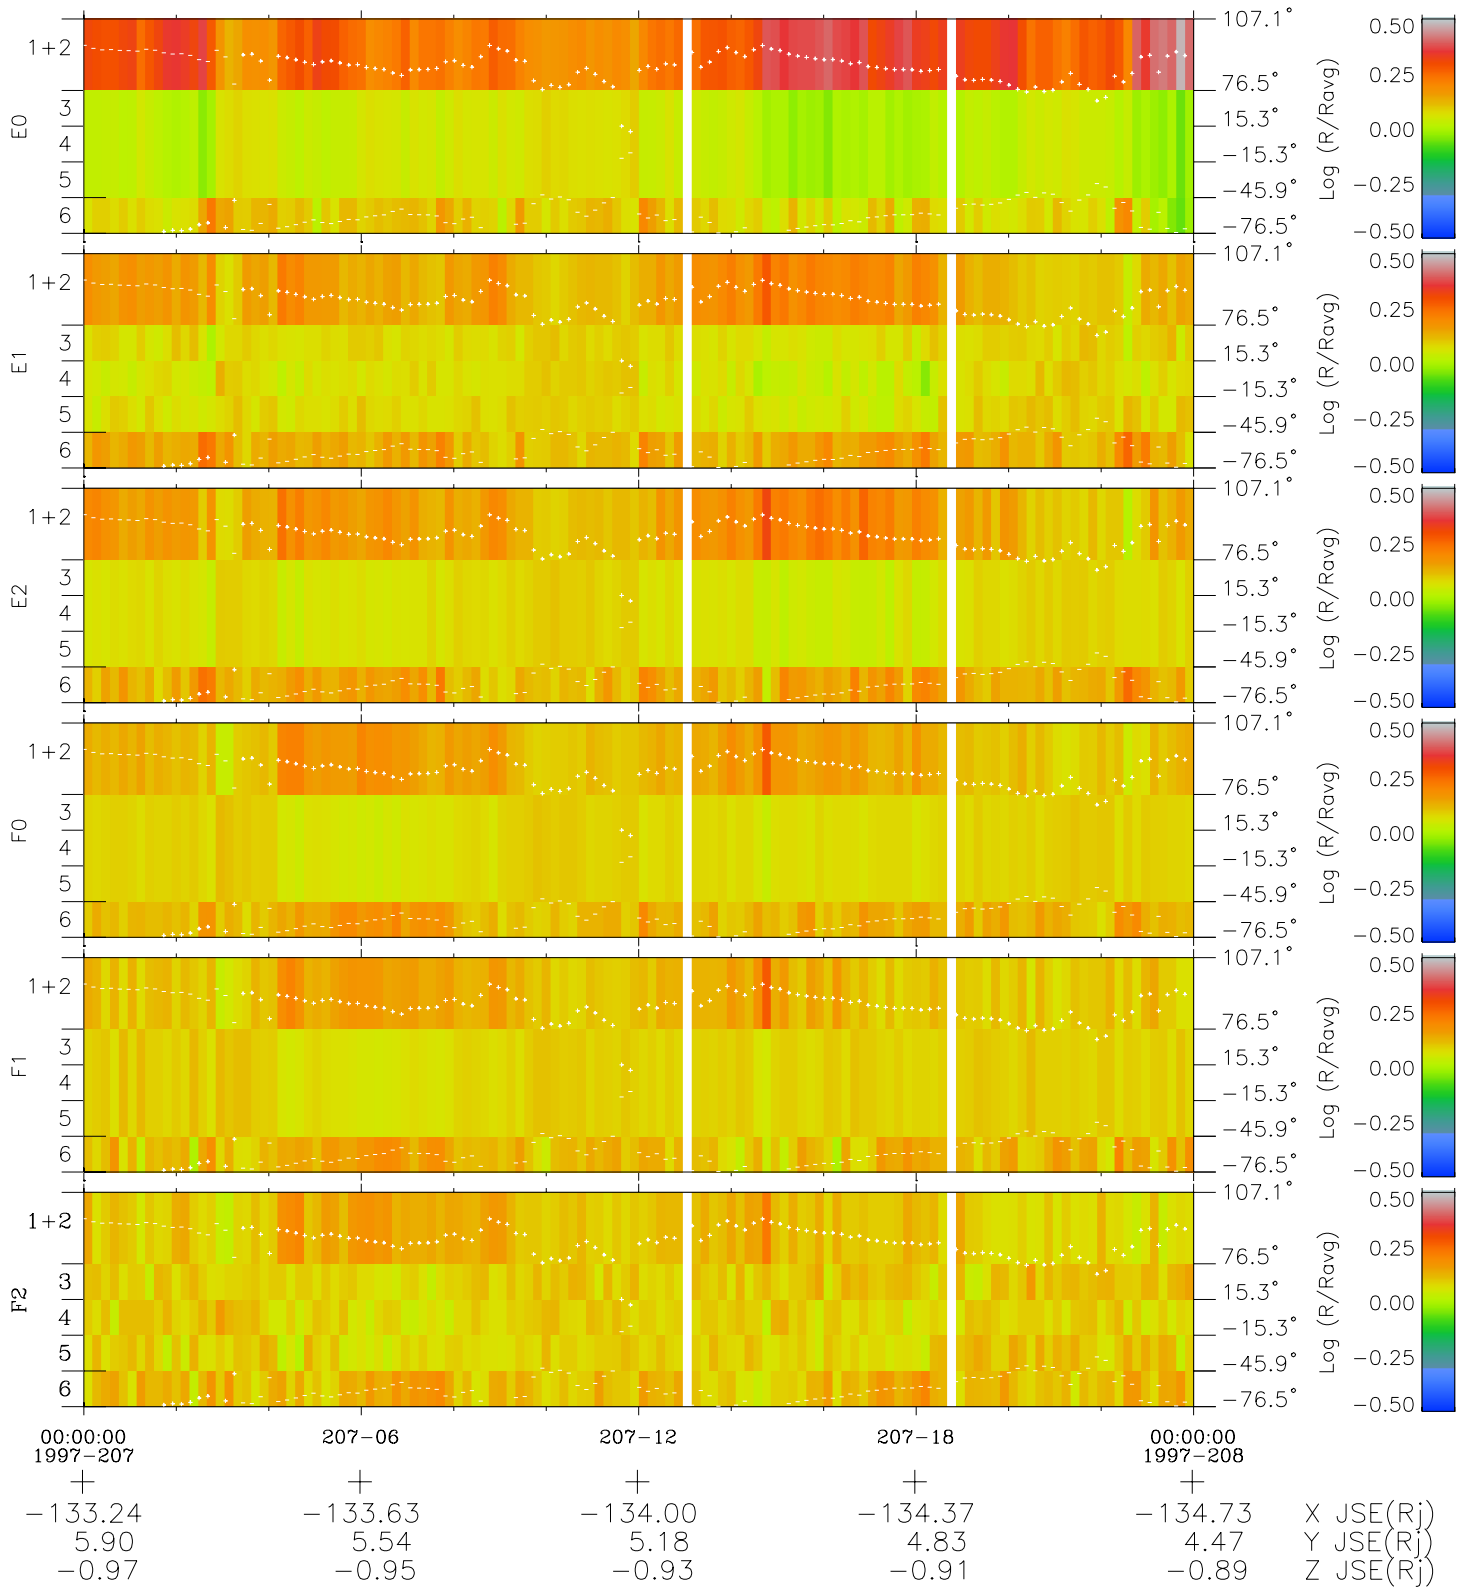

Galileo EPD Real Elevation Anisotropies 97207

Software Version: RTELEV_MEAN V 1.20
 Data Production: 06-03-00
 Plot Production: Sat Sep 15 17:20:24 2001
 Color File: wondr3
 Geofactor File: 1.1

- ◇ = Jupiter look direction
- = Corotation look direction