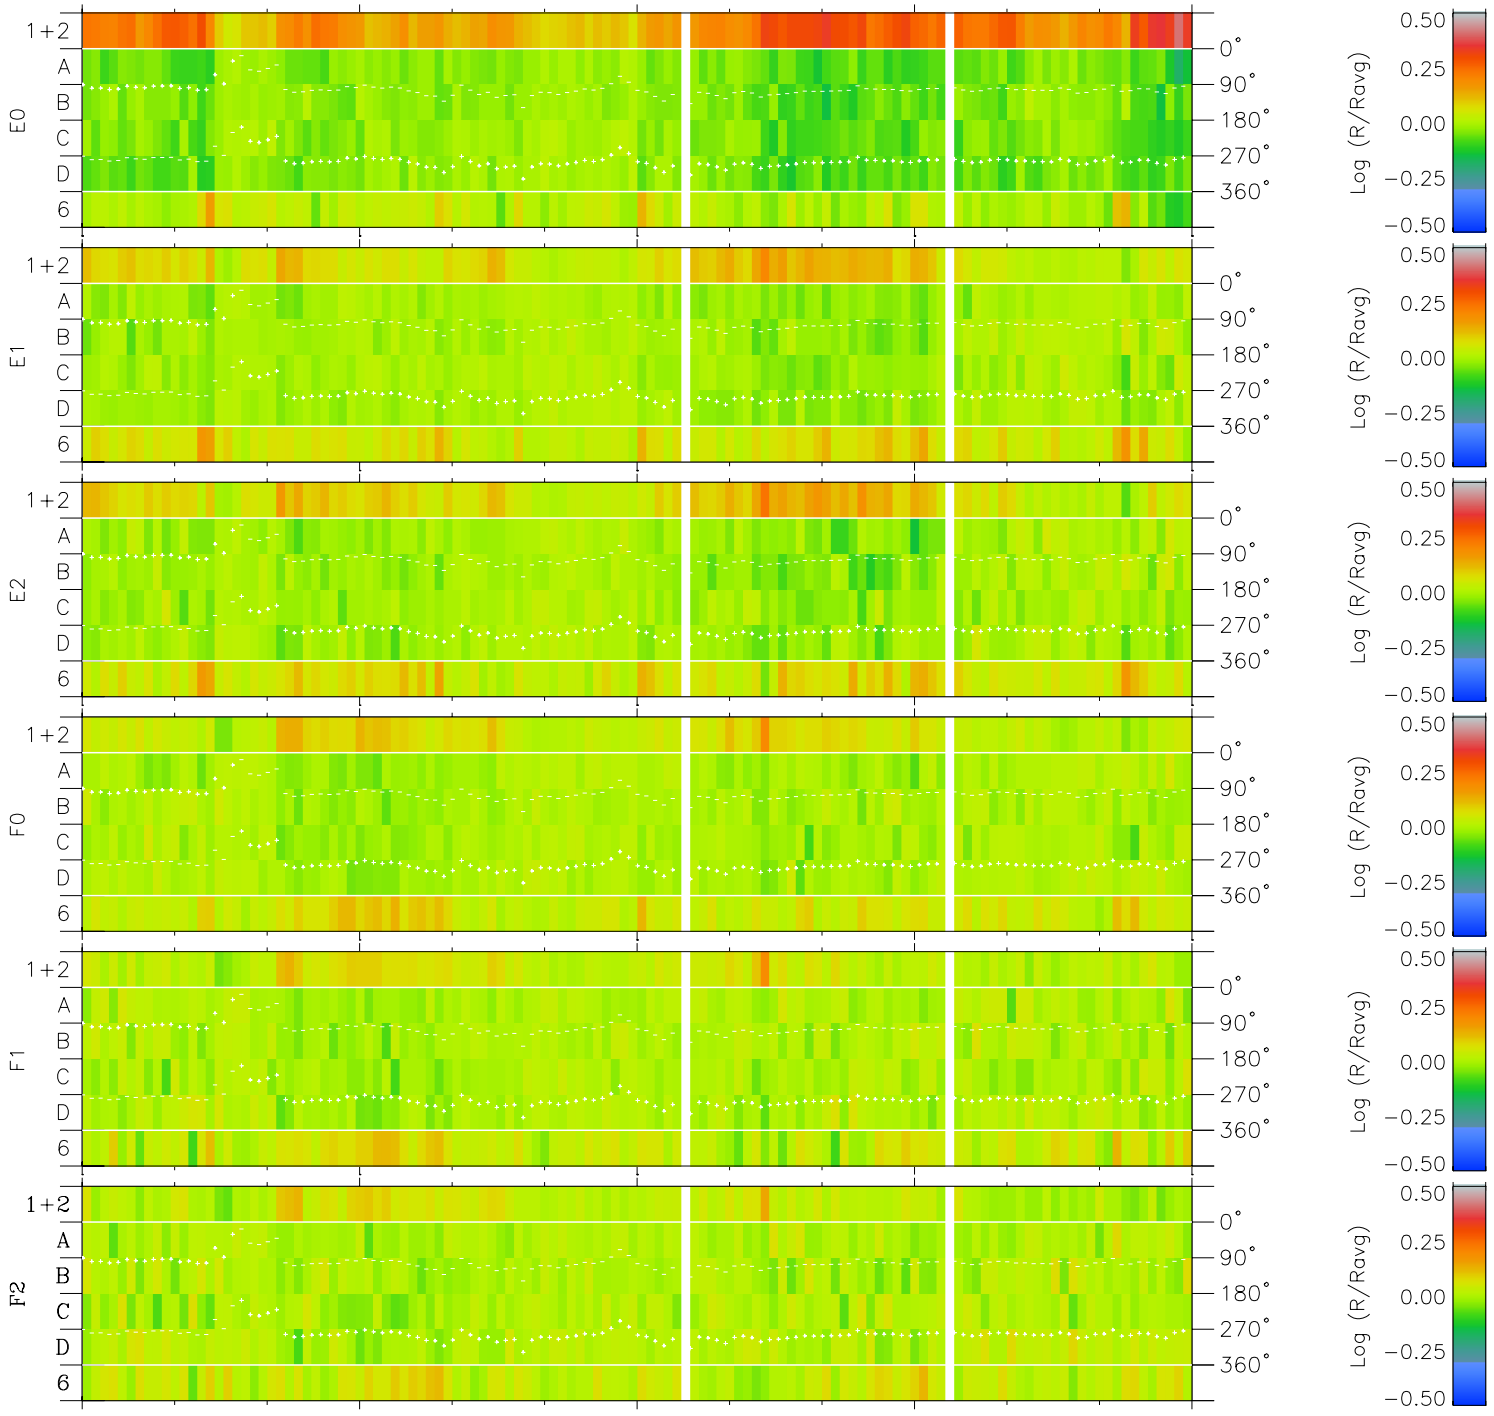

# Galileo EPD Real Time Azimuth Anisotropies 97207

Software Version: RTAZIM\_MEAN V 1.20  
 Data Production: 06-03-00  
 Plot Production: Sat Sep 15 17:21:00 2001  
 Color File: wondr3  
 Geofactor File: 1.1

00:00:00 1997-207	207-06	207-12	207-18	00:00:00 1997-208	
+	+	+	+	+	X JSE(R <sub>j</sub> )
-133.24	-133.63	-134.00	-134.37	-134.73	Y JSE(R <sub>j</sub> )
5.90	5.54	5.18	4.83	4.47	Z JSE(R <sub>j</sub> )
-0.97	-0.95	-0.93	-0.91	-0.89	

◇ = Jupiter look direction  
 □ = Corotation look direction