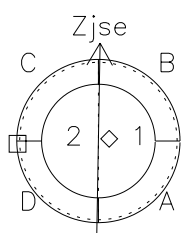

Galileo EPD Real Time Azimuth Anisotropies 97207

Software Version: RTAZIM_MEAN V 1.20
 Data Production: 06-03-00
 Plot Production: Sat Sep 15 17:20:55 2001
 Color File: wondr3
 Geofactor File: 1.1

| 00:00:00 1997-207 | 207-06 | 207-12 | 207-18 | 00:00:00 1997-208 | |
|----------------------|---------|---------|---------|----------------------|------------------------|
| + | + | + | + | + | X JSE(R _j) |
| -133.24 | -133.63 | -134.00 | -134.37 | -134.73 | Y JSE(R _j) |
| 5.90 | 5.54 | 5.18 | 4.83 | 4.47 | Z JSE(R _j) |
| -0.97 | -0.95 | -0.93 | -0.91 | -0.89 | |

◇ = Jupiter look direction
 □ = Corotation look direction