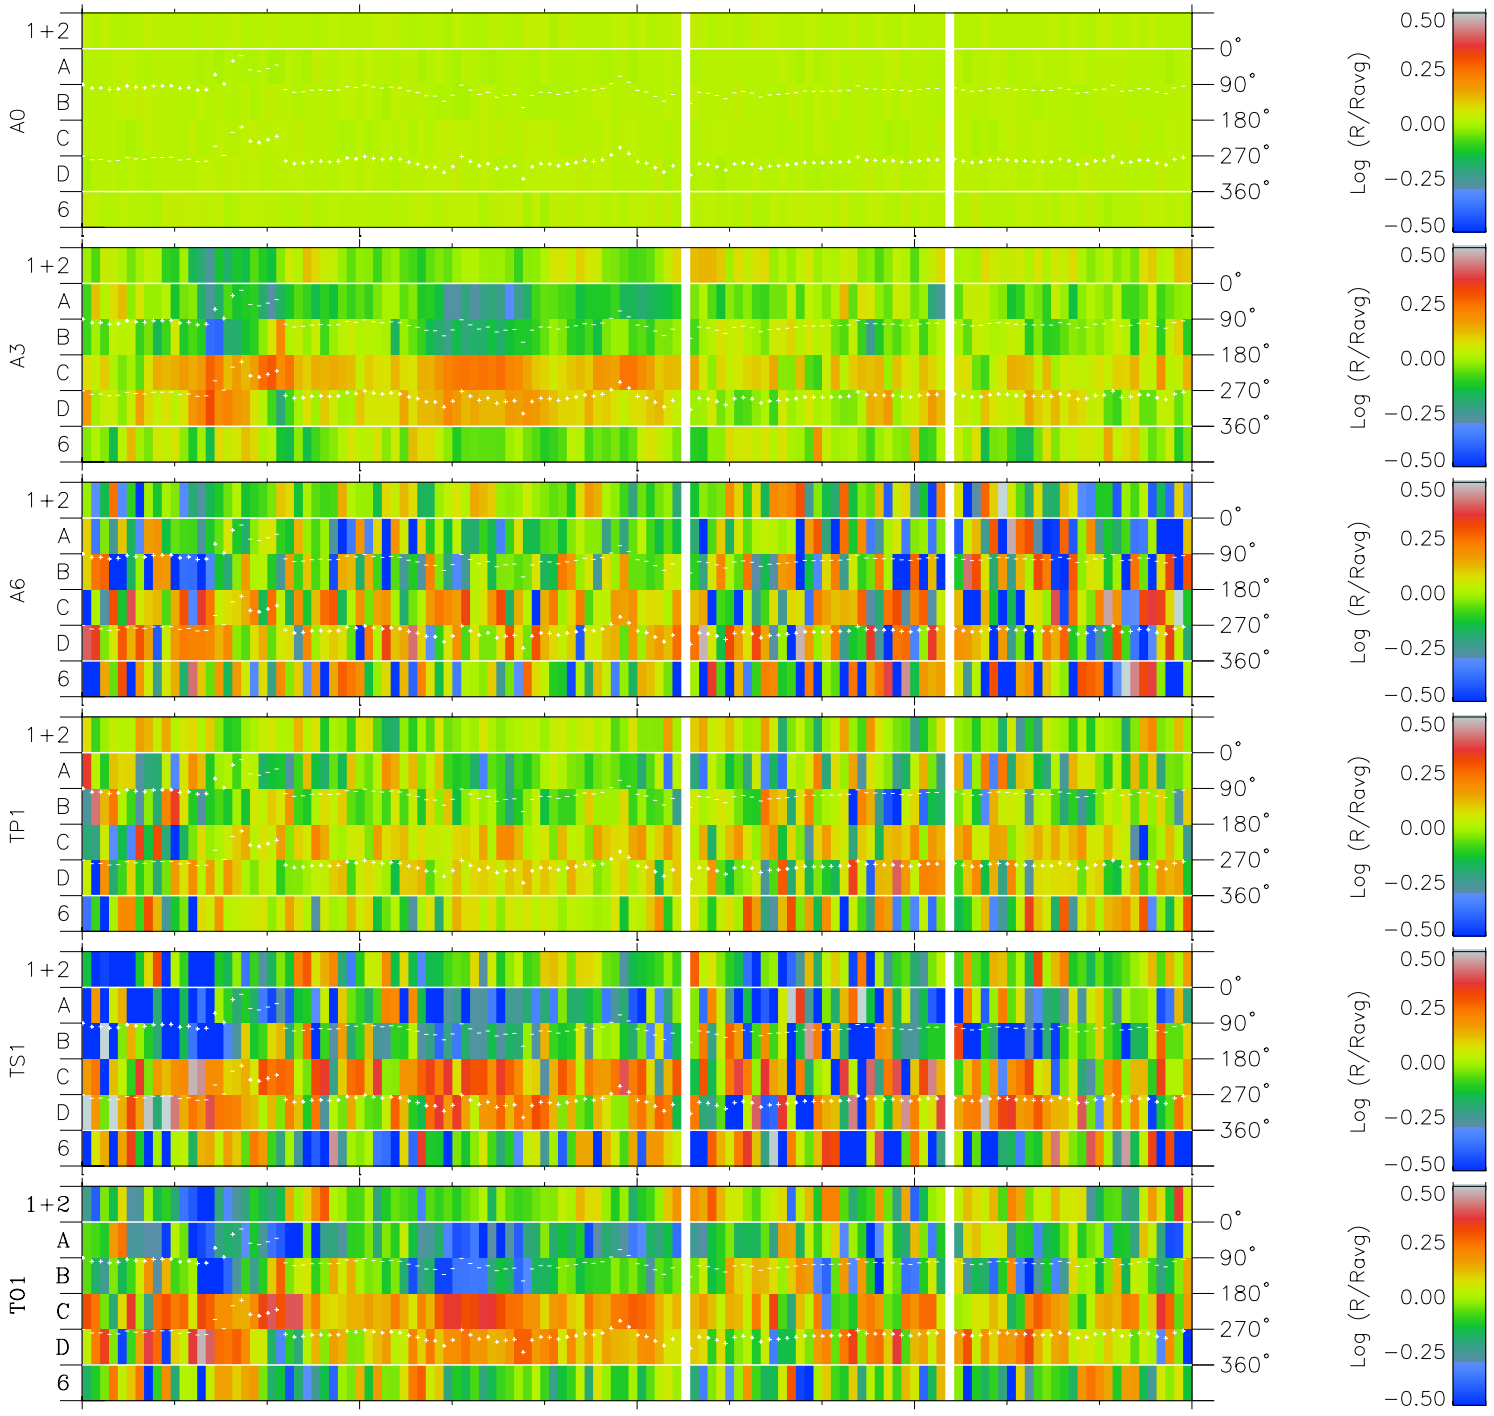

Galileo EPD Real Time Azimuth Anisotropies 97207

Software Version: RTAZIM_MEAN V 1.20
 Data Production: 06-03-00
 Plot Production: Sat Sep 15 17:20:55 2001
 Color File: wondr3
 Geofactor File: 1.1

| 00:00:00 1997-207 | 207-06 | 207-12 | 207-18 | 00:00:00 1997-208 | |
|----------------------|---------|---------|---------|----------------------|------------------------|
| + | + | + | + | + | X JSE(R _j) |
| -133.24 | -133.63 | -134.00 | -134.37 | -134.73 | Y JSE(R _j) |
| 5.90 | 5.54 | 5.18 | 4.83 | 4.47 | Z JSE(R _j) |
| -0.97 | -0.95 | -0.93 | -0.91 | -0.89 | |

◇ = Jupiter look direction
 □ = Corotation look direction