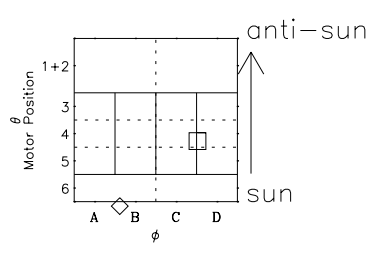

Galileo EPD Real Time Omni Spectrum 97206

Software Version: RTSPEC_OMNI V 1.20
 Data Production: 06-03-00
 Plot Production: Sat Sep 15 17:11:11 2001
 Color File: wondr3
 Geofactor File: 1.1

◇ = Jupiter look direction
 □ = Corotation look direction