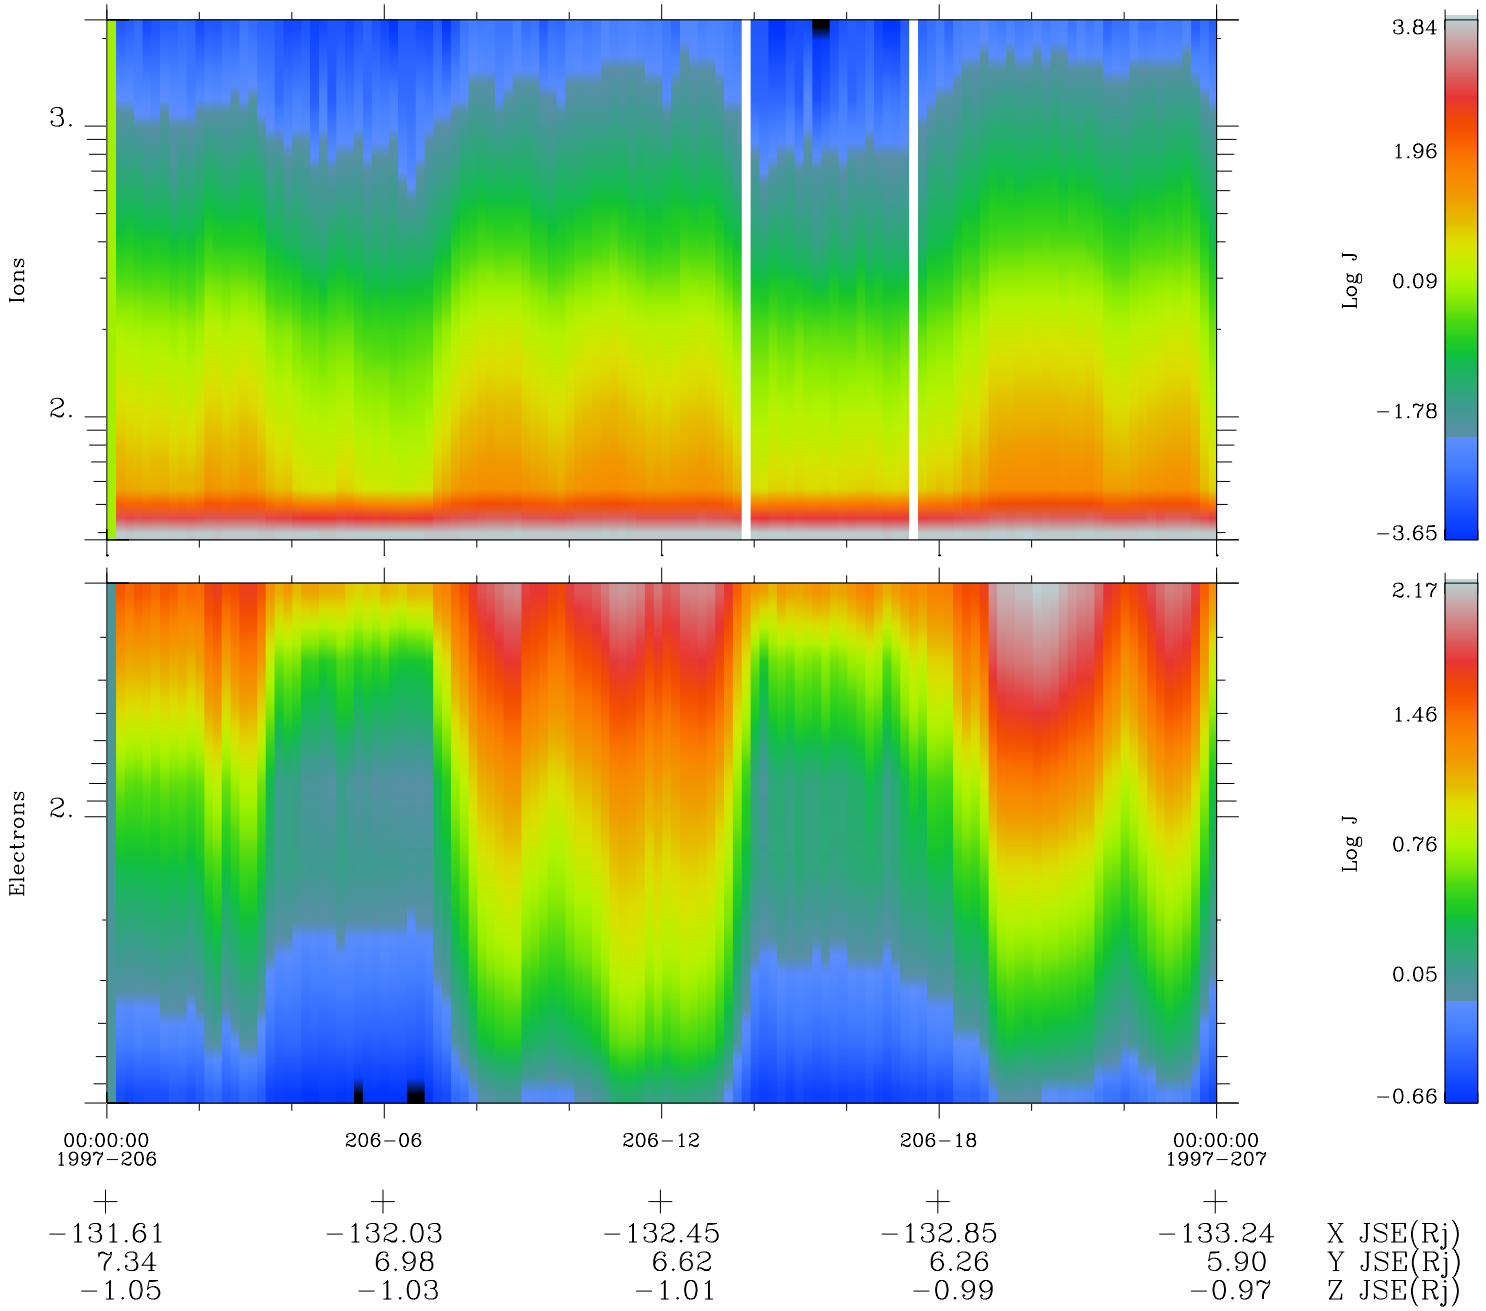

Galileo EPD Real Time Omni Spectrum 97206

Software Version: RTSPEC_OMNI V 1.20
 Data Production: 06-03-00
 Plot Production: Sat Sep 15 17:11:11 2001
 Color File: wondr3
 Geofactor File: 1.1

◇ = Jupiter look direction
 □ = Corotation look direction