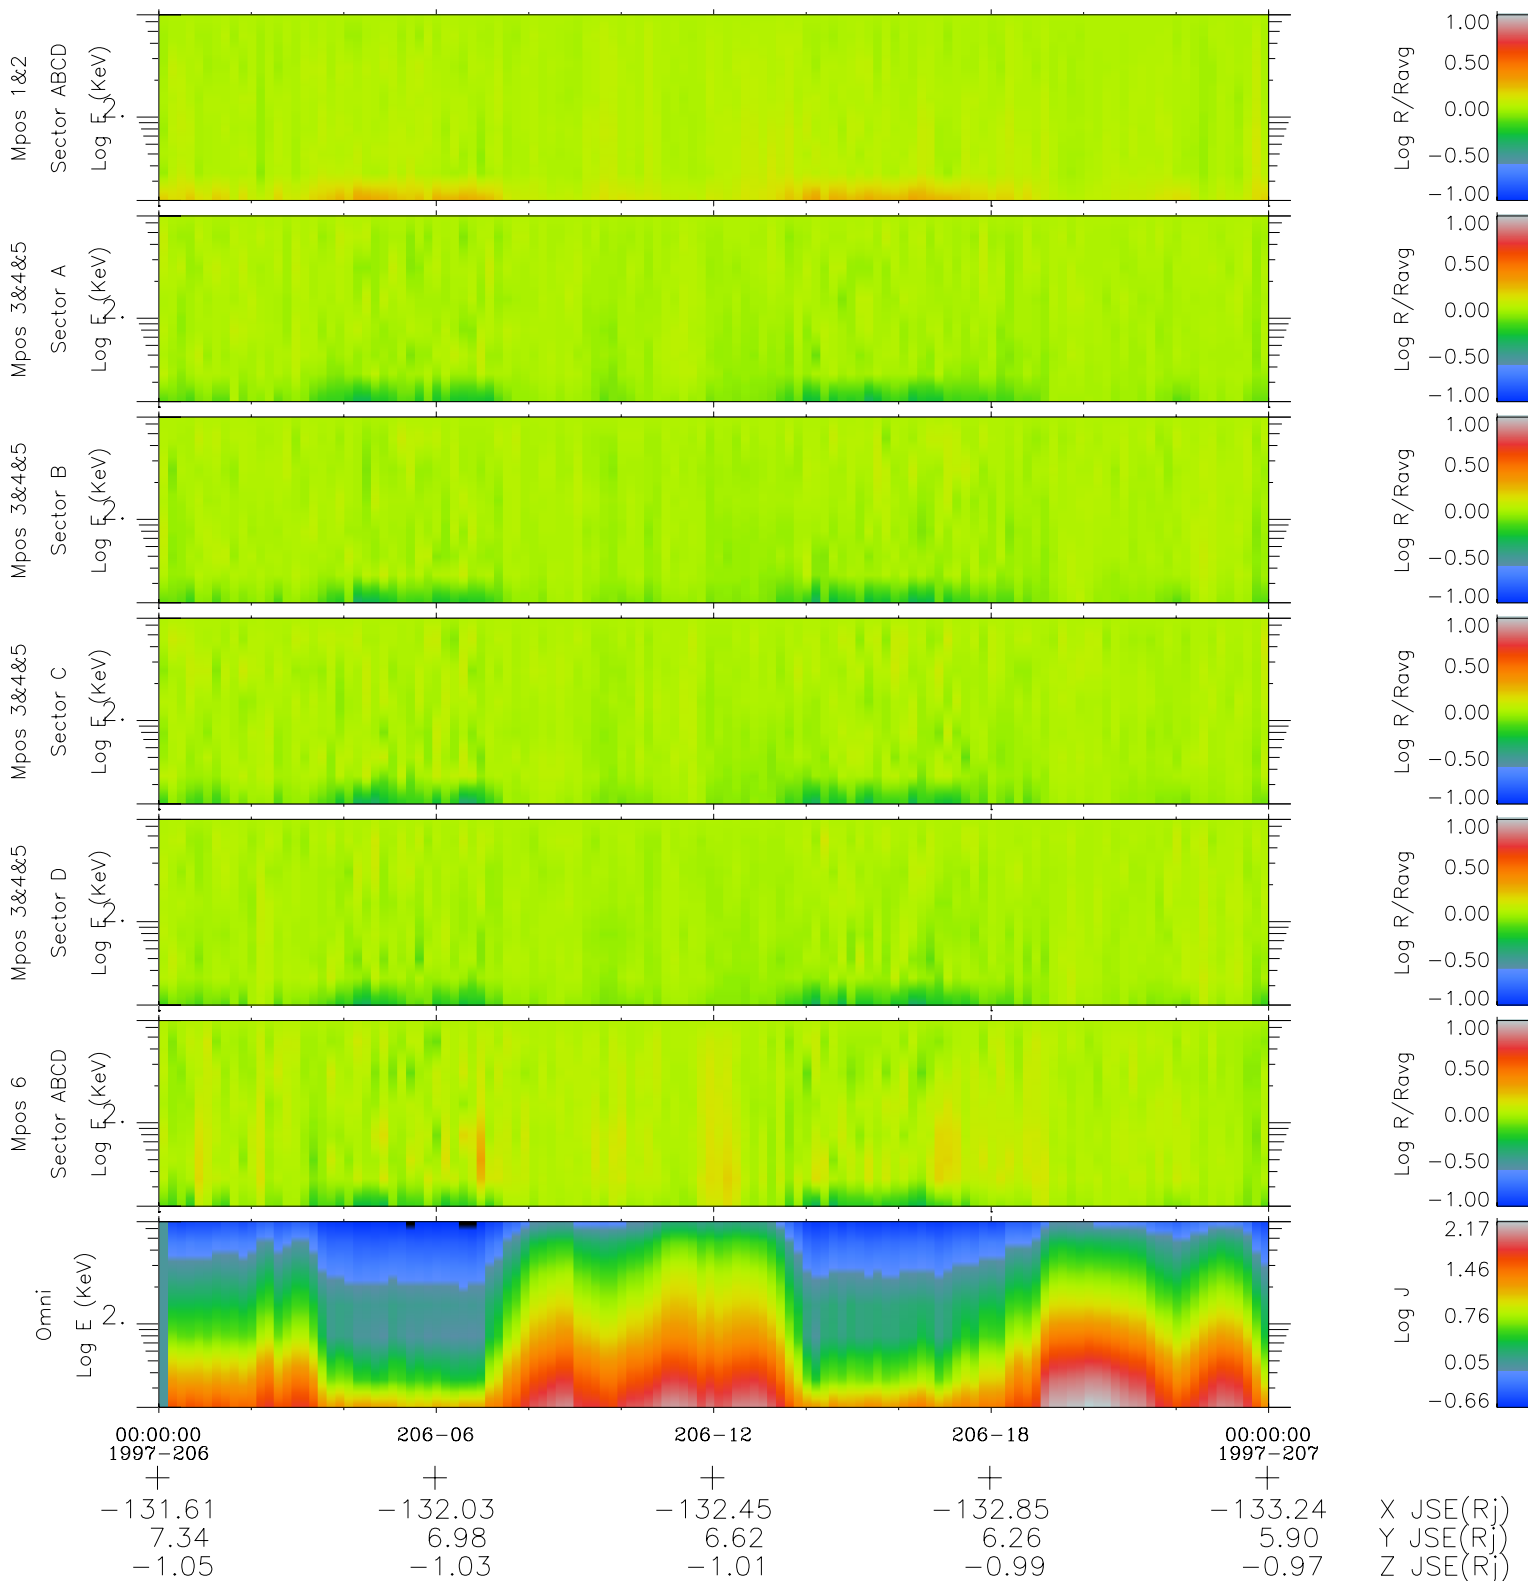

Galileo EPD Real Time R6 Electrons Spectra 97206

Software Version: RTSPEC_R6 V 1.20
 Data Production: 06-03-00
 Plot Production: Sat Sep 15 17:11:05 2001
 Color File: wondr3
 Geofactor File: 1.1

- ◇ = Jupiter look direction
- = Corotation look direction