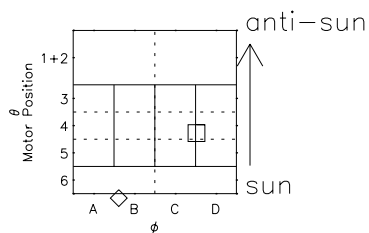

Galileo EPD Real Time R6 Electrons Spectra 97206

Software Version: RTSPEC_R6 V 1.20
 Data Production: 06-03-00
 Plot Production: Sat Sep 15 17:11:05 2001
 Color File: wondr3
 Geofactor File: 1.1

- ◇ = Jupiter look direction
- = Corotation look direction