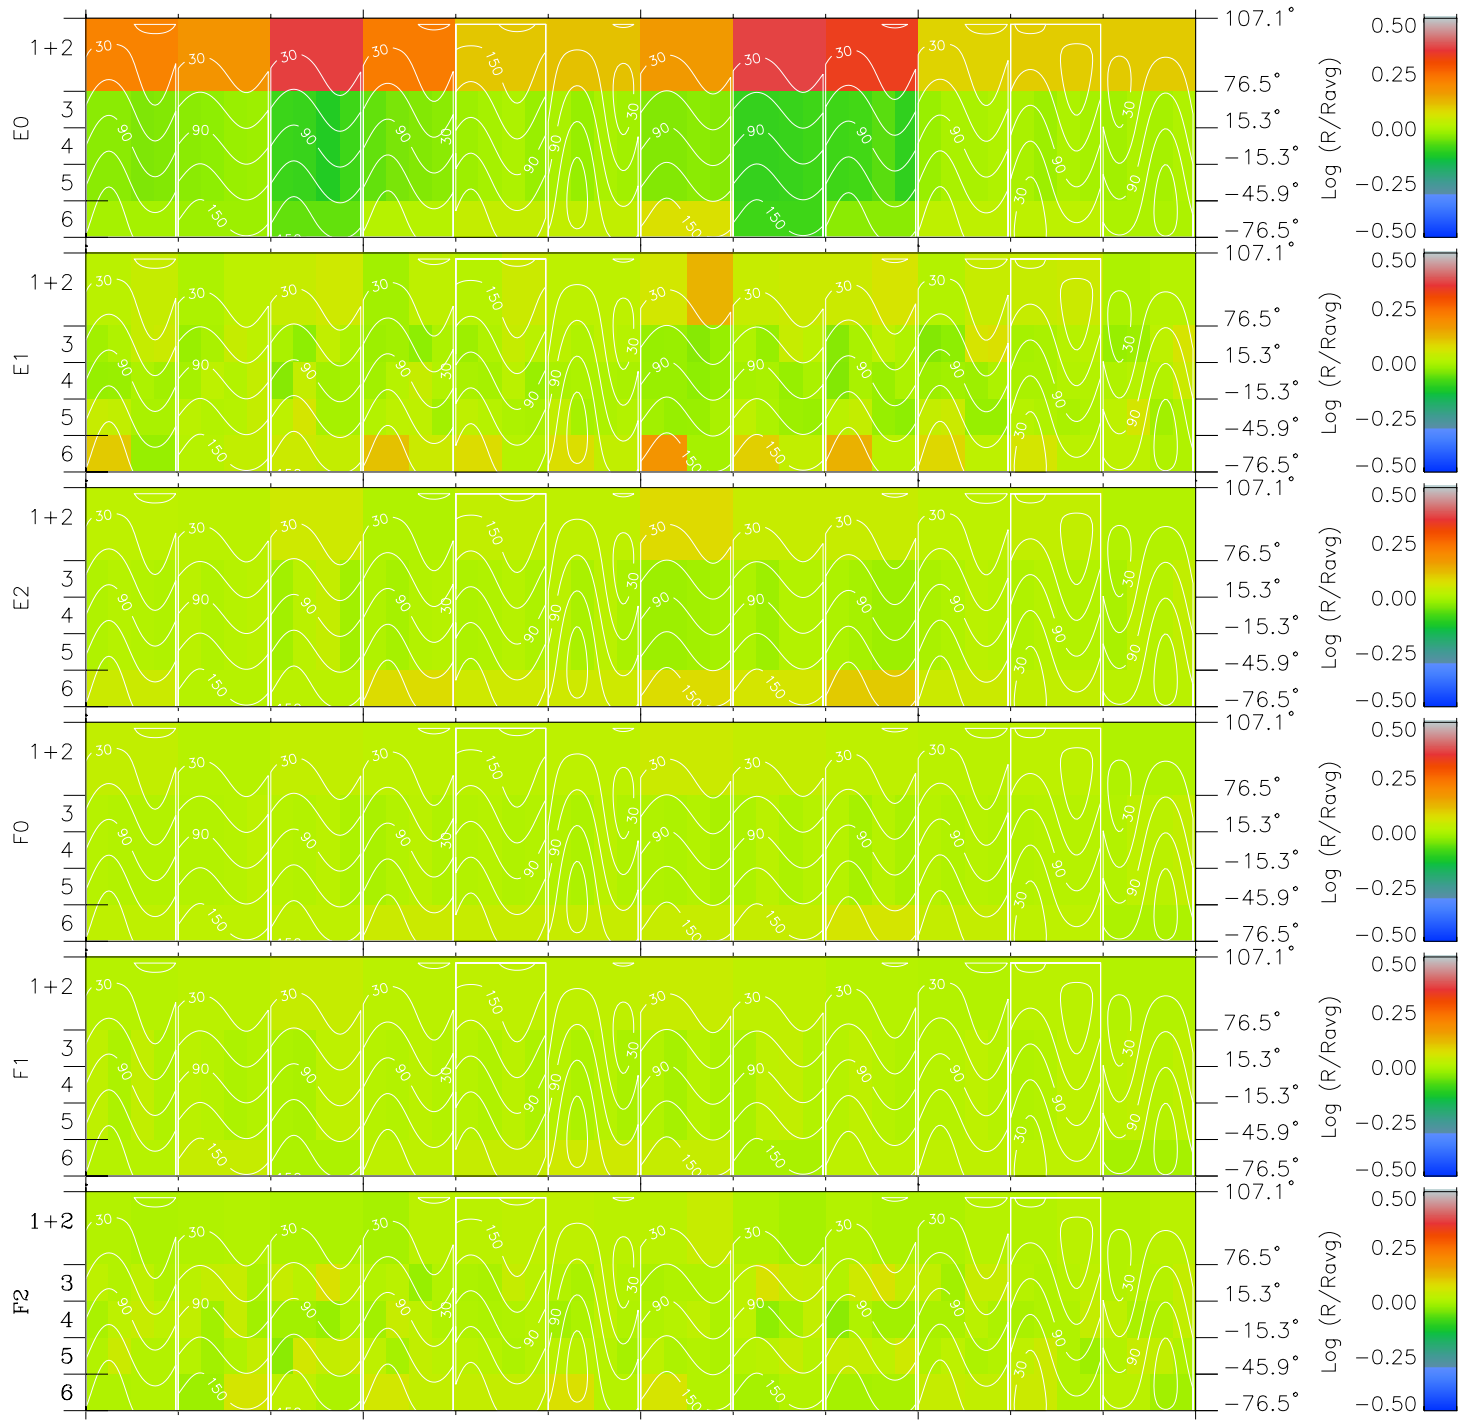

Galileo EPD Real Time All-Sky Anisotropies 97206

Software Version: RTSKY_MEAN V 1.20
 Data Production: 06-03-00
 Plot Production: Sat Sep 15 17:11:26 2001
 Color File: wondr3
 Geofactor File: 1.1

00:00:00 1997-206	206-06	206-12	206-18	00:00:00 1997-207	X JSE(R _j)
+ -131.61	+ -132.03	+ -132.45	+ -132.85	+ -133.24	X JSE(R _j)
7.34	6.98	6.62	6.26	5.90	Y JSE(R _j)
-1.05	-1.03	-1.01	-0.99	-0.97	Z JSE(R _j)

- ◇ = Jupiter look direction
- = Corotation look direction