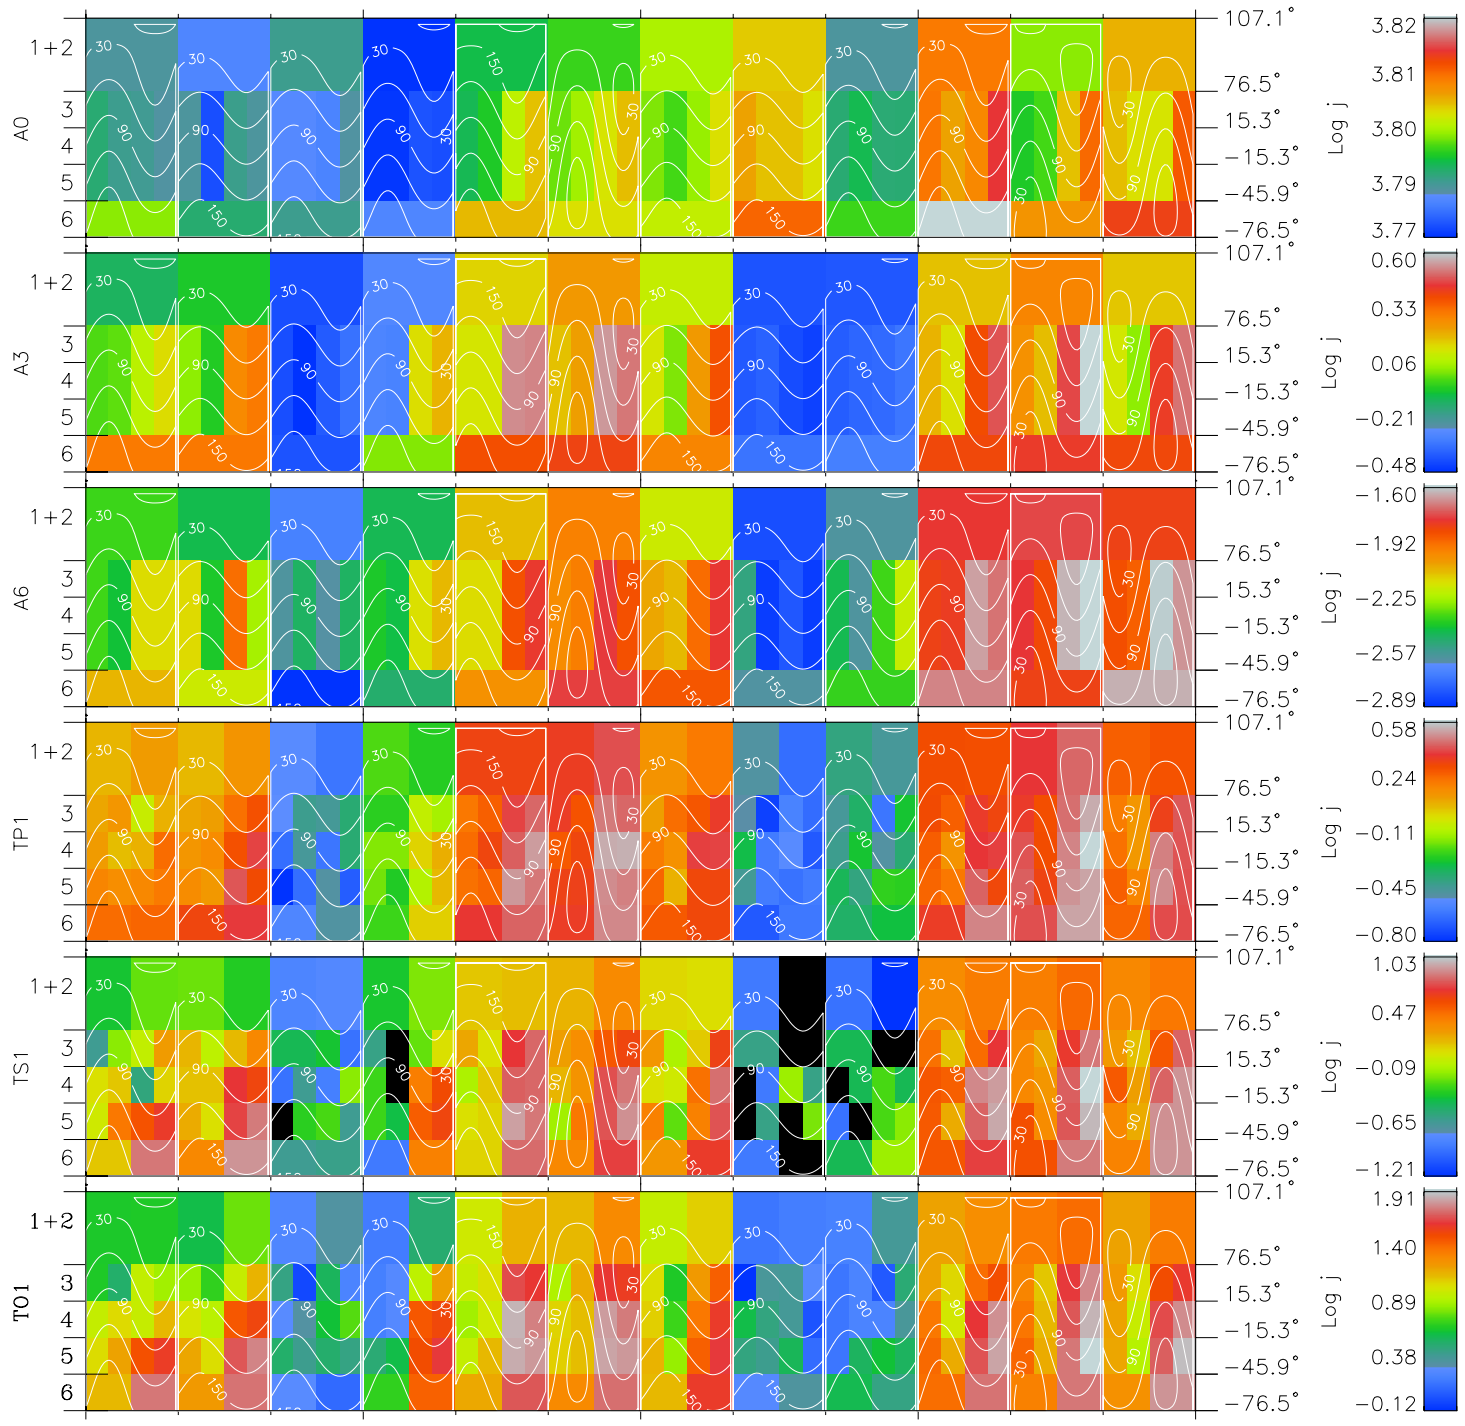

# Galileo EPD Real Time All-Sky Anisotropies 97206

Software Version: RTSKY\_FLUX V 1.20  
Data Production: 06-03-00  
Plot Production: Sat Sep 15 17:11:34 2001  
Color File: wondr3  
Geofactor File: 1.1

00:00:00 1997-206	206-06	206-12	206-18	00:00:00 1997-207	X JSE(R <sub>j</sub> )
+ -131.61	+ -132.03	+ -132.45	+ -132.85	+ -133.24	Y JSE(R <sub>j</sub> )
7.34	6.98	6.62	6.26	5.90	Z JSE(R <sub>j</sub> )
-1.05	-1.03	-1.01	-0.99	-0.97	

◇ = Jupiter look direction  
□ = Corotation look direction