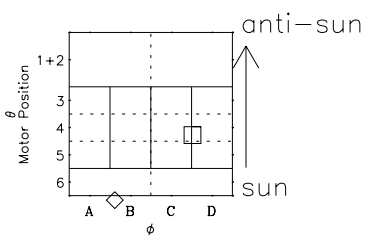

Galileo EPD Real-Time Six-Sector 97206

Software Version: RTLINE_R6 V 1.20
Data Production: 06-03-00
Plot Production: Sat Sep 15 17:13:23 2001

◇ = Jupiter look direction
□ = Corotation look direction