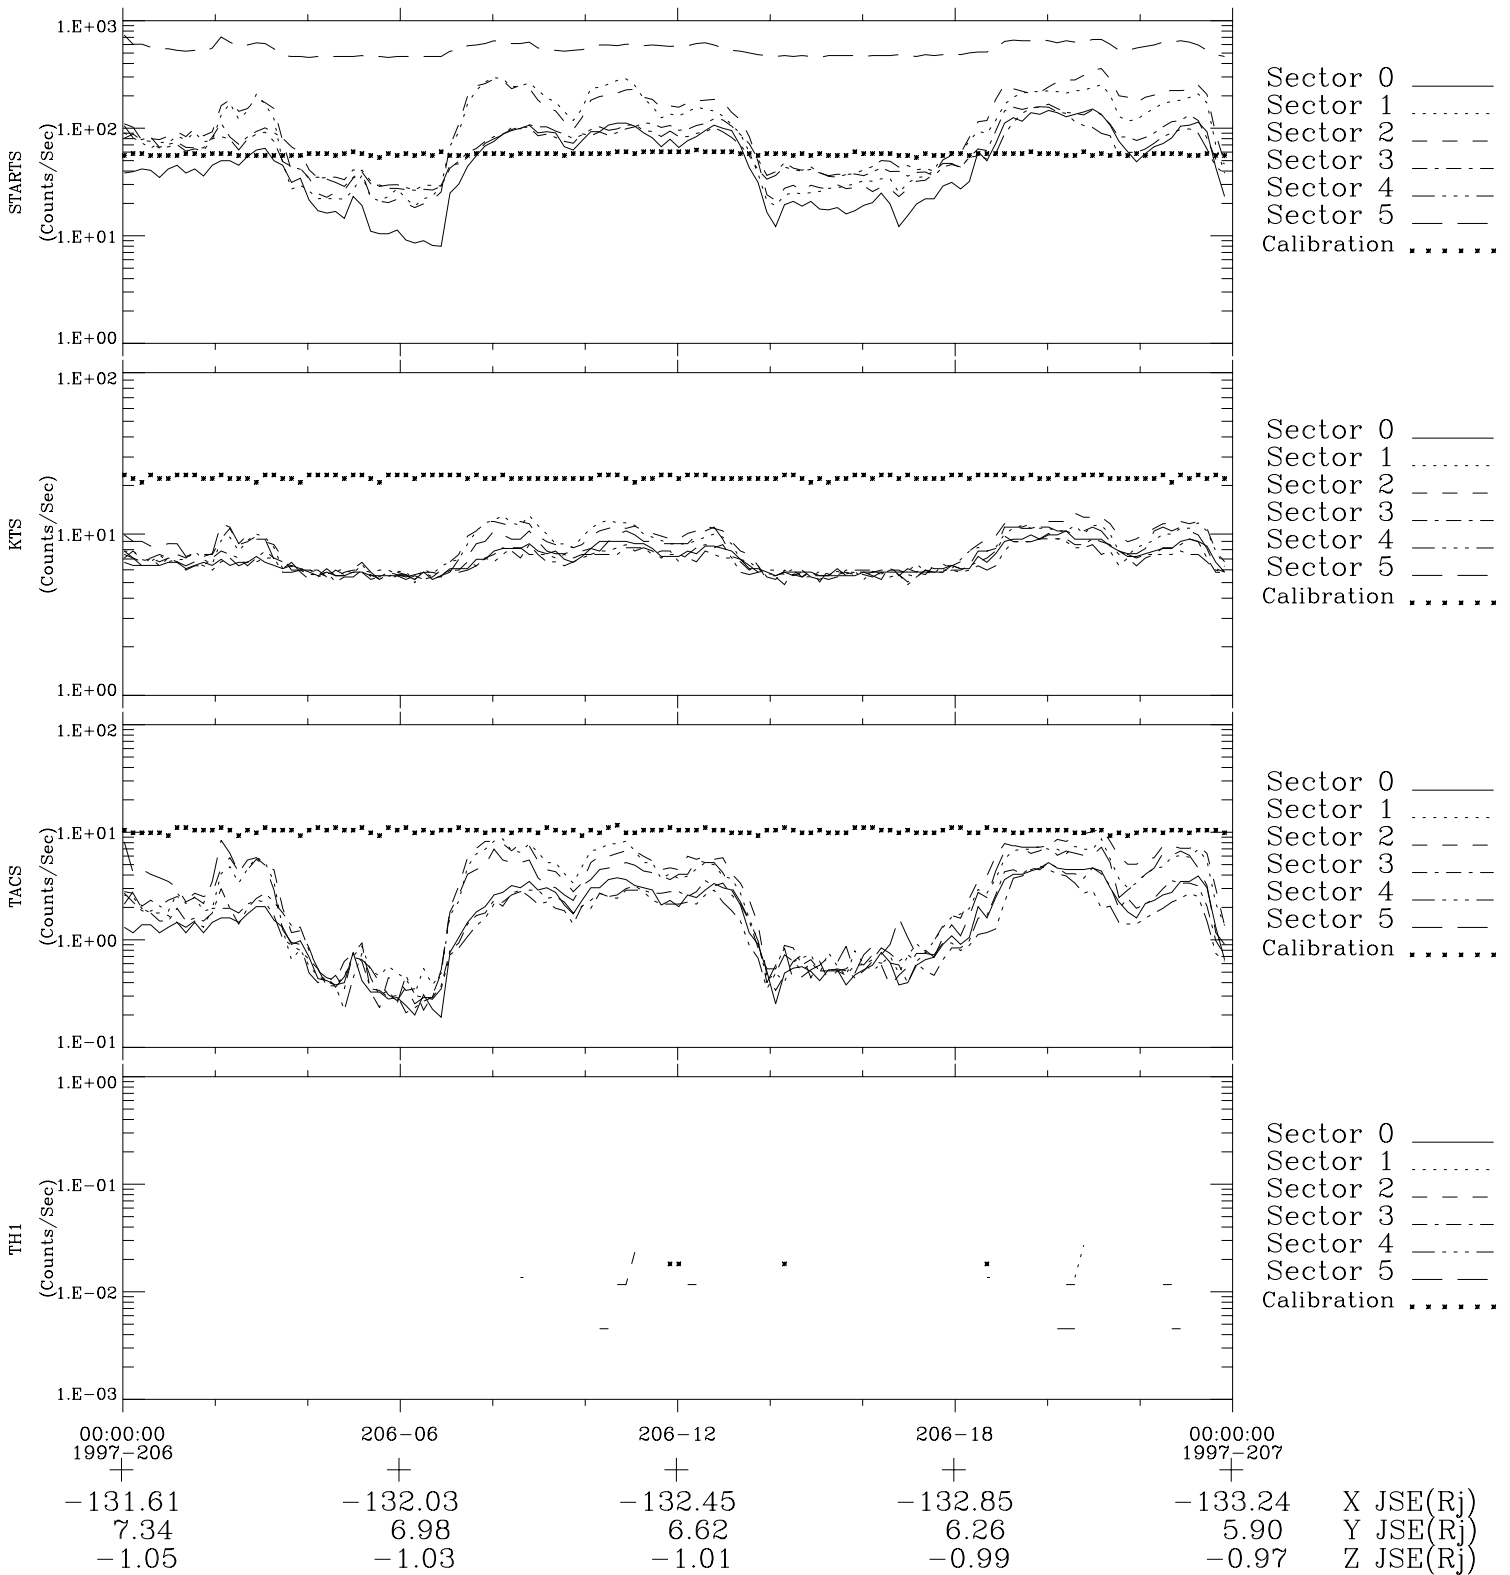

Galileo EPD Real-Time Six-Sector 97206

Software Version: RTLINE_R6 V 1.20
Data Production: 06-03-00
Plot Production: Sat Sep 15 17:13:23 2001

◇ = Jupiter look direction
□ = Corotation look direction