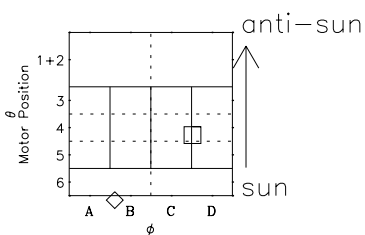

Galileo EPD Real-Time Six-Sector 97206

Software Version: RTLINE_R6 V 1.20
Data Production: 06-03-00
Plot Production: Sat Sep 15 17:13:22 2001

◇ = Jupiter look direction
□ = Corotation look direction