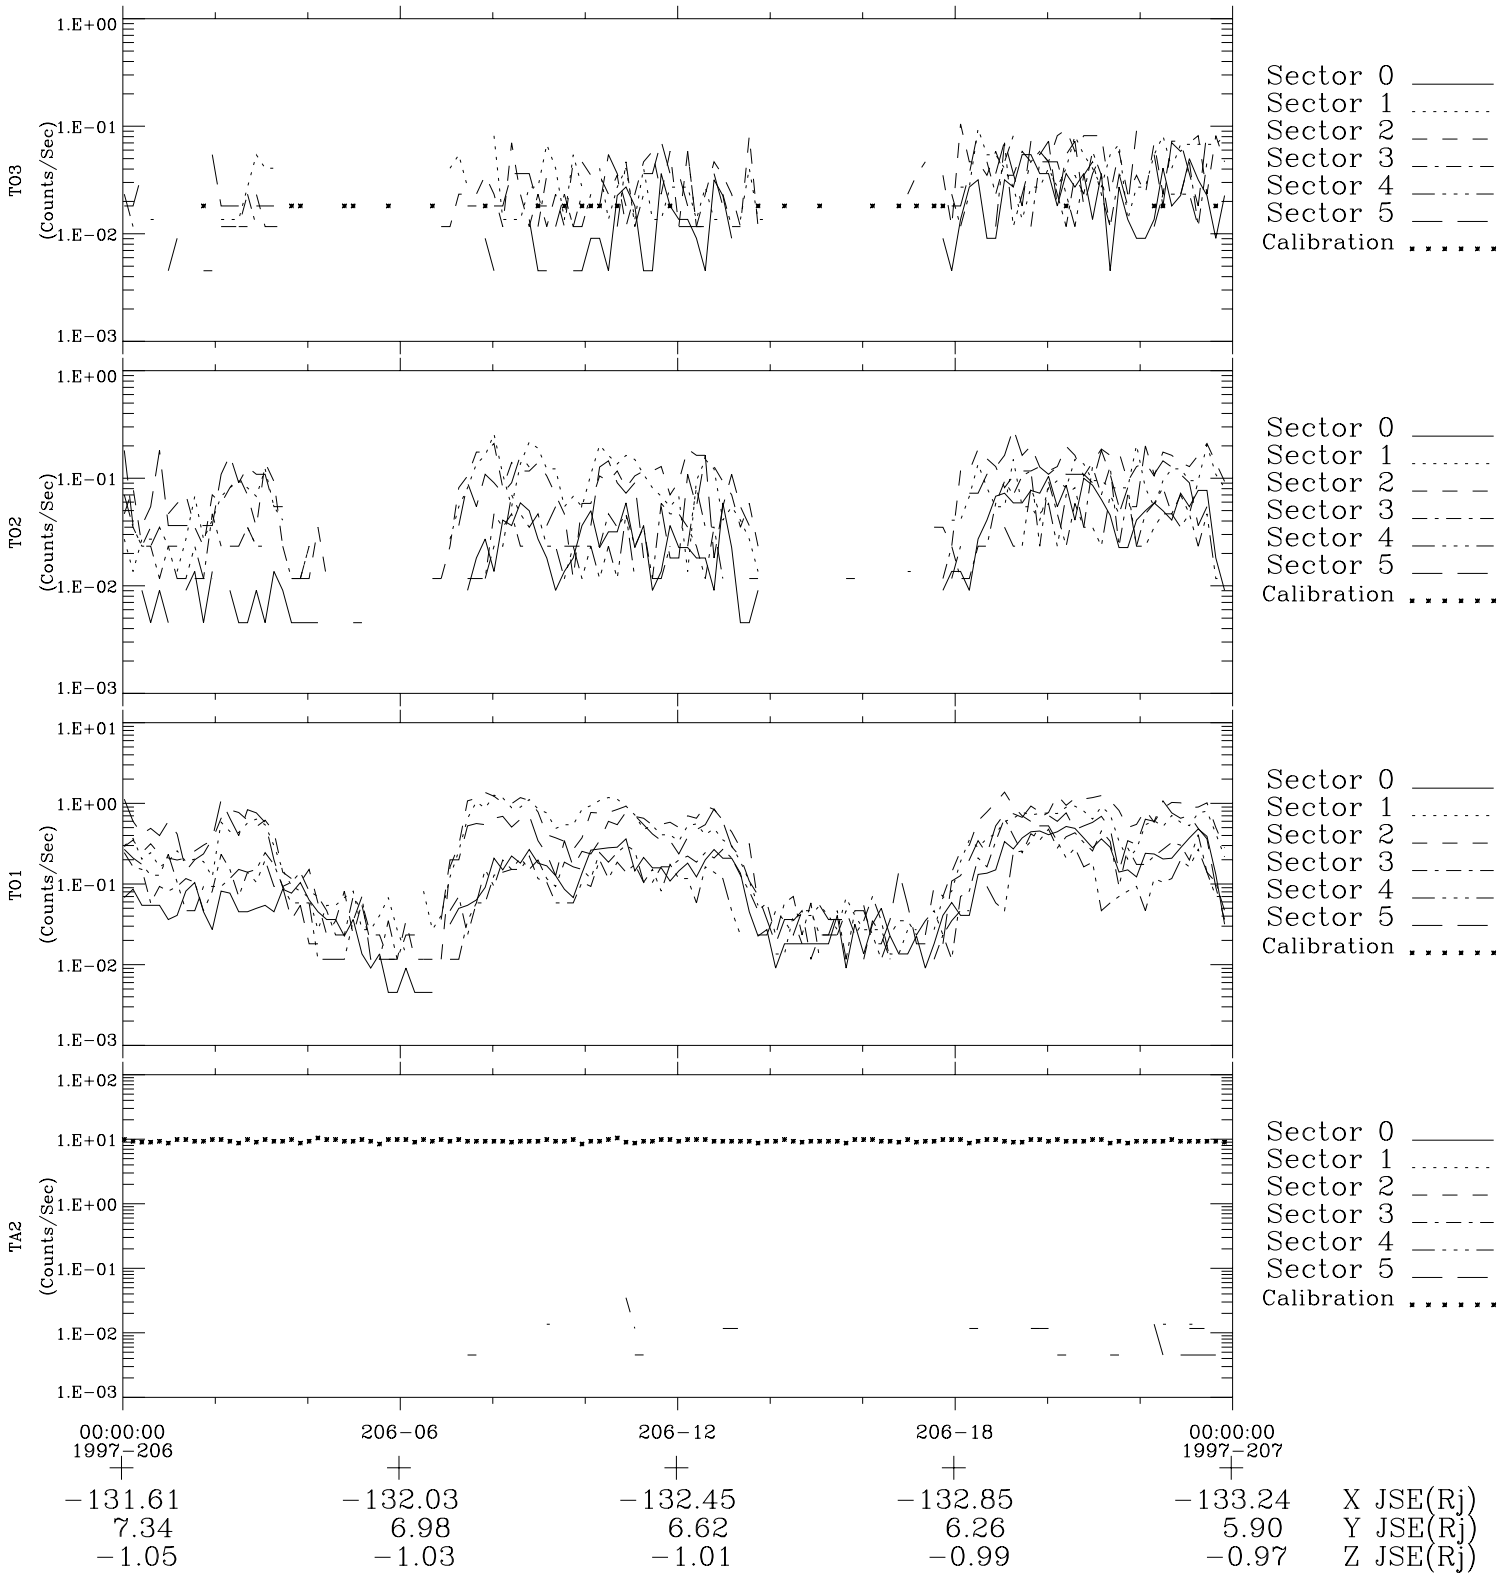

Galileo EPD Real-Time Six-Sector 97206

Software Version: RTLINE_R6 V 1.20
Data Production: 06-03-00
Plot Production: Sat Sep 15 17:13:22 2001

◇ = Jupiter look direction
□ = Corotation look direction