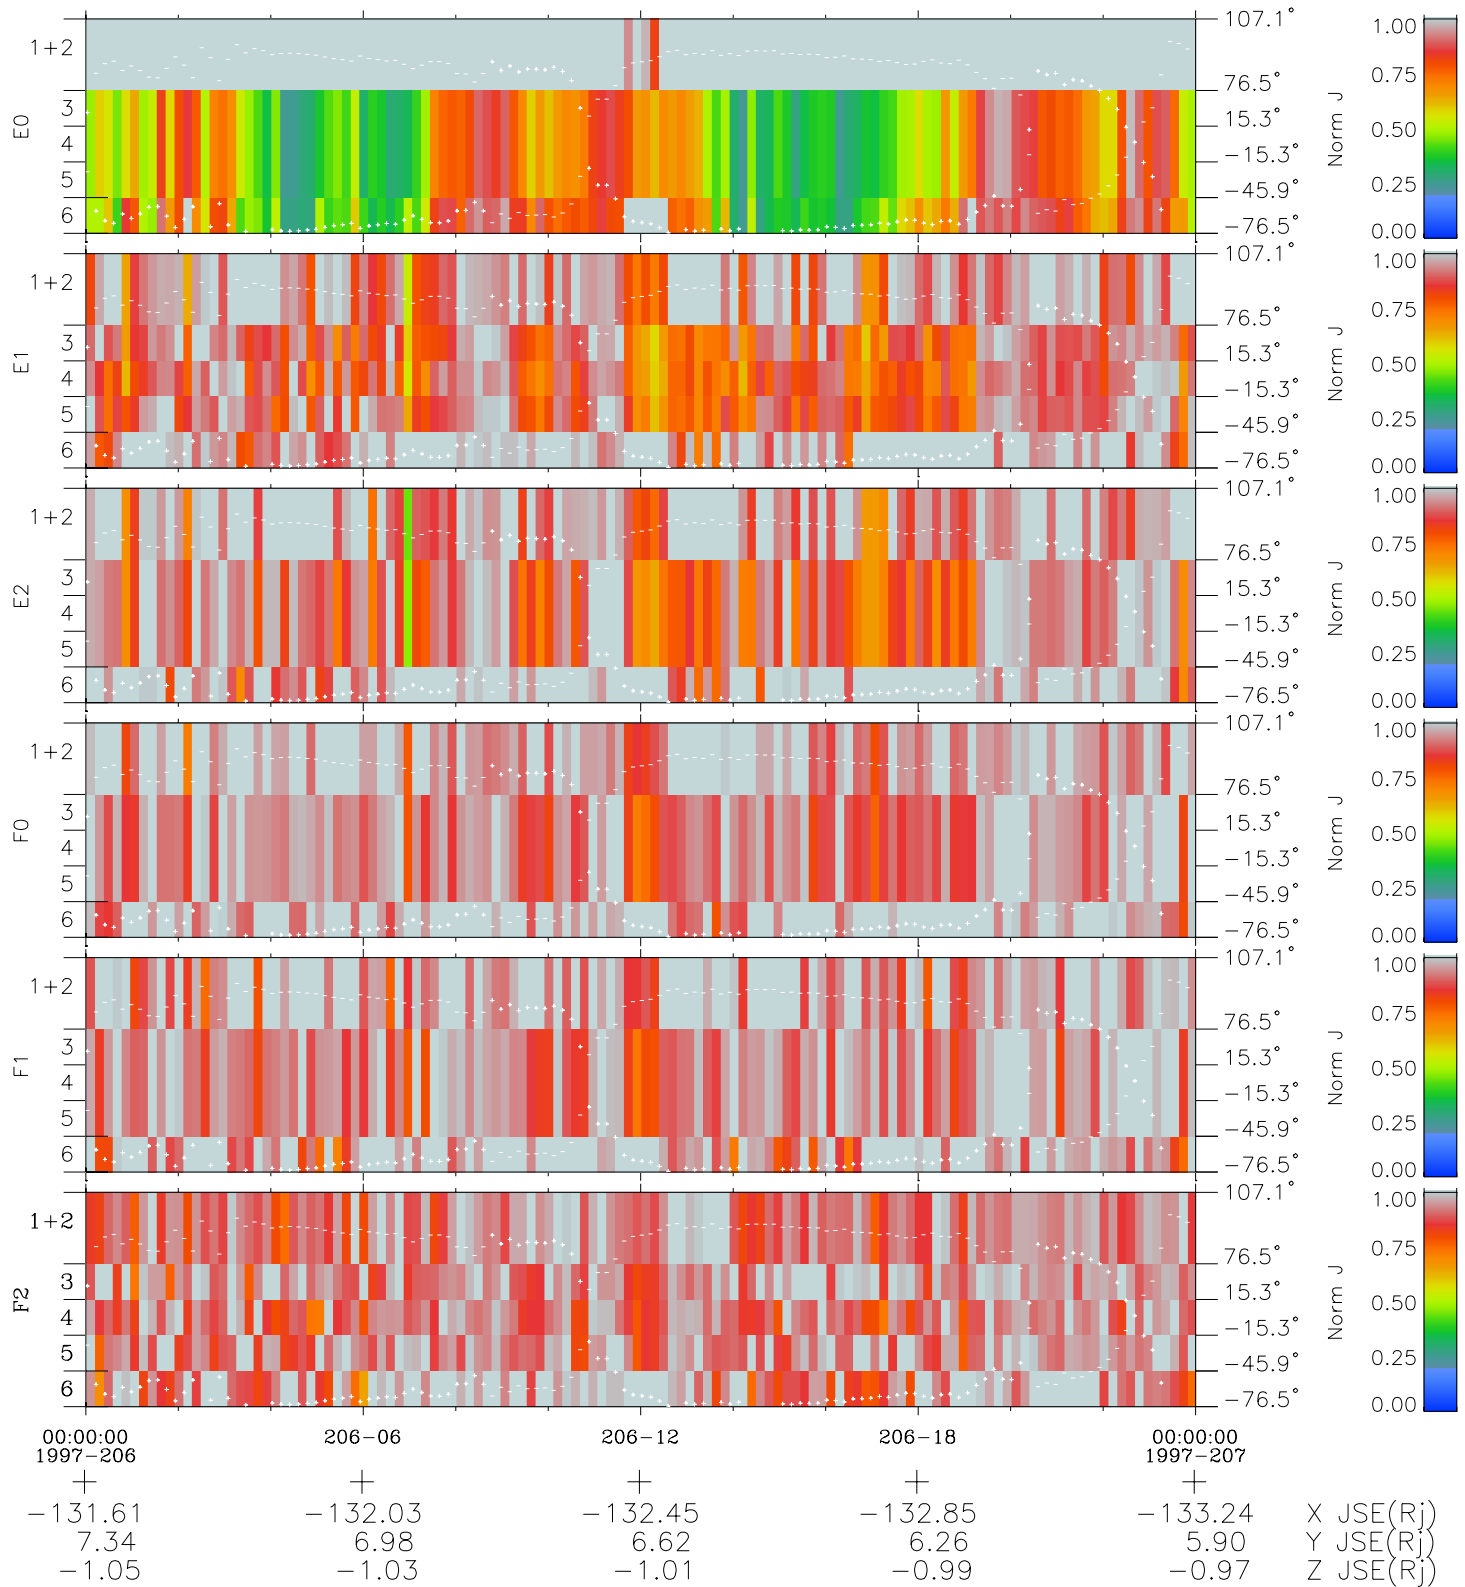

Galileo EPD Real Elevation Anisotropies 97206

Software Version: RTELEV_NORM V 1.20
 Data Production: 06-03-00
 Plot Production: Sat Sep 15 17:12:34 2001
 Color File: wondr3
 Geofactor File: 1.1

- ◇ = Jupiter look direction
- = Corotation look direction