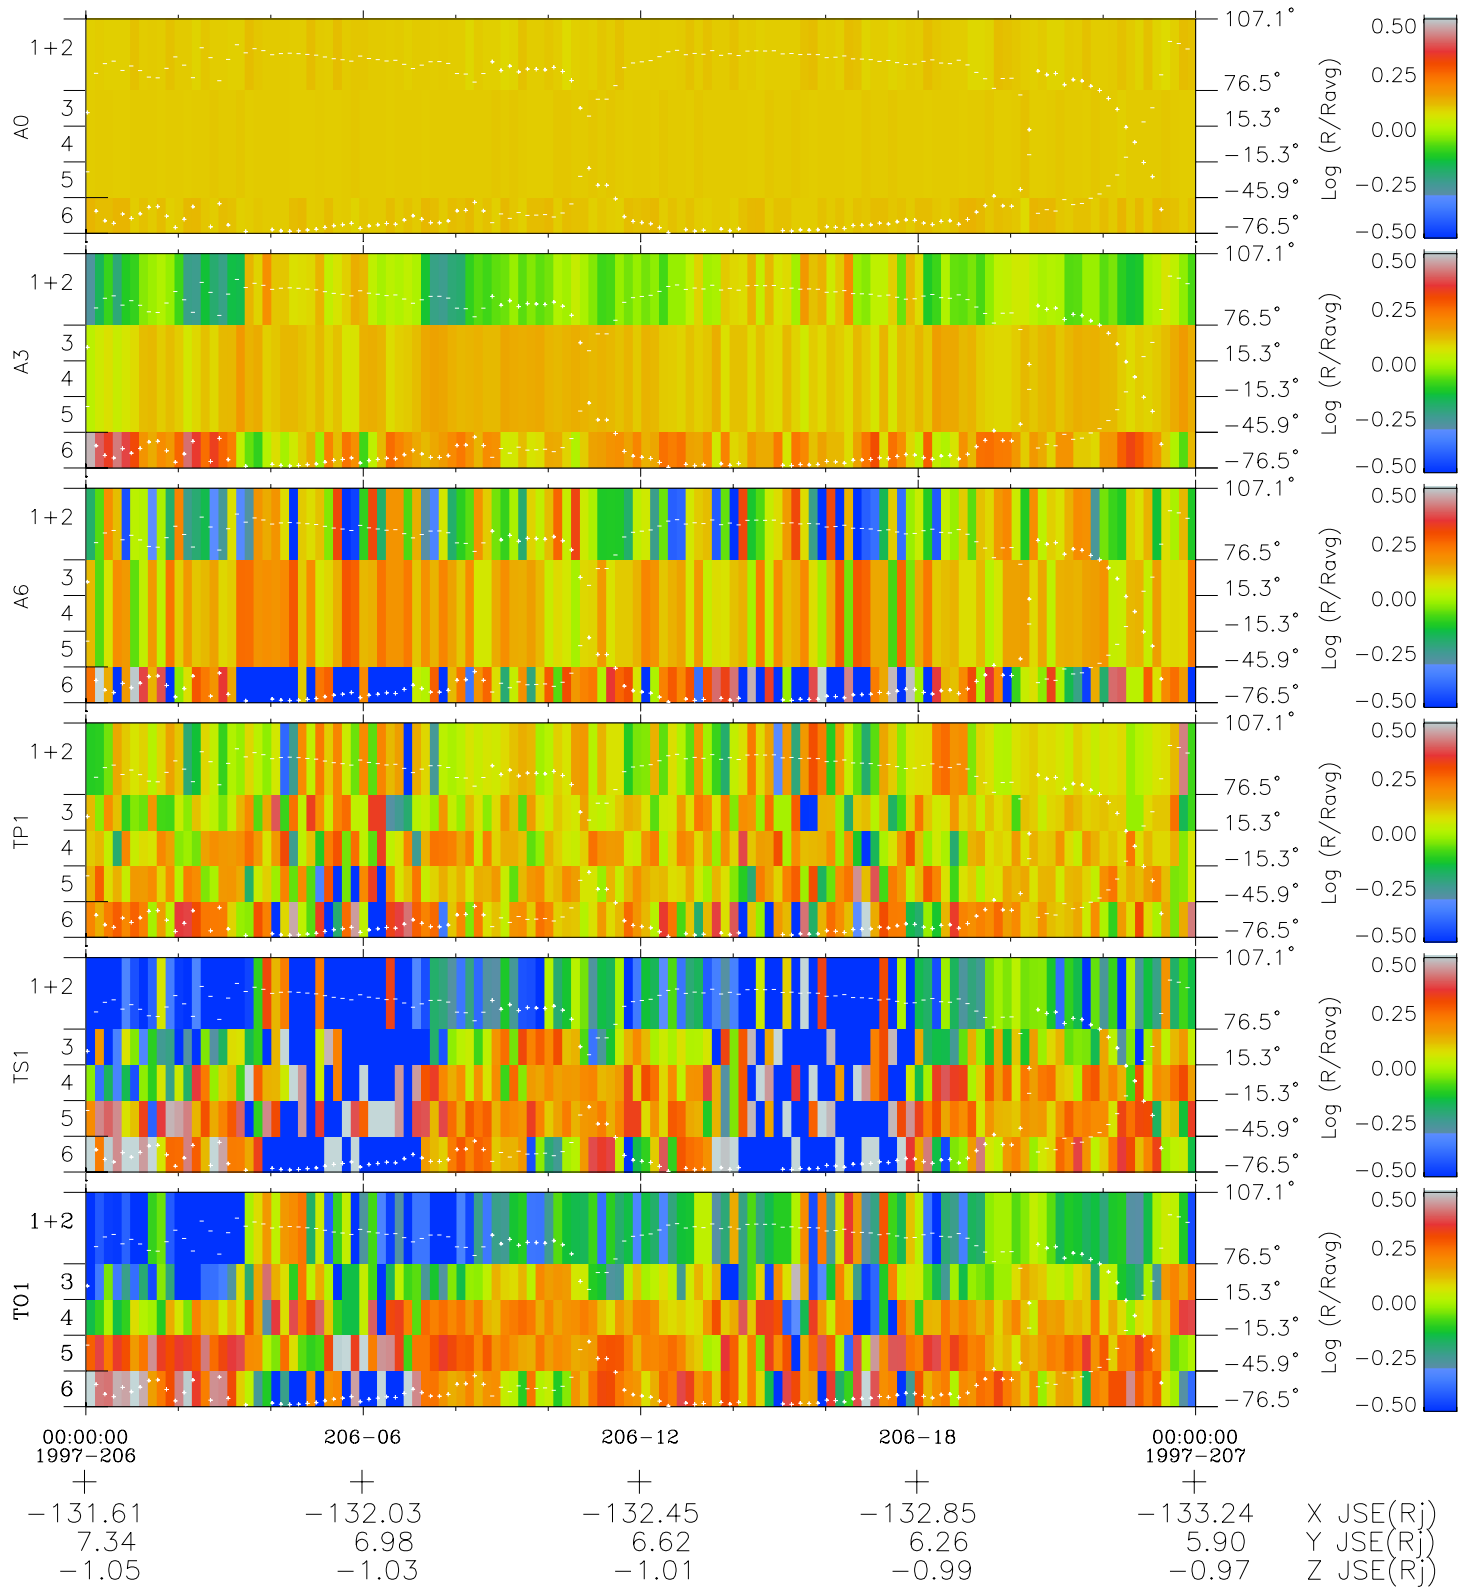

# Galileo EPD Real Elevation Anisotropies 97206

Software Version: RTELEV\_MEAN V 1.20  
Data Production: 06-03-00  
Plot Production: Sat Sep 15 17:12:04 2001  
Color File: wondr3  
Geofactor File: 1.1

- ◇ = Jupiter look direction
- = Corotation look direction