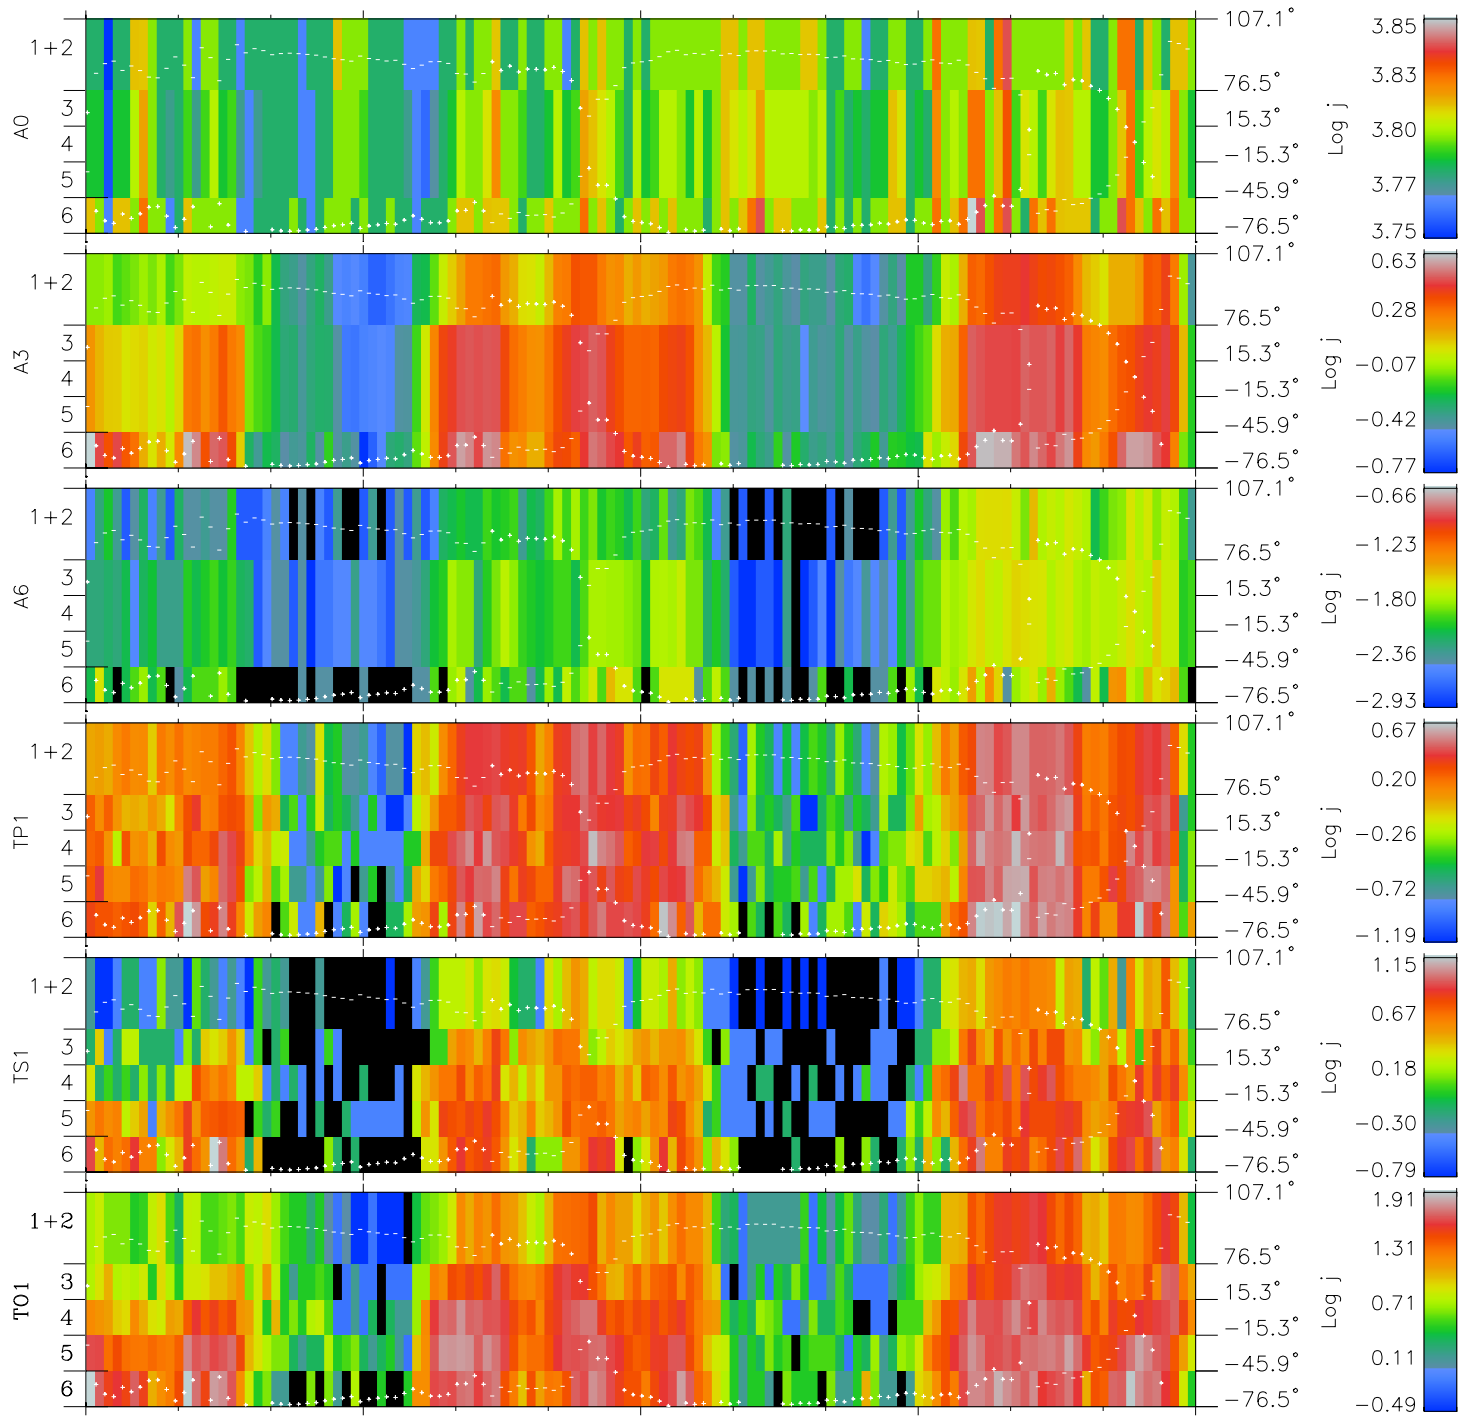

# Galileo EPD Real Elevation Anisotropies 97206

Software Version: RTELEV\_FLUX V 1.20  
Data Production: 06-03-00  
Plot Production: Sat Sep 15 17:12:16 2001  
Color File: wondr3  
Geofactor File: 1.1

00:00:00 1997-206	206-06	206-12	206-18	00:00:00 1997-207	
+	+	+	+	+	
-131.61	-132.03	-132.45	-132.85	-133.24	X JSE(R <sub>j</sub> )
7.34	6.98	6.62	6.26	5.90	Y JSE(R <sub>j</sub> )
-1.05	-1.03	-1.01	-0.99	-0.97	Z JSE(R <sub>j</sub> )

- ◇ = Jupiter look direction
- = Corotation look direction