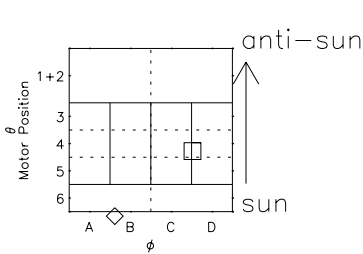

# Galileo EPD Real Elevation Anisotropies 97206

Software Version: RTELEV\_FLUX V 1.20  
Data Production: 06-03-00  
Plot Production: Sat Sep 15 17:12:16 2001  
Color File: wondr3  
Geofactor File: 1.1

00:00:00 1997-206	206-06	206-12	206-18	00:00:00 1997-207	
+	+	+	+	+	
-131.61	-132.03	-132.45	-132.85	-133.24	X JSE(R <sub>j</sub> )
7.34	6.98	6.62	6.26	5.90	Y JSE(R <sub>j</sub> )
-1.05	-1.03	-1.01	-0.99	-0.97	Z JSE(R <sub>j</sub> )

- ◇ = Jupiter look direction
- = Corotation look direction