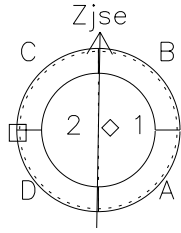

Galileo EPD Real Time Azimuth Anisotropies 97206

Software Version: RTAZIM_NORM V 1.20
 Data Production: 06-03-00
 Plot Production: Sat Sep 15 17:13:09 2001
 Color File: wondr3
 Geofactor File: 1.1

00:00:00 1997-206	206-06	206-12	206-18	00:00:00 1997-207	
+	+	+	+	+	X JSE(R _j)
-131.61	-132.03	-132.45	-132.85	-133.24	Y JSE(R _j)
7.34	6.98	6.62	6.26	5.90	Z JSE(R _j)
-1.05	-1.03	-1.01	-0.99	-0.97	

◇ = Jupiter look direction
 □ = Corotation look direction