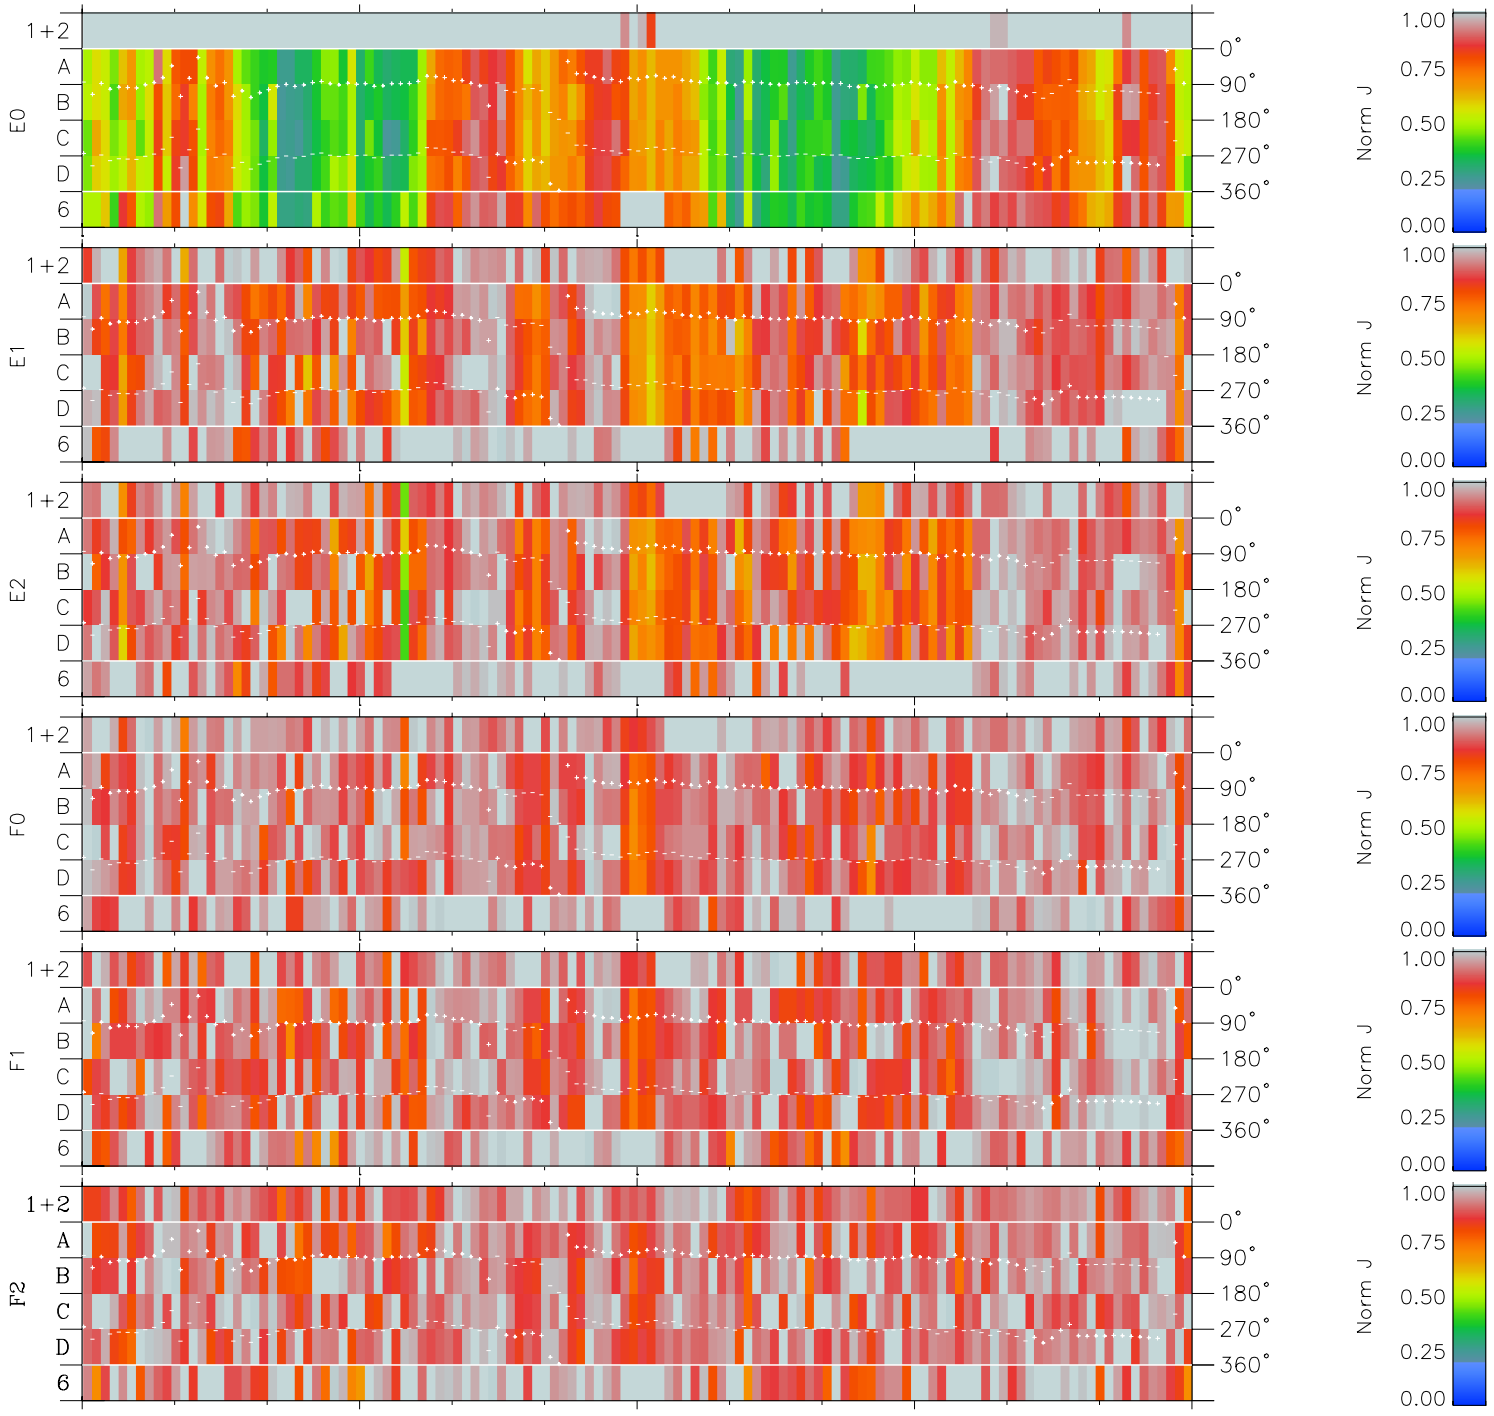

Galileo EPD Real Time Azimuth Anisotropies 97206

Software Version: RTAZIM_NORM V 1.20
 Data Production: 06-03-00
 Plot Production: Sat Sep 15 17:13:09 2001
 Color File: wondr3
 Geofactor File: 1.1

00:00:00 1997-206	206-06	206-12	206-18	00:00:00 1997-207	
+	+	+	+	+	X JSE(R _j)
-131.61	-132.03	-132.45	-132.85	-133.24	Y JSE(R _j)
7.34	6.98	6.62	6.26	5.90	Z JSE(R _j)
-1.05	-1.03	-1.01	-0.99	-0.97	

◇ = Jupiter look direction
 □ = Corotation look direction