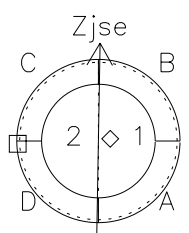

Galileo EPD Real Time Azimuth Anisotropies 97206

Software Version: RTAZIM_MEAN V 1.20
 Data Production: 06-03-00
 Plot Production: Sat Sep 15 17:12:40 2001
 Color File: wondr3
 Geofactor File: 1.1

00:00:00 1997-206	206-06	206-12	206-18	00:00:00 1997-207	
+	+	+	+	+	X JSE(R _j)
-131.61	-132.03	-132.45	-132.85	-133.24	Y JSE(R _j)
7.34	6.98	6.62	6.26	5.90	Z JSE(R _j)
-1.05	-1.03	-1.01	-0.99	-0.97	

◇ = Jupiter look direction
 □ = Corotation look direction