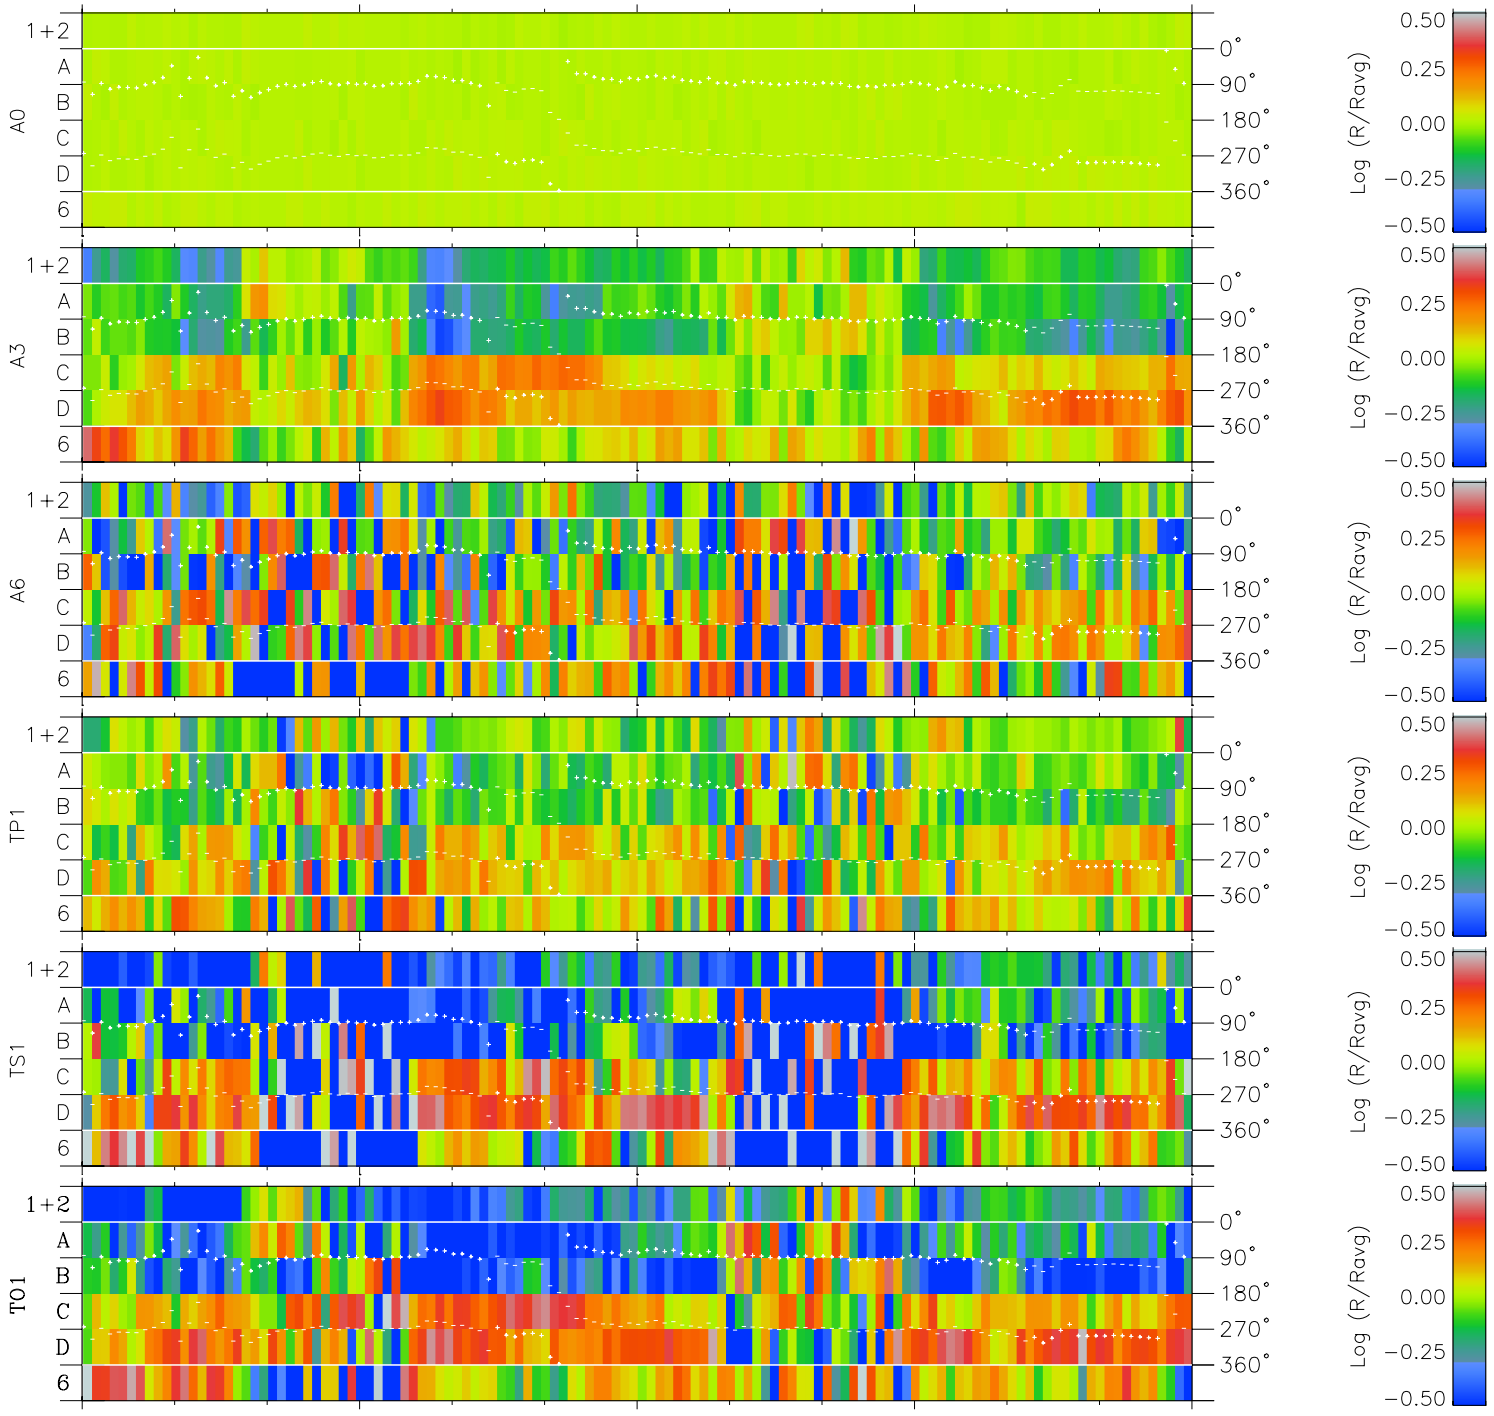

Galileo EPD Real Time Azimuth Anisotropies 97206

Software Version: RTAZIM_MEAN V 1.20
 Data Production: 06-03-00
 Plot Production: Sat Sep 15 17:12:40 2001
 Color File: wondr3
 Geofactor File: 1.1

00:00:00 1997-206	206-06	206-12	206-18	00:00:00 1997-207	
+	+	+	+	+	X JSE(R _j)
-131.61	-132.03	-132.45	-132.85	-133.24	Y JSE(R _j)
7.34	6.98	6.62	6.26	5.90	Z JSE(R _j)
-1.05	-1.03	-1.01	-0.99	-0.97	

◇ = Jupiter look direction
 □ = Corotation look direction