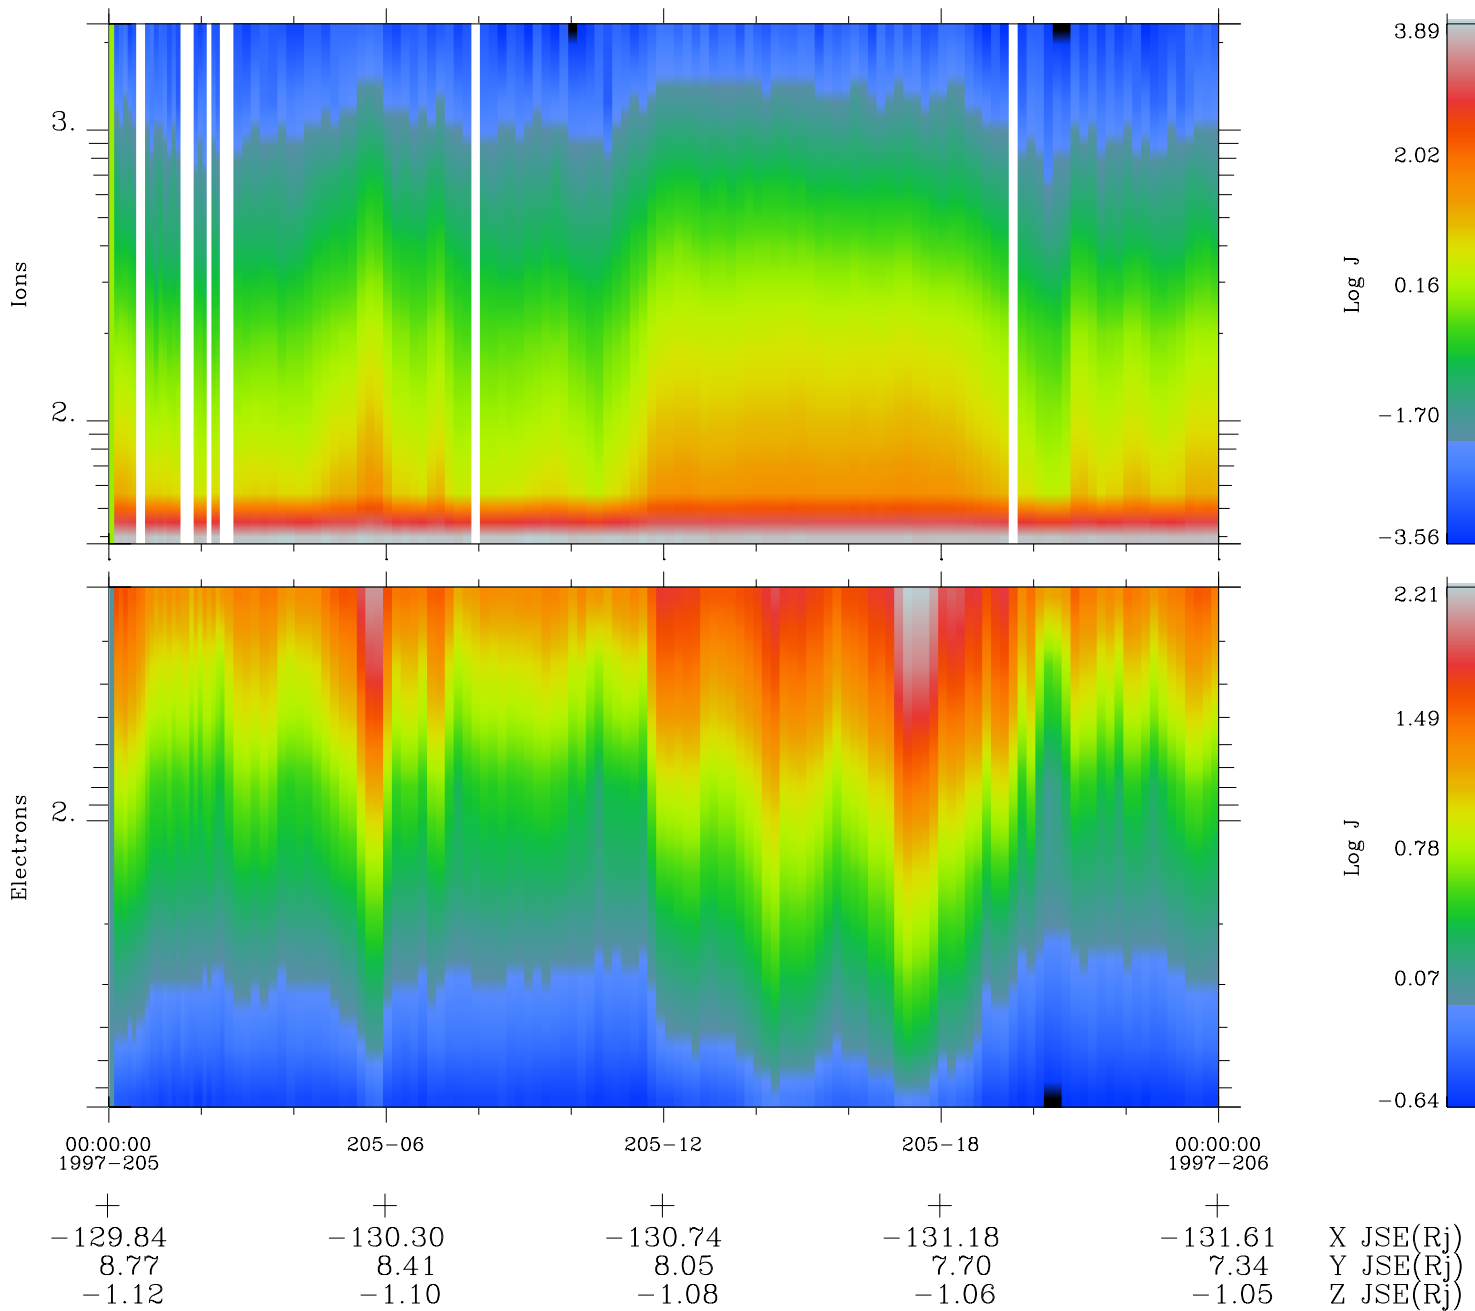

Galileo EPD Real Time Omni Spectrum 97205

Software Version: RTSPEC_OMNI V 1.20
 Data Production: 06-03-00
 Plot Production: Sat Sep 15 17:02:53 2001
 Color File: wondr3
 Geofactor File: 1.1

◇ = Jupiter look direction
 □ = Corotation look direction