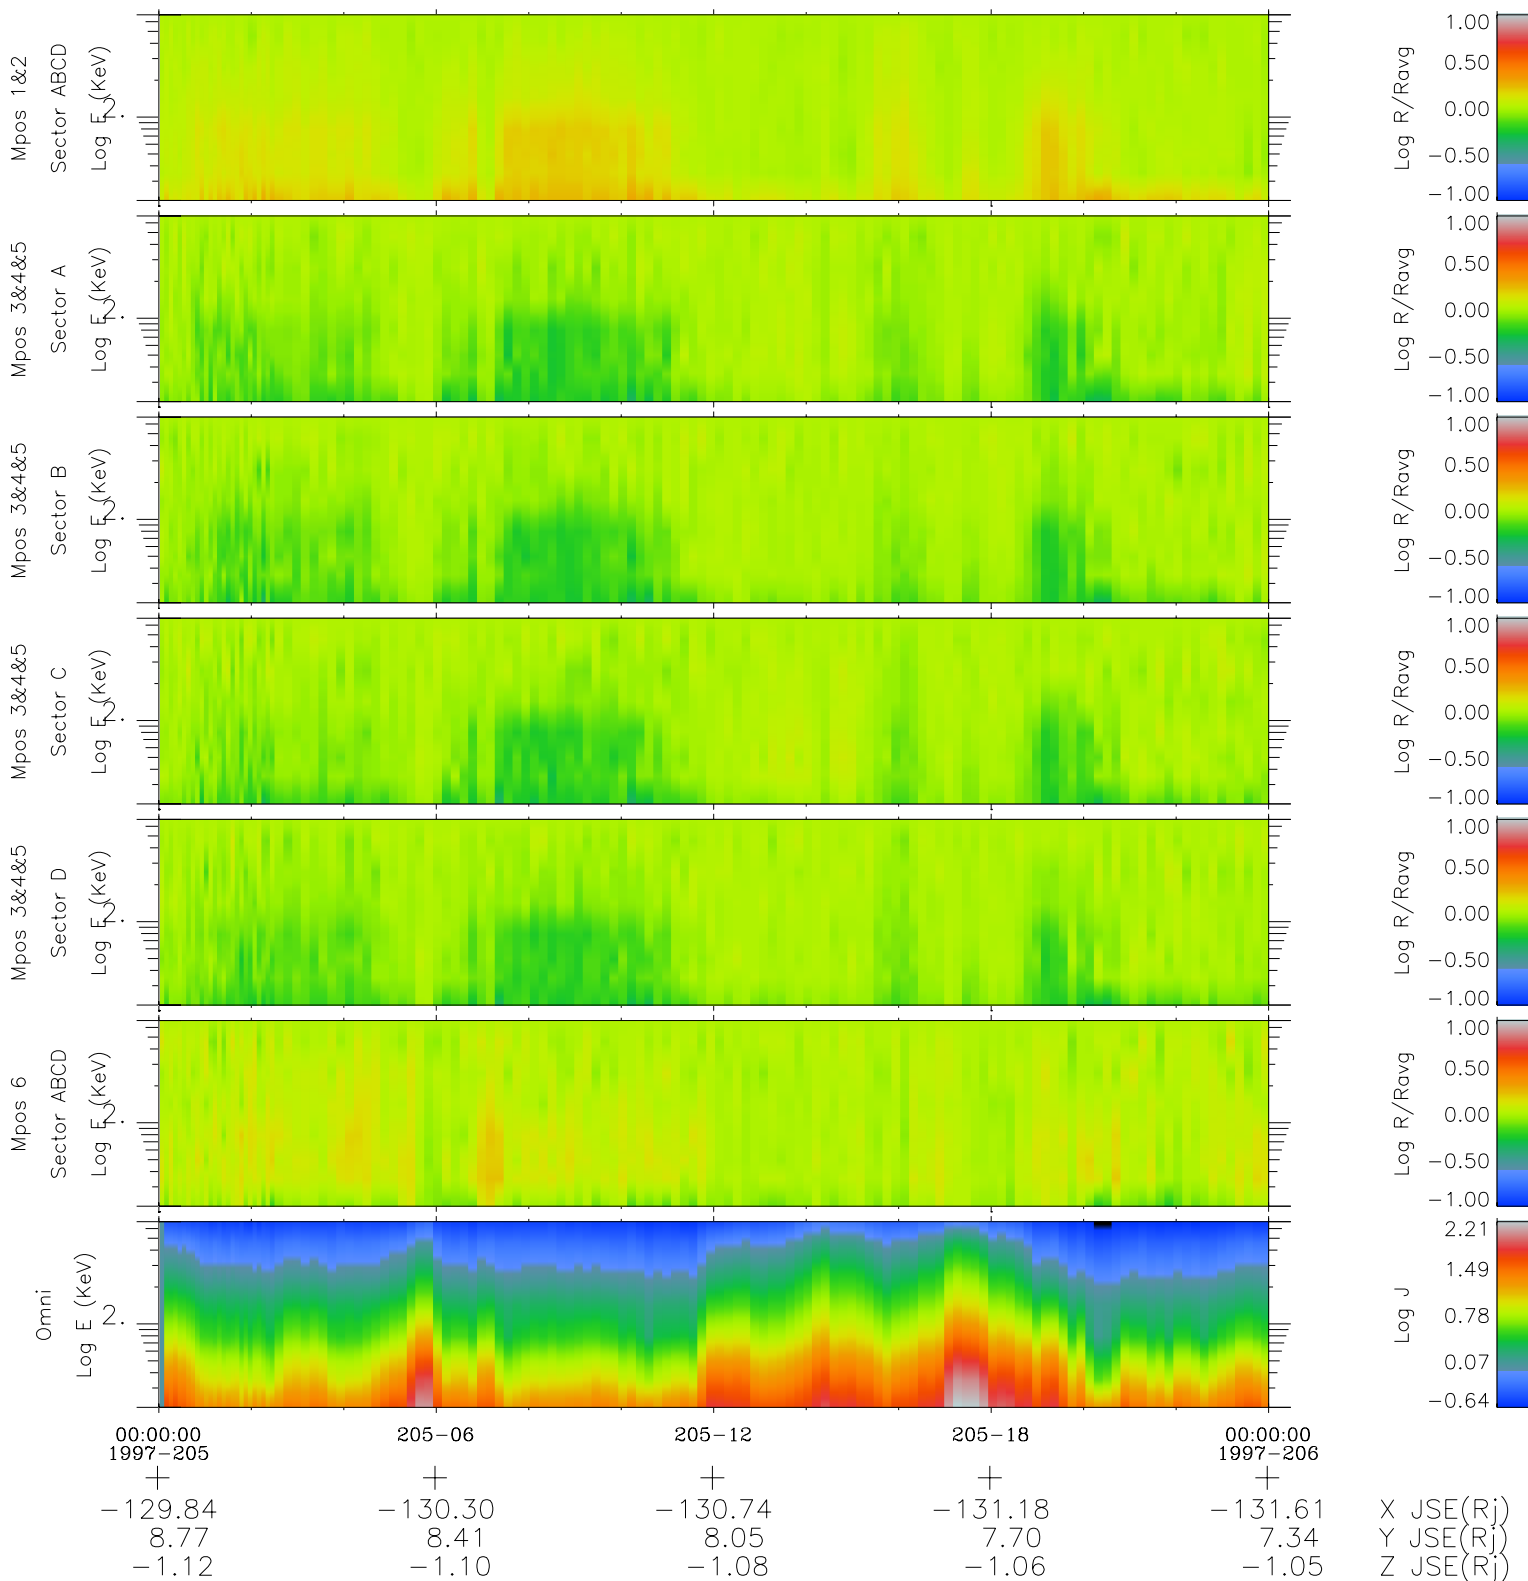

# Galileo EPD Real Time R6 Electrons Spectra 97205

Software Version: RTSPEC\_R6 V 1.20  
 Data Production: 06-03-00  
 Plot Production: Sat Sep 15 17:02:46 2001  
 Color File: wondr3  
 Geofactor File: 1.1

- ◇ = Jupiter look direction
- = Corotation look direction