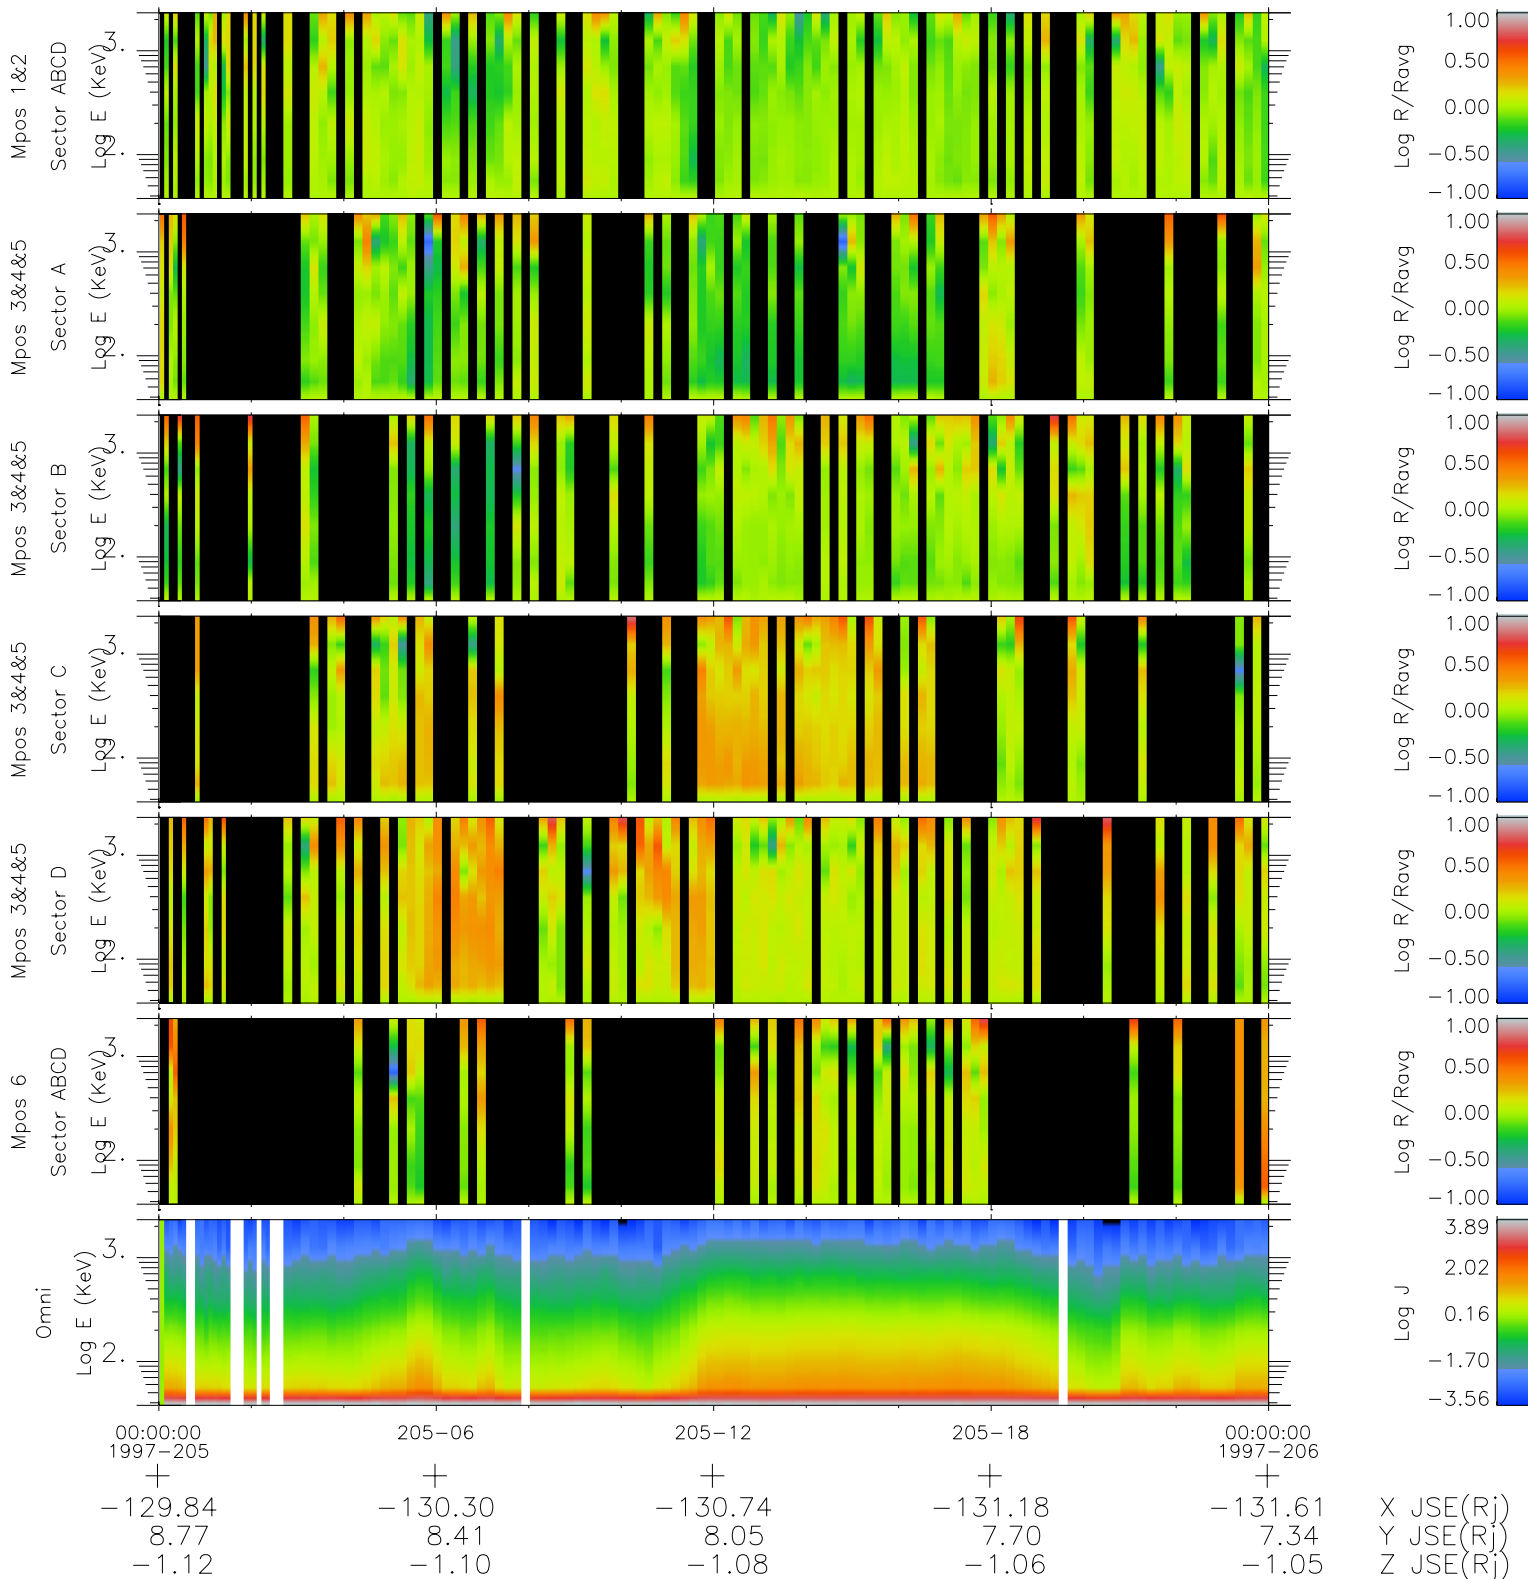

Galileo EPD Real Time R6 Ions Spectra 97205

Software Version: RTSPEC_R6 V 1.20
 Data Production: 06-03-00
 Plot Production: Sat Sep 15 17:02:39 2001
 Color File: wondr3
 Geofactor File: 1.1

- ◇ = Jupiter look direction
- = Corotation look direction