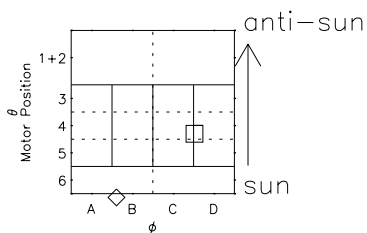

Galileo EPD Real Time R6 Ions Spectra 97205

Software Version: RTSPEC_R6 V 1.20
 Data Production: 06-03-00
 Plot Production: Sat Sep 15 17:02:39 2001
 Color File: wondr3
 Geofactor File: 1.1

- ◇ = Jupiter look direction
- = Corotation look direction