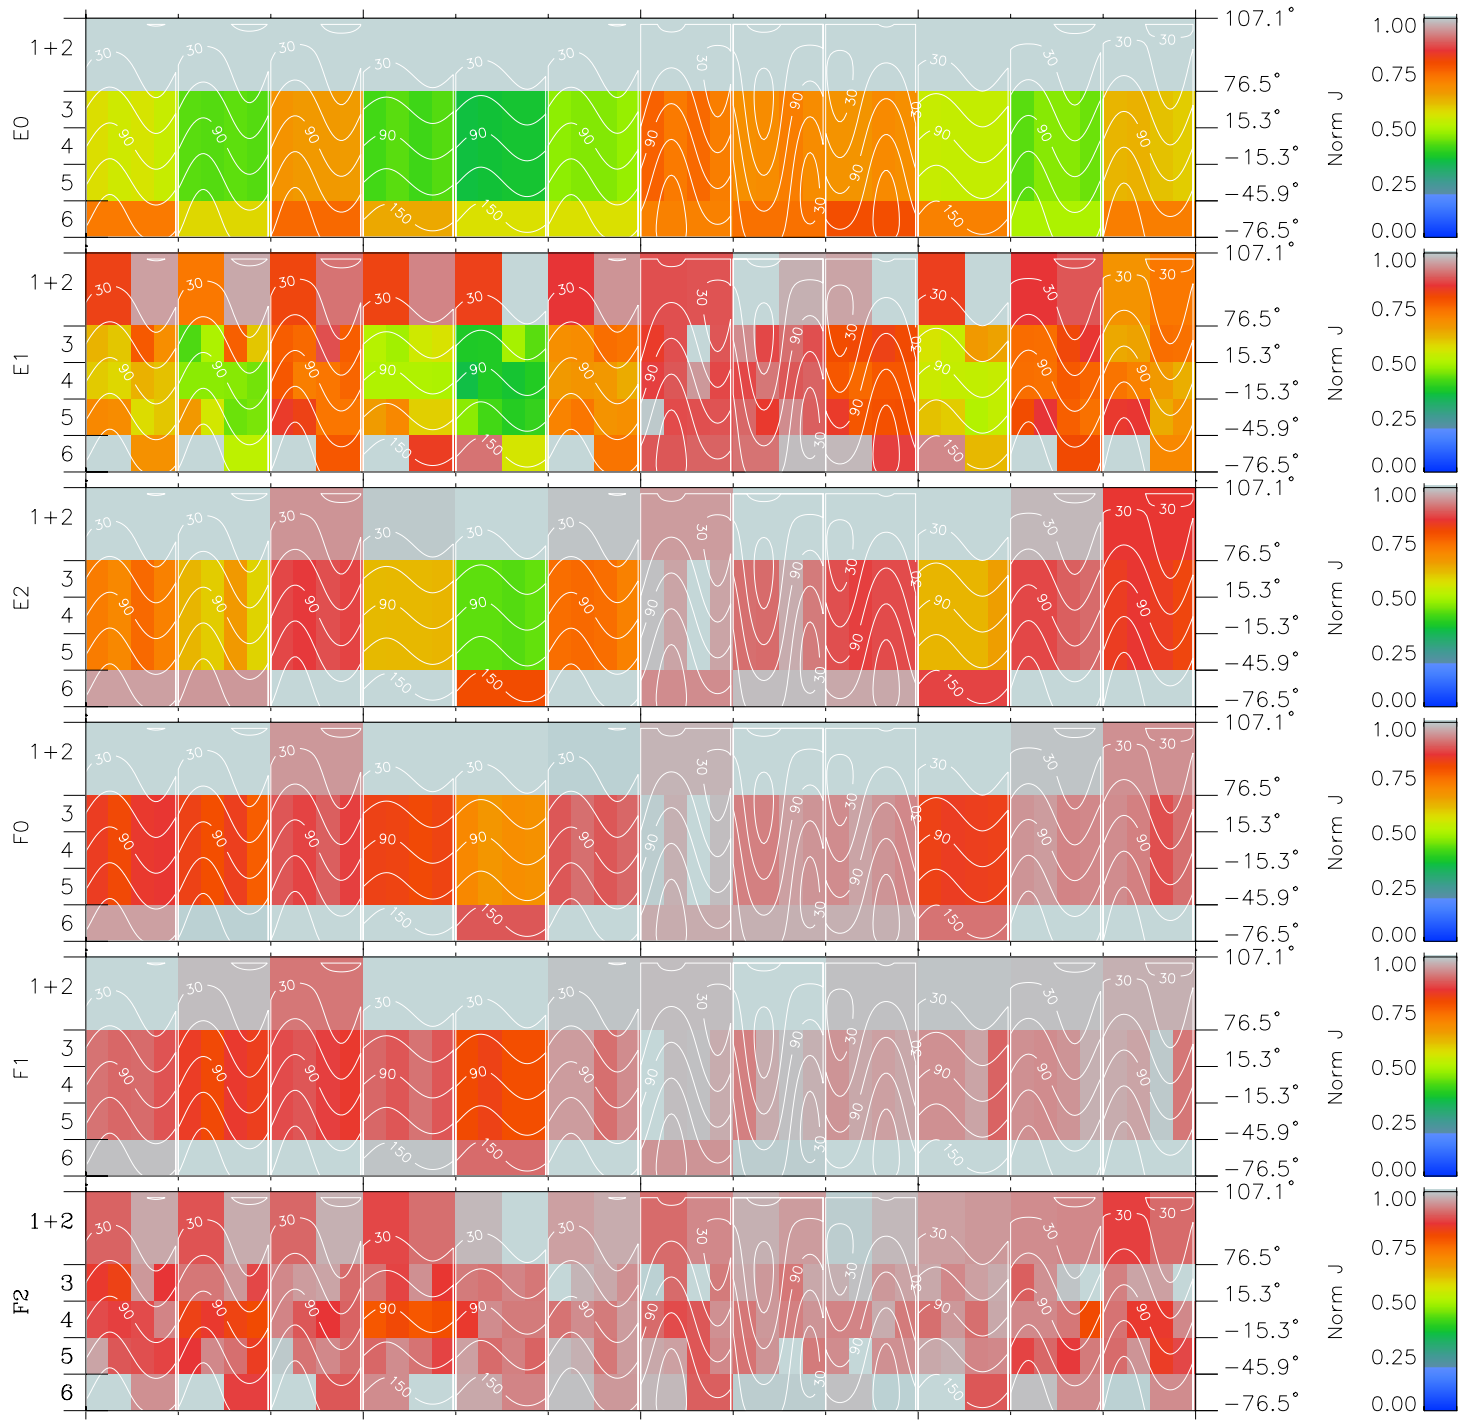

Galileo EPD Real Time All-Sky Anisotropies 97205

Software Version: RTSKY_NORM V 1.20
 Data Production: 06-03-00
 Plot Production: Sat Sep 15 17:03:41 2001
 Color File: wondr3
 Geofactor File: 1.1

00:00:00 1997-205	205-06	205-12	205-18	00:00:00 1997-206	
+	+	+	+	+	
-129.84	-130.30	-130.74	-131.18	-131.61	X JSE(R _j)
8.77	8.41	8.05	7.70	7.34	Y JSE(R _j)
-1.12	-1.10	-1.08	-1.06	-1.05	Z JSE(R _j)

- ◇ = Jupiter look direction
- = Corotation look direction